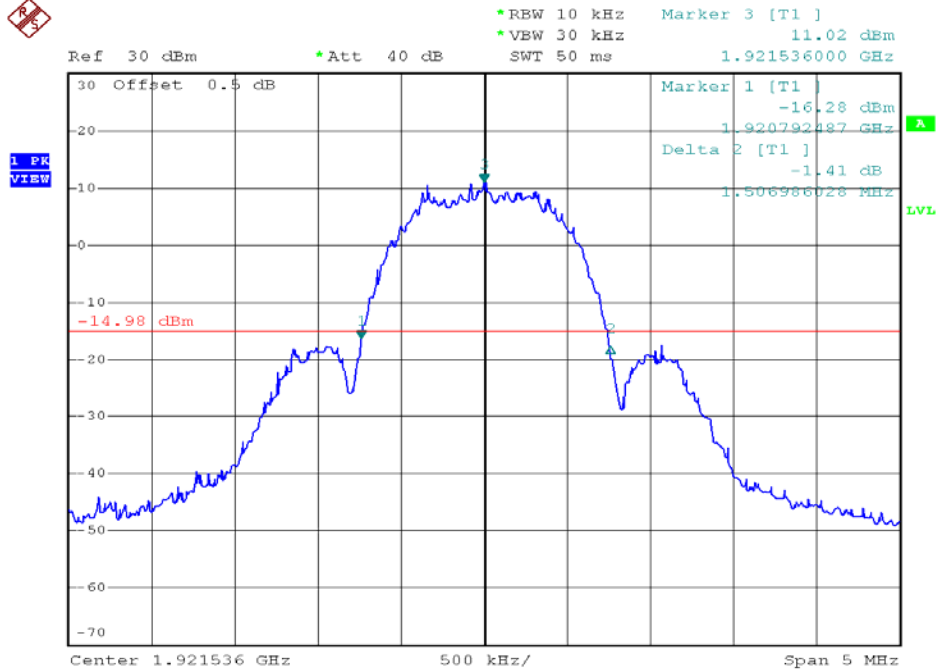

INTERTEK TESTING SERVICES

26dB Emission Bandwidth Plots

Base unit, Lowest channel, Traffic carrier

Base unit, Highest channel, Traffic carrier

INTERTEK TESTING SERVICES

26dB Emission Bandwidth Plots

Base unit, Lowest channel, Dummy carrier

Base unit, Highest channel, Dummy carrier

INTERTEK TESTING SERVICES

26dB Emission Bandwidth Plots

Handset unit, Lowest channel, Traffic carrier

Handset unit, Highest channel, Traffic carrier