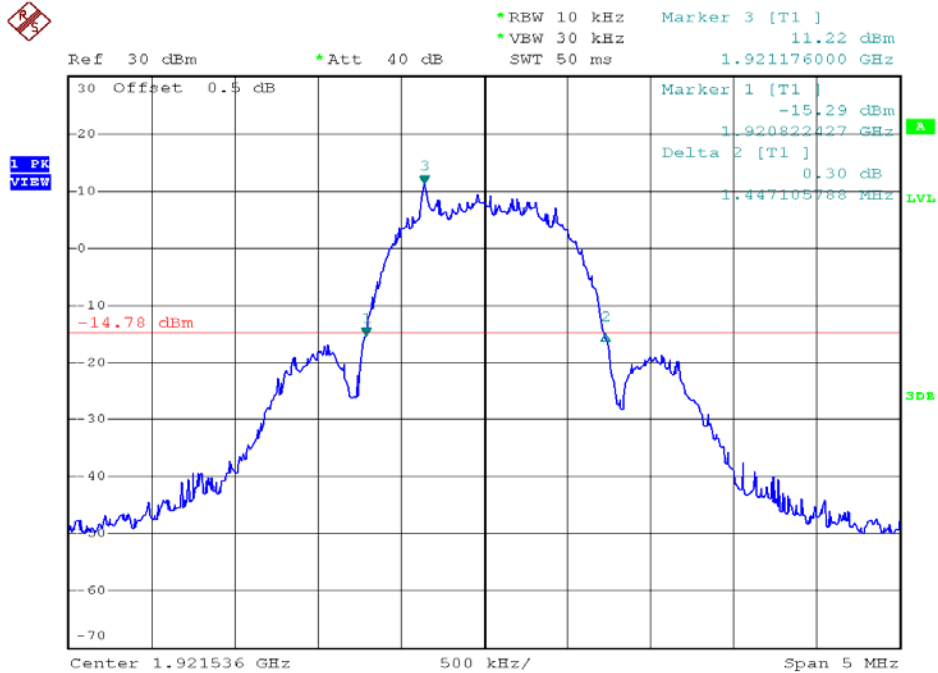

INTERTEK TESTING SERVICES

26dB Emission Bandwidth Plots

Base unit, Lowest channel, Traffic carrier

Base unit, Highest channel, Traffic carrier

INTERTEK TESTING SERVICES

26dB Emission Bandwidth Plots

Base unit, Lowest channel, Dummy carrier

Base unit, Highest channel, Dummy carrier

INTERTEK TESTING SERVICES

26dB Emission Bandwidth Plots

Handset unit, Lowest channel, Traffic carrier

Handset unit, Highest channel, Traffic carrier