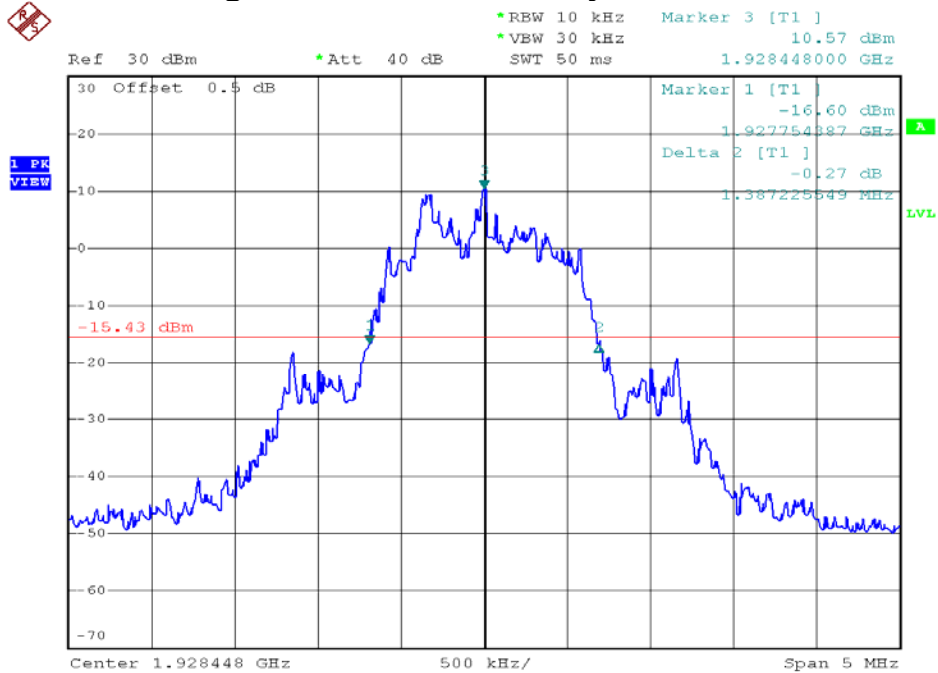

INTERTEK TESTING SERVICES

26dB Emission Bandwidth Plots

Base unit, Lowest channel, Traffic carrier

Base unit, Highest channel, Traffic carrier

INTERTEK TESTING SERVICES

26dB Emission Bandwidth Plots

Base unit, Lowest channel, Dummy carrier

Base unit, Highest channel, Dummy carrier

INTERTEK TESTING SERVICES

26dB Emission Bandwidth Plots

Handset unit, Lowest channel, Traffic carrier

Handset unit, Highest channel, Traffic carrier