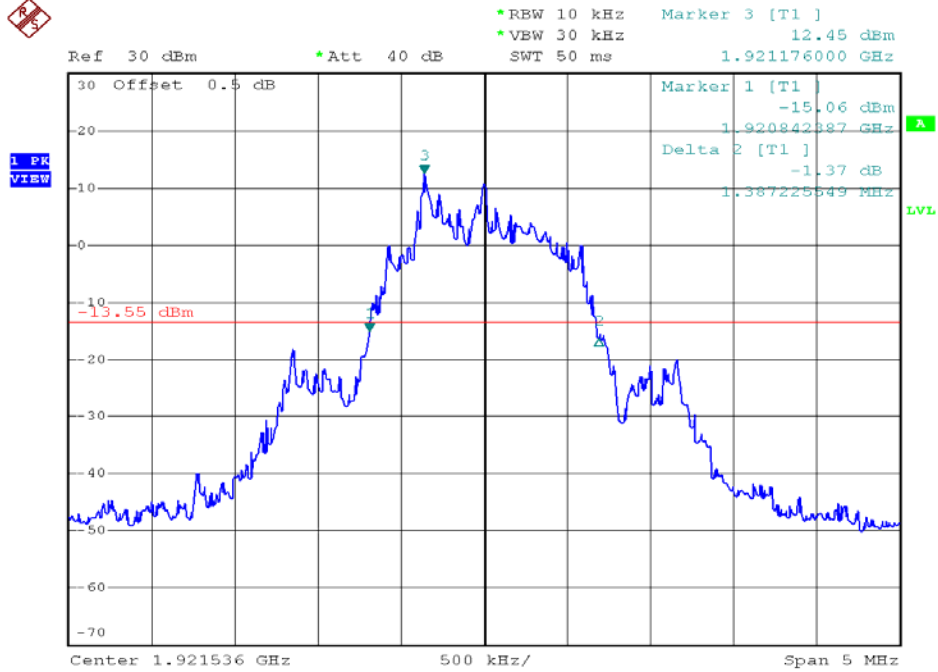

INTERTEK TESTING SERVICES

26dB Emission Bandwidth Plots

Base unit, Lowest channel, Traffic carrier

Base unit, Highest channel, Traffic carrier

INTERTEK TESTING SERVICES

26dB Emission Bandwidth Plots

Base unit, Lowest channel, Dummy carrier

Base unit, Highest channel, Dummy carrier

INTERTEK TESTING SERVICES

26dB Emission Bandwidth Plots

Handset unit, Lowest channel, Traffic carrier

Handset unit, Highest channel, Traffic carrier