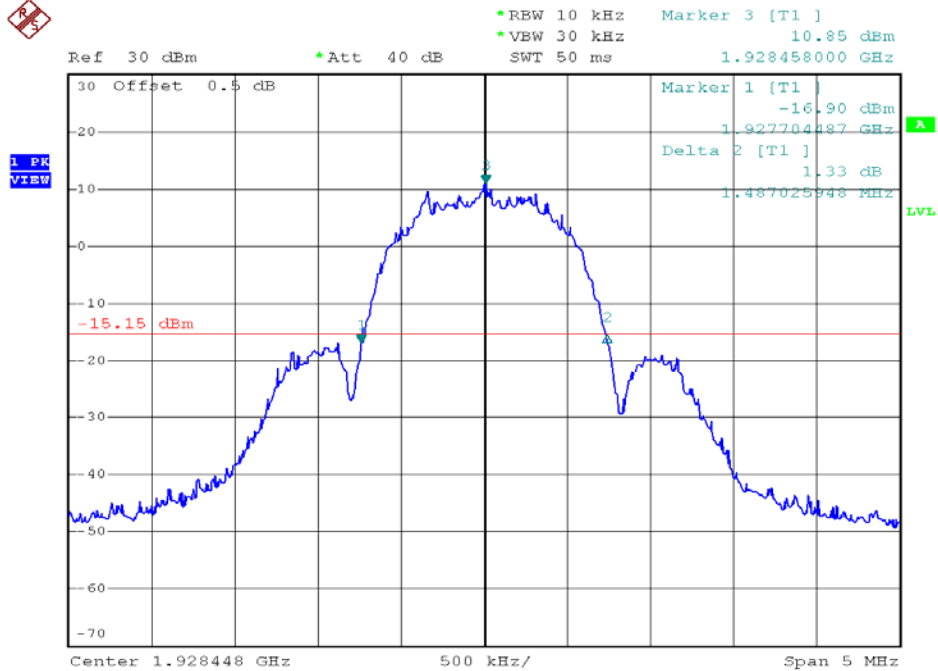

INTERTEK TESTING SERVICES

26dB Emission Bandwidth Plots

Base unit, Lowest channel, Traffic carrier

Base unit, Highest channel, Traffic carrier

INTERTEK TESTING SERVICES

26dB Emission Bandwidth Plots

Base unit, Lowest channel, Dummy carrier

Base unit, Highest channel, Dummy carrier

INTERTEK TESTING SERVICES

26dB Emission Bandwidth Plots

Handset unit, Lowest channel, Traffic carrier

Handset unit, Highest channel, Traffic carrier