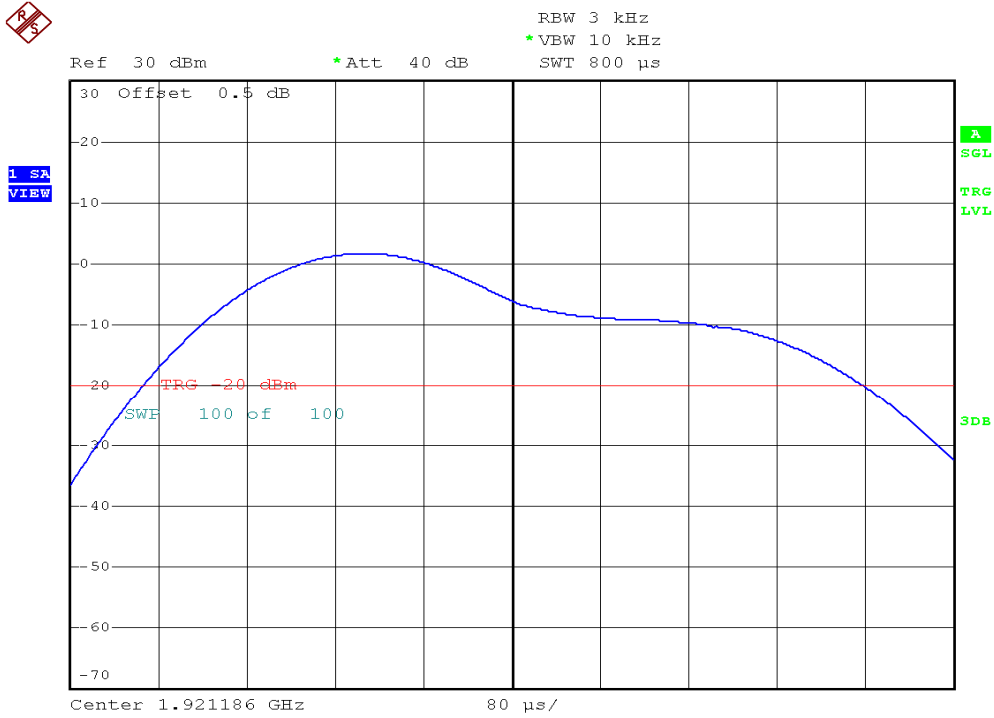

## Power Spectral Density Plots

### Headset unit, Lowest channel, Traffic carrier