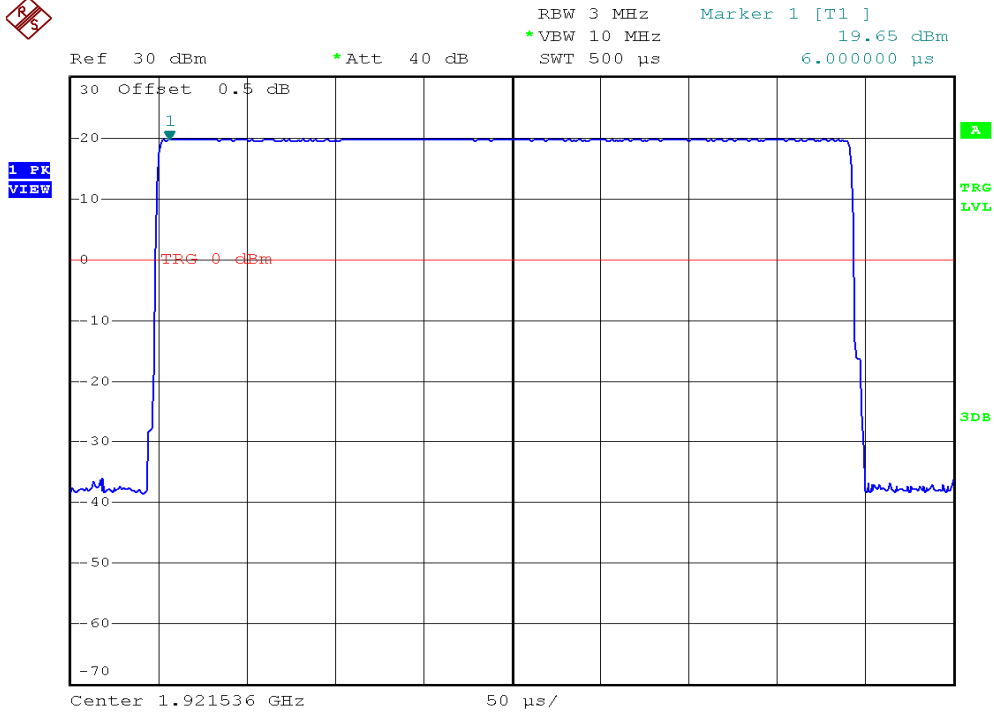

## Peak Transmit Power Plots

### Headset unit, Lowest channel, Traffic carrier

### Headset unit, Middle channel, Traffic carrier