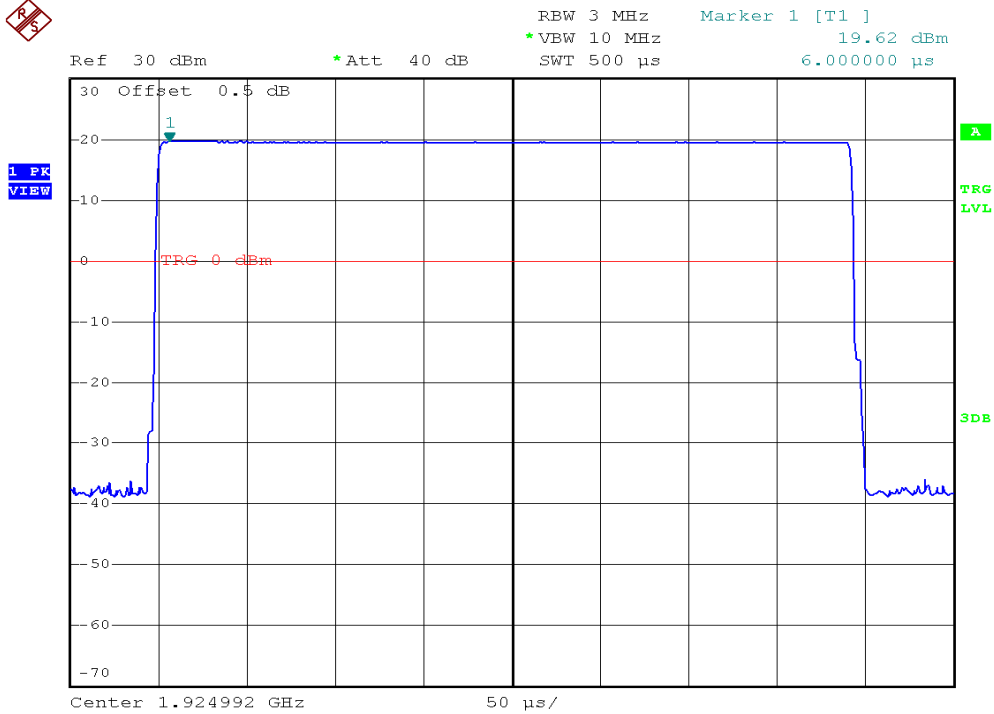

## Peak Transmit Power Plots

### Headset unit, Lowest channel, Traffic carrier

### Headset unit, Middle channel, Traffic carrier