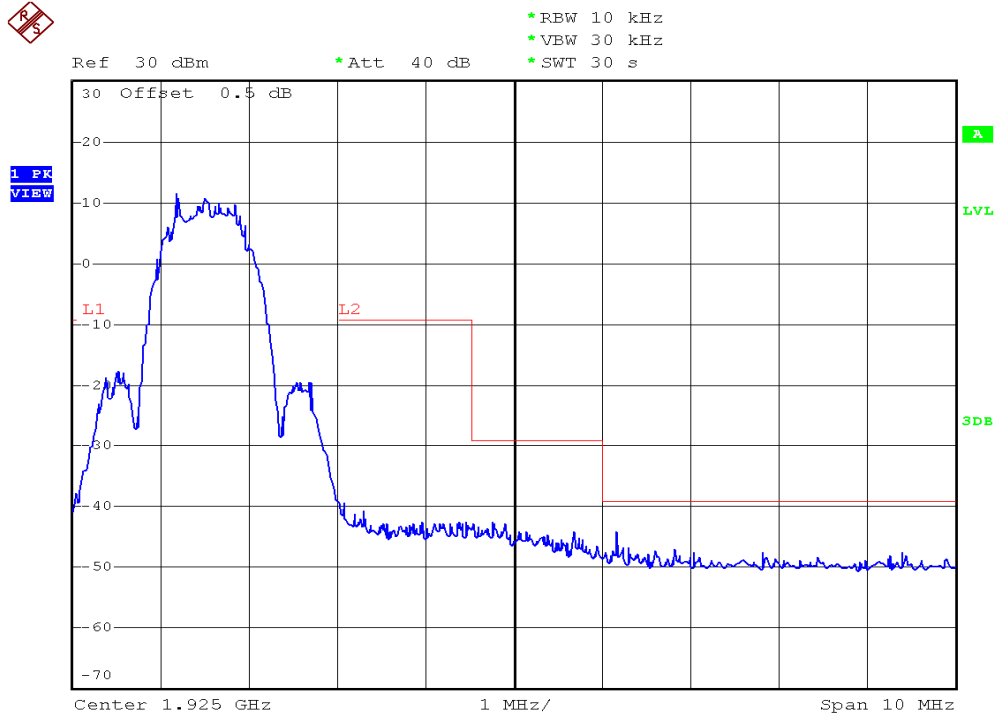

INTERTEK TESTING SERVICES

Unwanted Emission Inside The Sub-Band Plots

Headset unit, Lowest channel, Traffic carrier

Headset unit, Highest channel, Traffic carrier