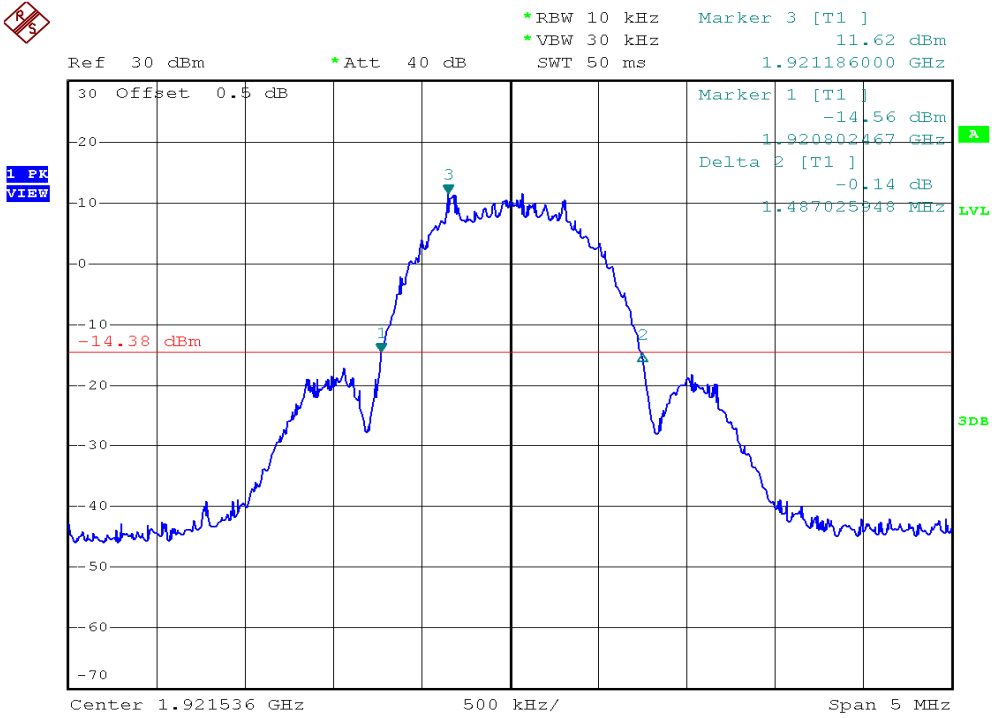

## 26dB Emission Bandwidth Plots

### Headset unit, Lowest channel, Traffic carrier