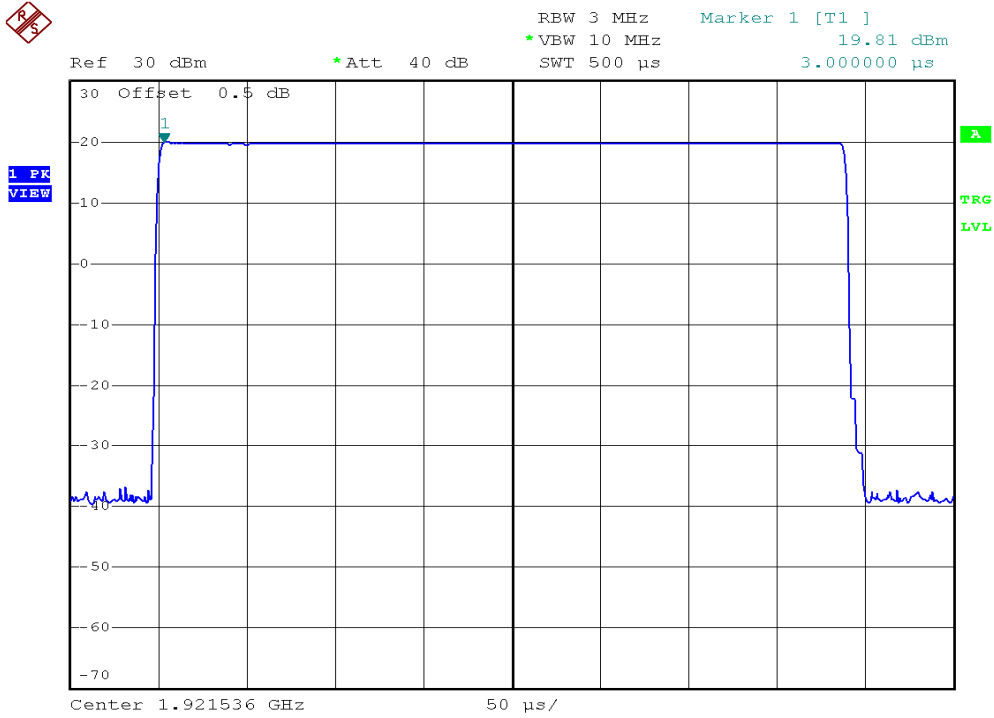

INTERTEK TESTING SERVICES

Peak Transmit Power Plots

Base unit, Lowest channel, Traffic carrier

Base unit, Middle channel, Traffic carrier

INTERTEK TESTING SERVICES

Peak Transmit Power Plots

Base unit, Highest channel, Traffic carrier

Handset unit, Lowest channel, Traffic carrier

INTERTEK TESTING SERVICES

Peak Transmit Power Plots

Handset unit, Middle channel, Traffic carrier

Handset unit, Highest channel, Traffic carrier