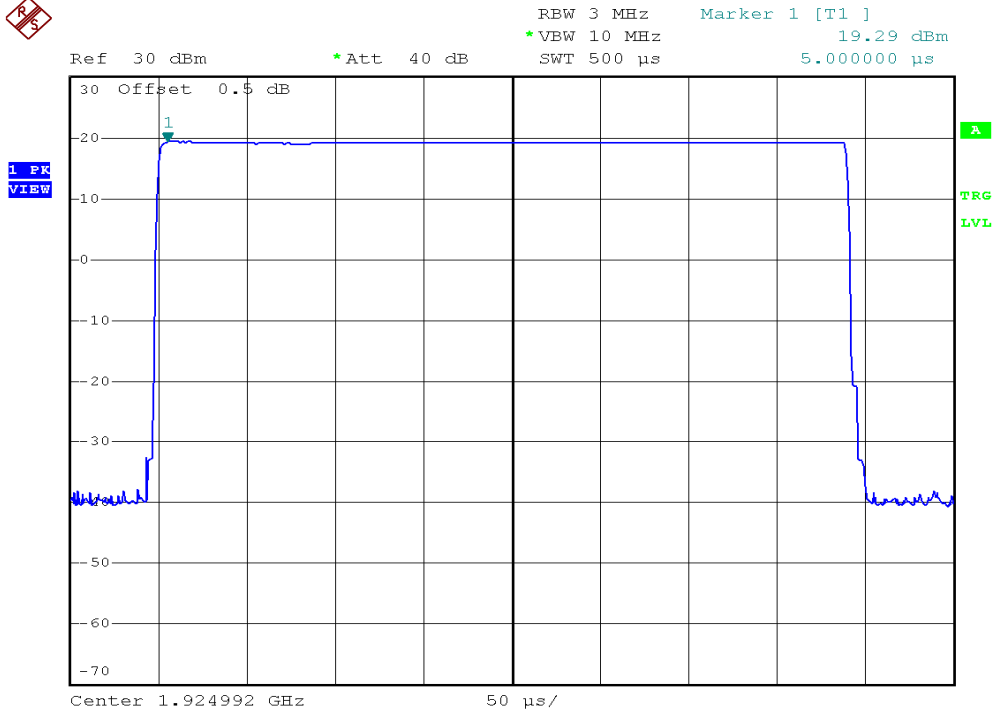

INTERTEK TESTING SERVICES

Peak Transmit Power Plots

Base unit, Lowest channel, Traffic carrier

Base unit, Middle channel, Traffic carrier

INTERTEK TESTING SERVICES

Peak Transmit Power Plots

Base unit, Highest channel, Traffic carrier

Handset unit, Lowest channel, Traffic carrier

INTERTEK TESTING SERVICES

Peak Transmit Power Plots

Handset unit, Middle channel, Traffic carrier

Handset unit, Highest channel, Traffic carrier