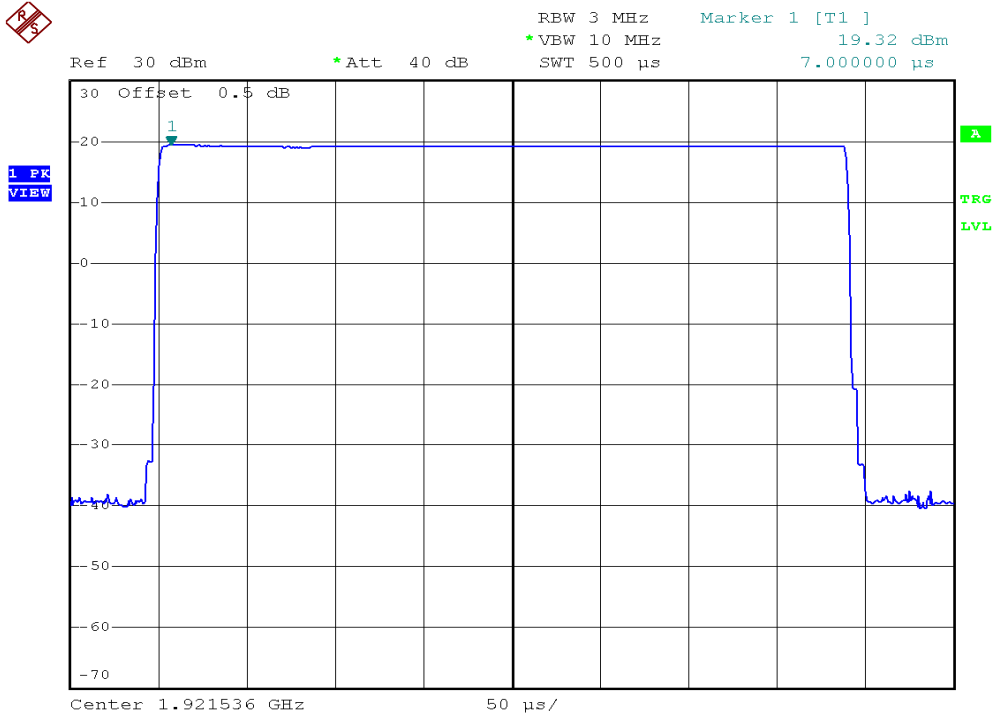

INTERTEK TESTING SERVICES

Peak Transmit Power Plots

Base unit, Lowest channel, Traffic carrier

Base unit, Middle channel, Traffic carrier

INTERTEK TESTING SERVICES

Peak Transmit Power Plots

Base unit, Highest channel, Traffic carrier

Handset unit, Lowest channel, Traffic carrier

INTERTEK TESTING SERVICES

Peak Transmit Power Plots

Handset unit, Middle channel, Traffic carrier

Handset unit, Highest channel, Traffic carrier