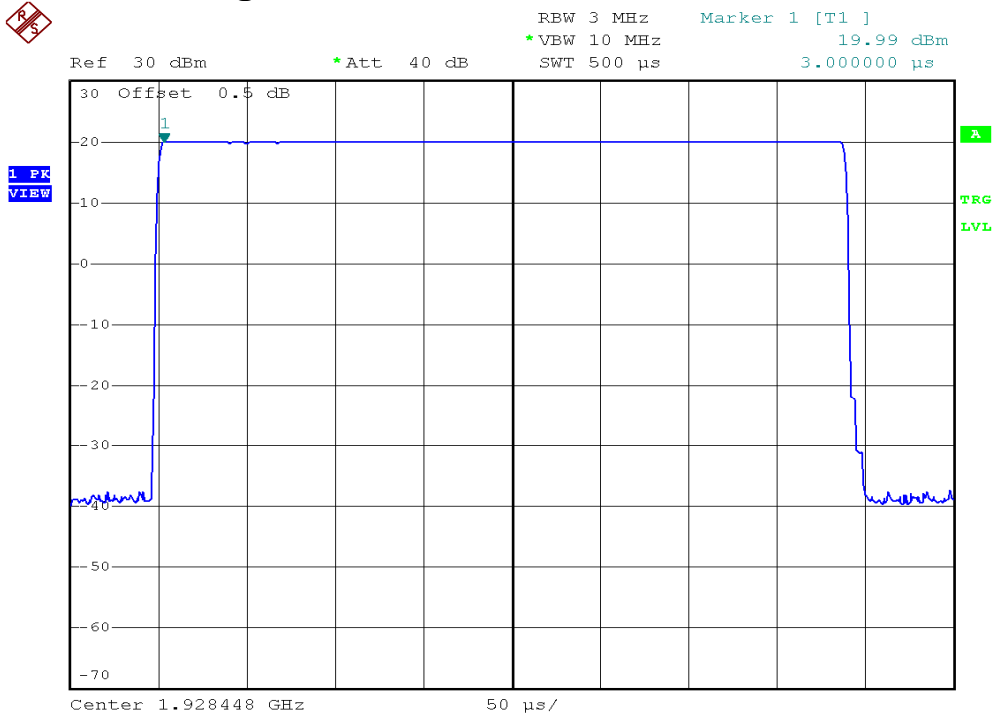

INTERTEK TESTING SERVICES

Peak Transmit Power Plots

Base unit, Lowest channel, Traffic carrier

Base unit, Middle channel, Traffic carrier

INTERTEK TESTING SERVICES

Peak Transmit Power Plots

Base unit, Highest channel, Traffic carrier

Handset unit, Lowest channel, Traffic carrier

INTERTEK TESTING SERVICES

Peak Transmit Power Plots

Handset unit, Middle channel, Traffic carrier

Handset unit, Highest channel, Traffic carrier