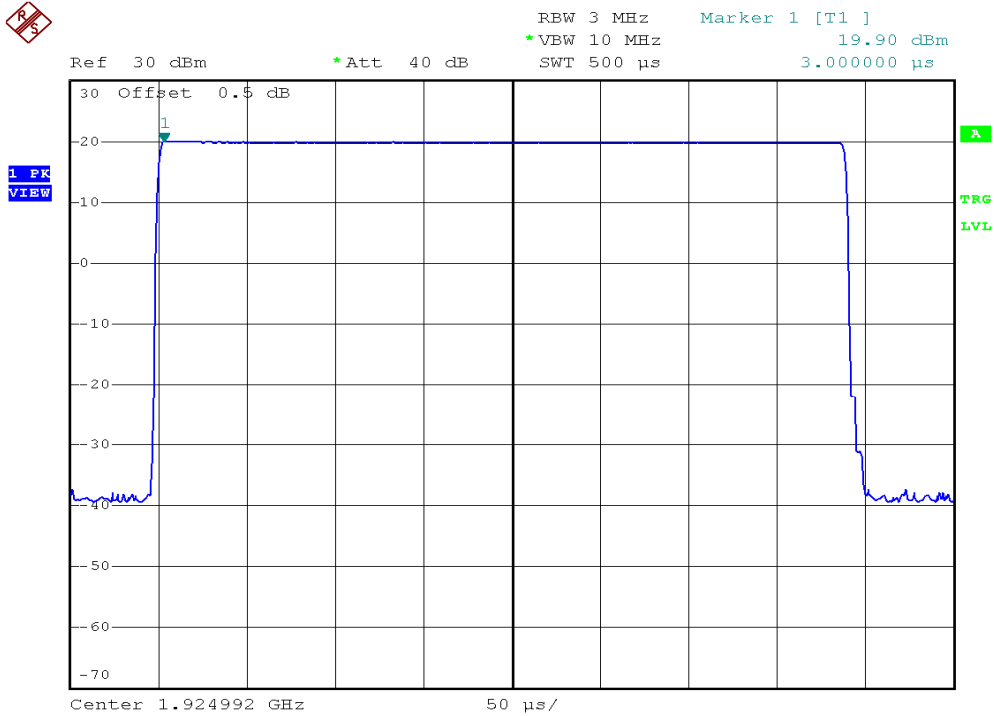

INTERTEK TESTING SERVICES

Peak Transmit Power Plots

Base unit, Lowest channel, Traffic carrier

Base unit, Middle channel, Traffic carrier

INTERTEK TESTING SERVICES

Peak Transmit Power Plots

Base unit, Highest channel, Traffic carrier

Handset unit, Lowest channel, Traffic carrier

INTERTEK TESTING SERVICES

Peak Transmit Power Plots

Handset unit, Middle channel, Traffic carrier

Handset unit, Highest channel, Traffic carrier