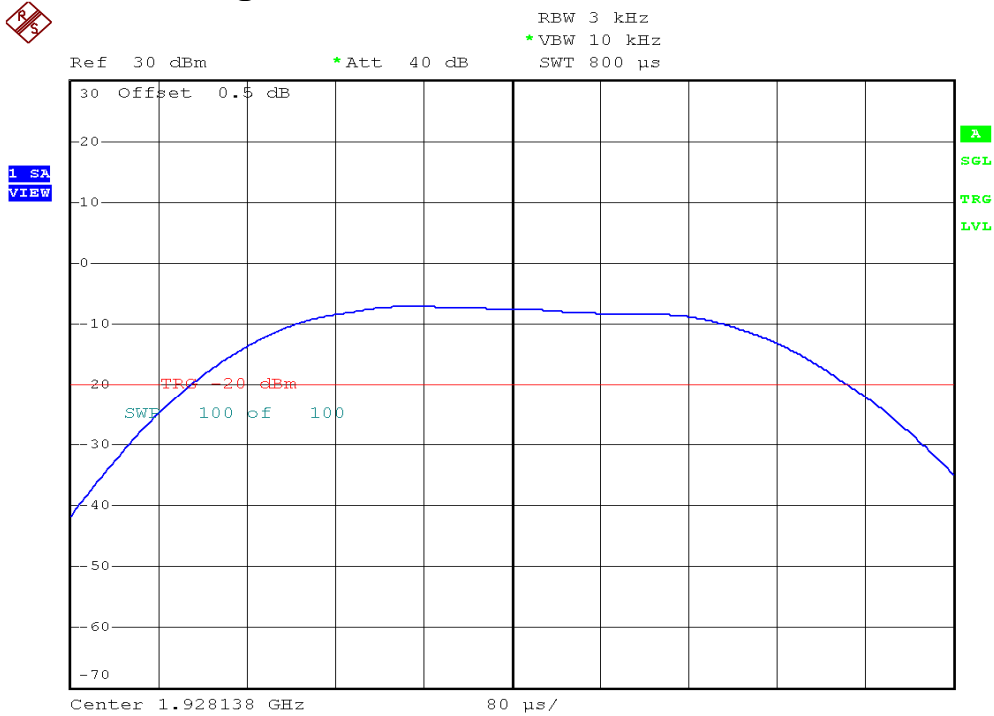

INTERTEK TESTING SERVICES

Power Spectral Density Plots

Base unit, Lowest channel, Traffic carrier

Base unit, Highest channel, Traffic carrier

INTERTEK TESTING SERVICES

Power Spectral Density Plots

Handset unit, Lowest channel, Traffic carrier

Handset unit, Highest channel, Traffic carrier