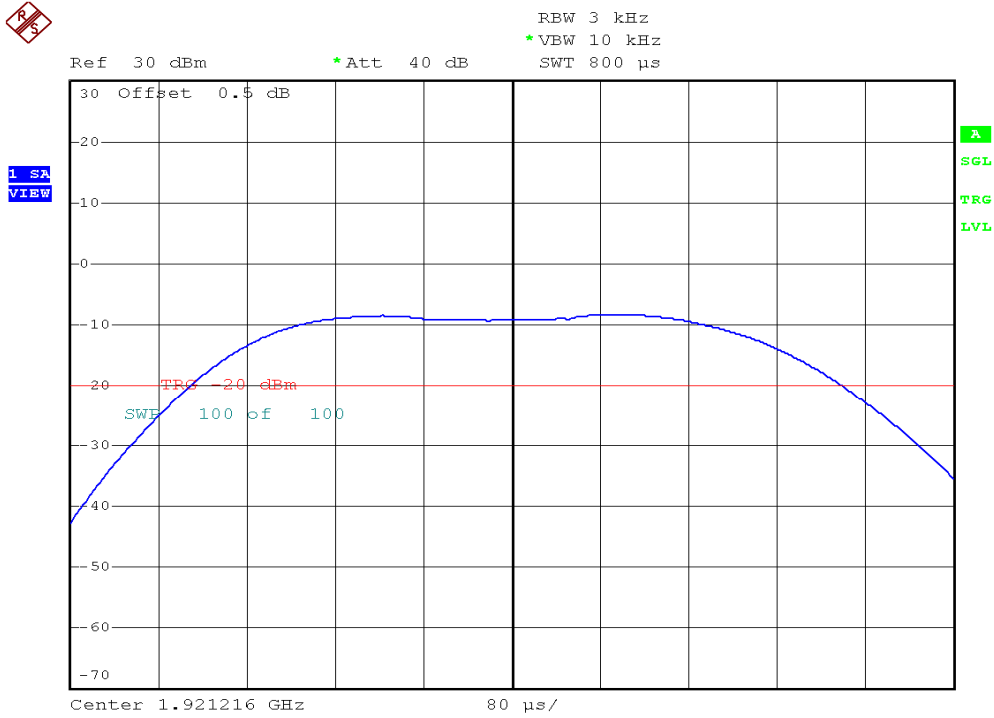

INTERTEK TESTING SERVICES

Power Spectral Density Plots

Base unit, Lowest channel, Traffic carrier

Base unit, Highest channel, Traffic carrier

INTERTEK TESTING SERVICES

Power Spectral Density Plots

Handset unit, Lowest channel, Traffic carrier

Handset unit, Highest channel, Traffic carrier