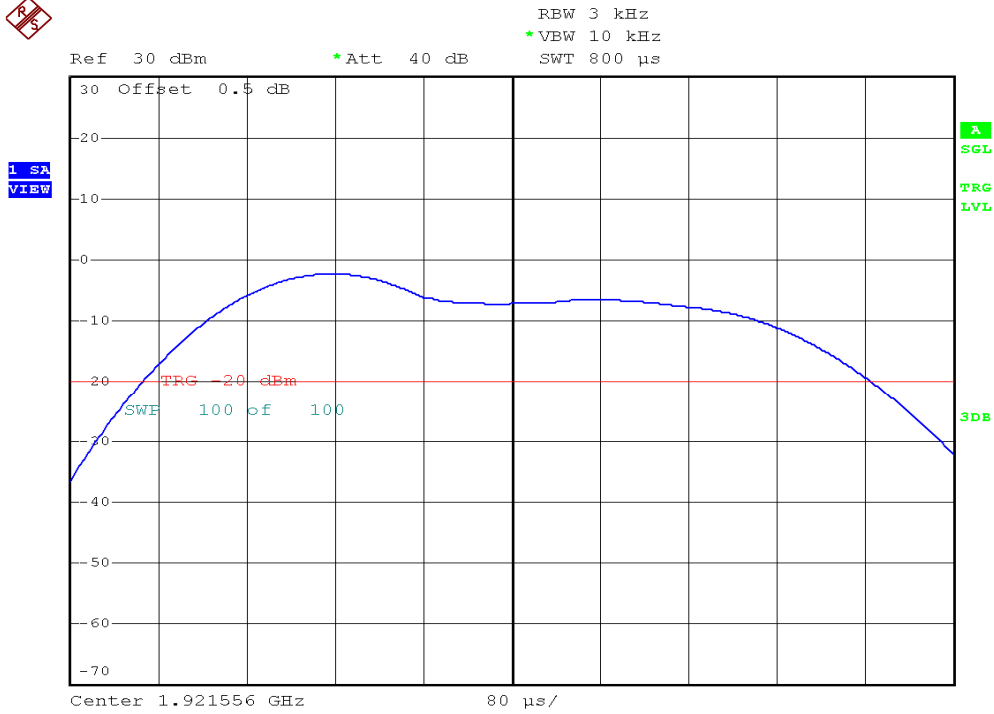

INTERTEK TESTING SERVICES

Power Spectral Density Plots

Base unit, Lowest channel, Traffic carrier

Base unit, Highest channel, Traffic carrier

INTERTEK TESTING SERVICES

Power Spectral Density Plots

Handset unit, Lowest channel, Traffic carrier

Handset unit, Highest channel, Traffic carrier