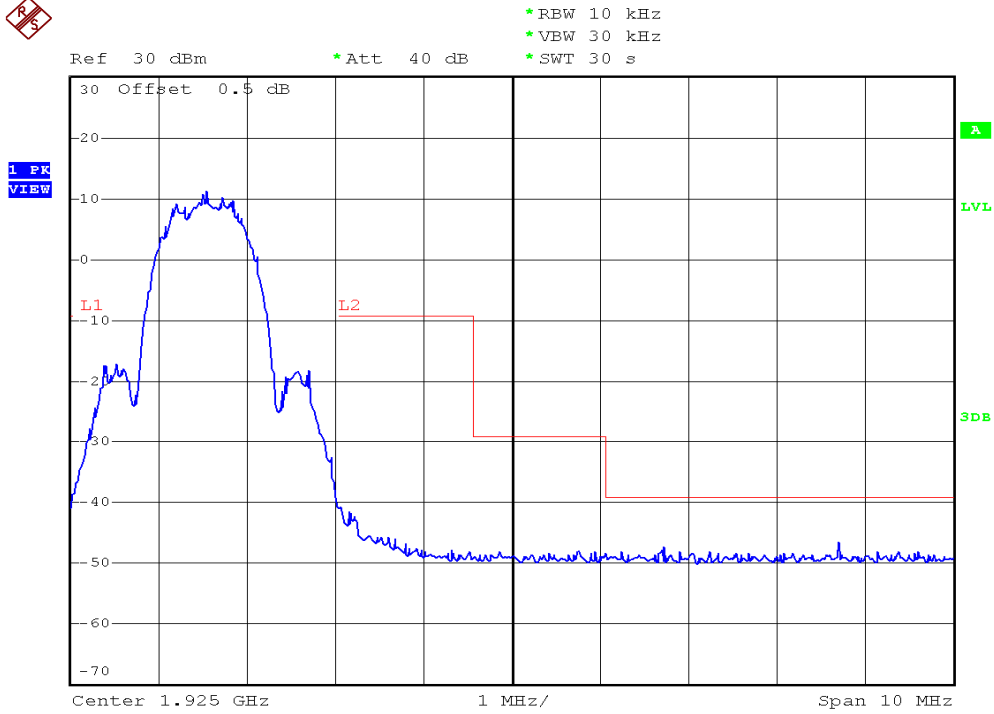

INTERTEK TESTING SERVICES

Unwanted Emission Inside The Sub-Band Plots

Base unit, Lowest channel, Traffic carrier

Base unit, Highest channel, Traffic carrier

INTERTEK TESTING SERVICES

Unwanted Emission Inside The Sub-Band Plots

Handset unit, Lowest channel, Traffic carrier

Handset unit, Highest channel, Traffic carrier