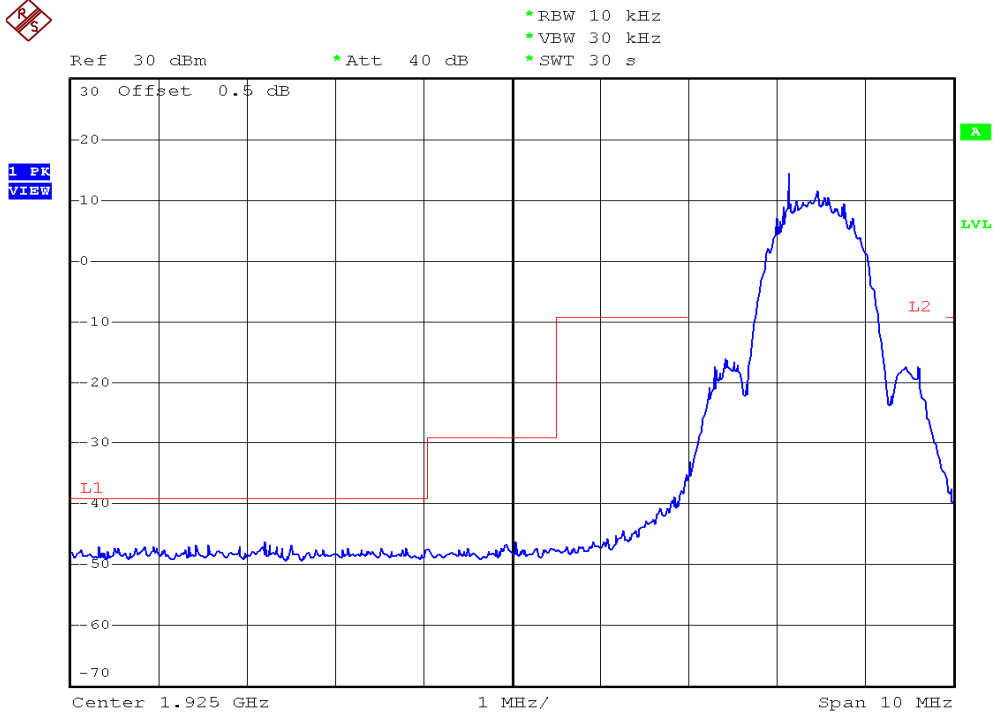

INTERTEK TESTING SERVICES

Unwanted Emission Inside The Sub-Band Plots

Base unit, Lowest channel, Traffic carrier

Base unit, Highest channel, Traffic carrier

INTERTEK TESTING SERVICES

Unwanted Emission Inside The Sub-Band Plots

Handset unit, Lowest channel, Traffic carrier

Handset unit, Highest channel, Traffic carrier