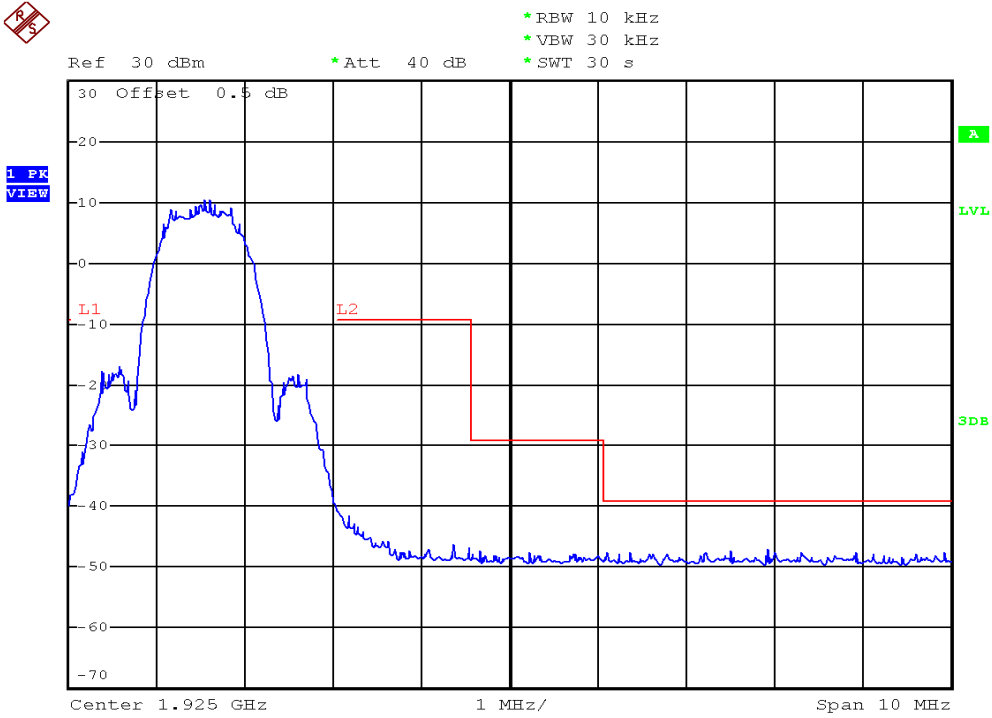

INTERTEK TESTING SERVICES

Unwanted Emission Inside The Sub-Band Plots

Base unit, Lowest channel, Traffic carrier

Base unit, Highest channel, Traffic carrier

INTERTEK TESTING SERVICES

Unwanted Emission Inside The Sub-Band Plots

Handset unit, Lowest channel, Traffic carrier

Handset unit, Highest channel, Traffic carrier