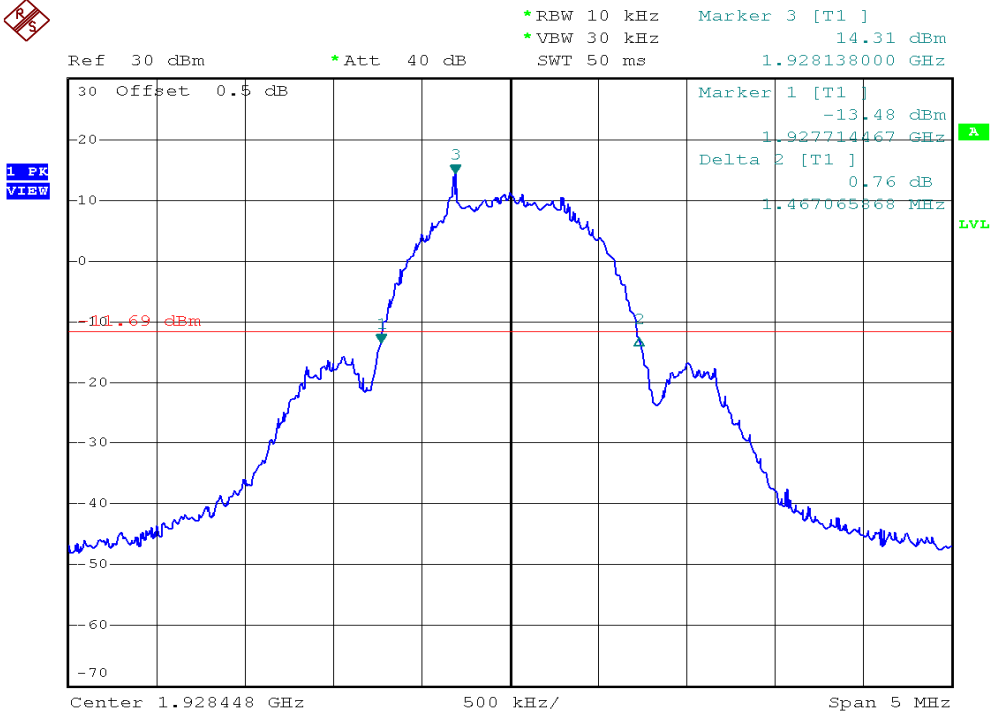

Base unit, Highest channel, Traffic carrier