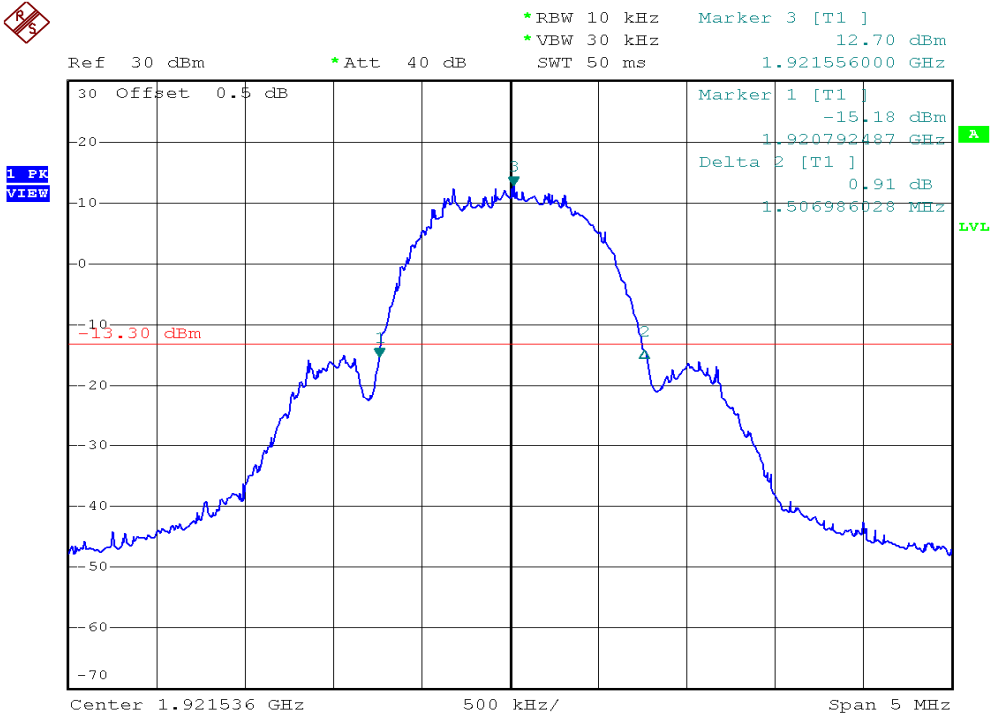

INTERTEK TESTING SERVICES

26dB Emission Bandwidth Plots

Handset unit, Lowest channel, Traffic carrier