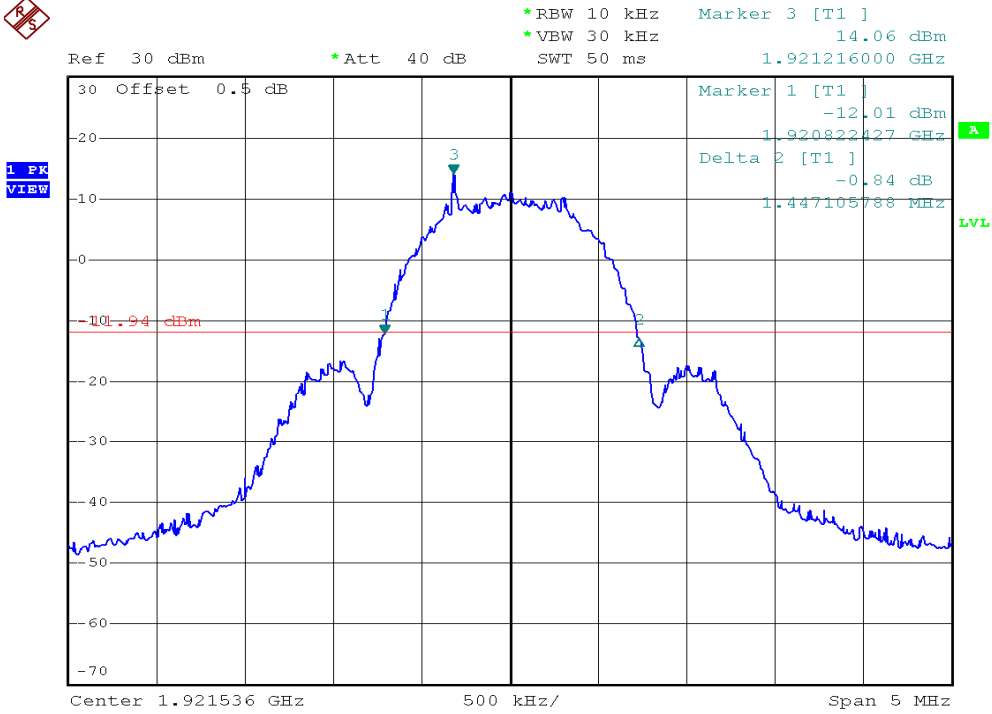

## 26dB Emission Bandwidth Plots

### Base unit, Lowest channel, Traffic carrier