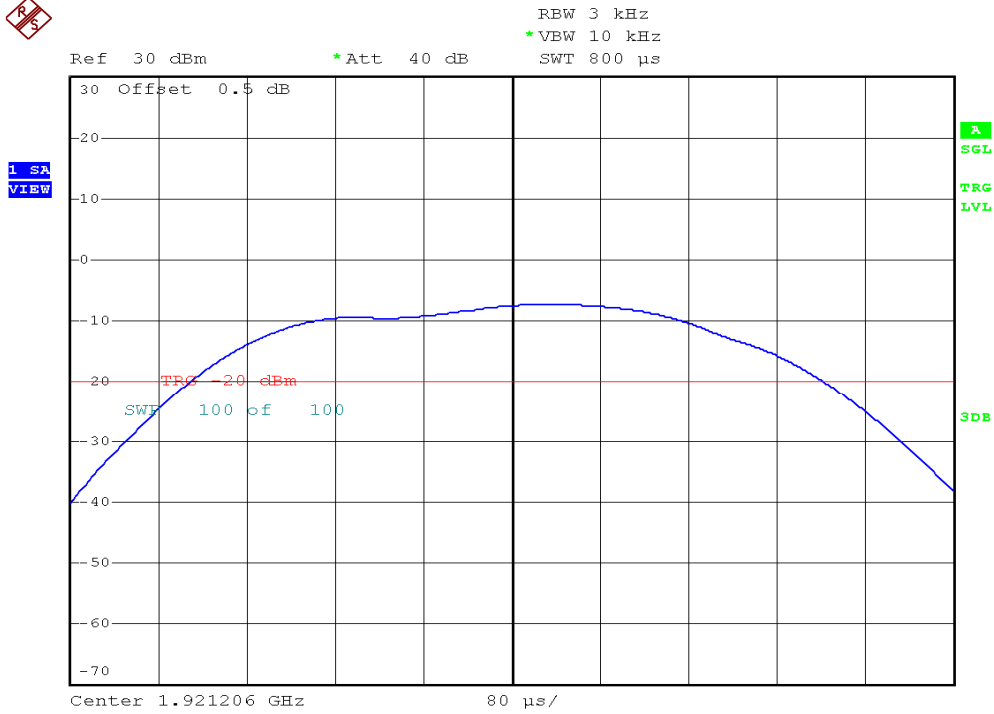

INTERTEK TESTING SERVICES

Power Spectral Density Plots

Base unit, Lowest channel, Traffic carrier

Base unit, Highest channel, Traffic carrier

INTERTEK TESTING SERVICES

Power Spectral Density Plots

Base unit, Lowest channel, Dummy carrier

Base unit, Highest channel, Dummy carrier