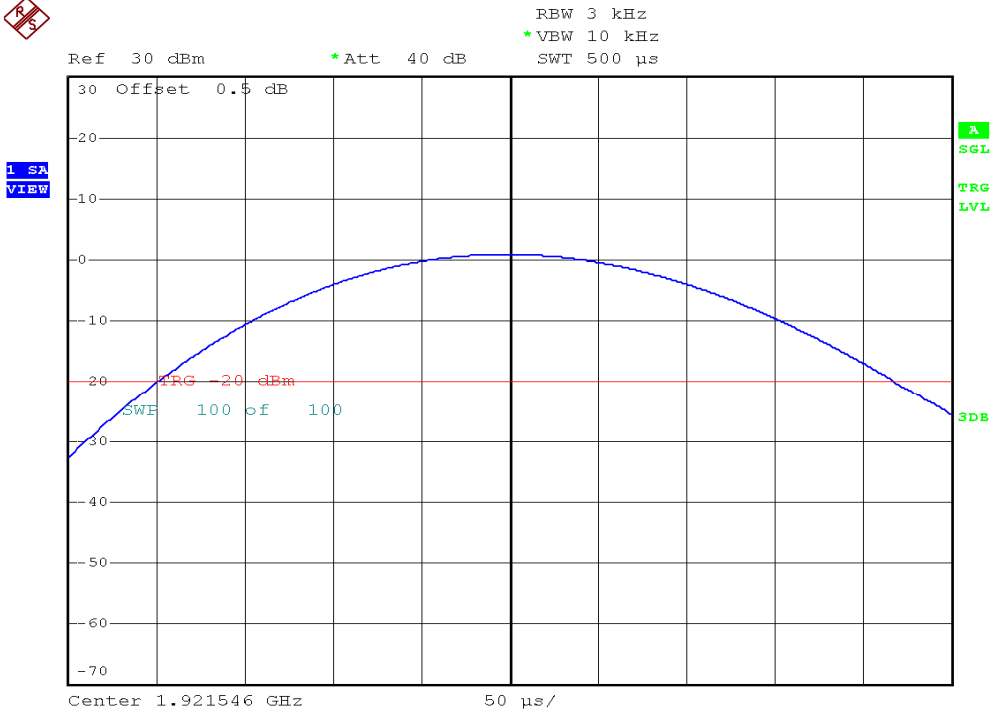

INTERTEK TESTING SERVICES

Power Spectral Density Plots

Base unit, Lowest channel, Traffic carrier

Base unit, Highest channel, Traffic carrier

INTERTEK TESTING SERVICES

Power Spectral Density Plots

Base unit, Lowest channel, Dummy carrier

Base unit, Highest channel, Dummy carrier