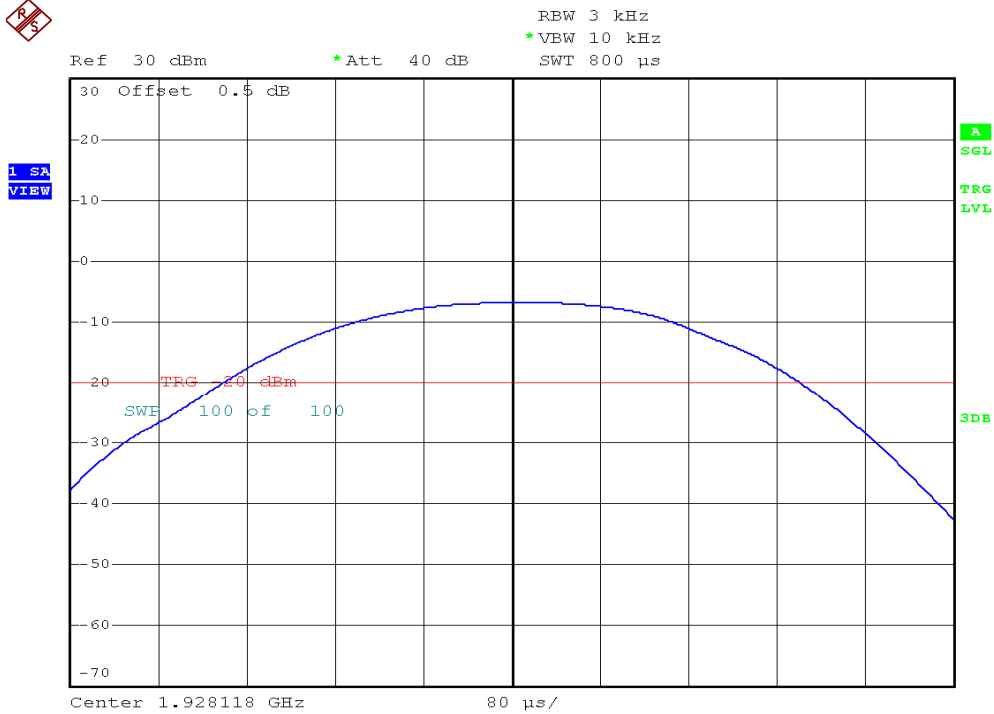

INTERTEK TESTING SERVICES

Power Spectral Density Plots

Base unit, Lowest channel, Traffic carrier

Base unit, Highest channel, Traffic carrier

INTERTEK TESTING SERVICES

Power Spectral Density Plots

Base unit, Lowest channel, Dummy carrier

Base unit, Highest channel, Dummy carrier