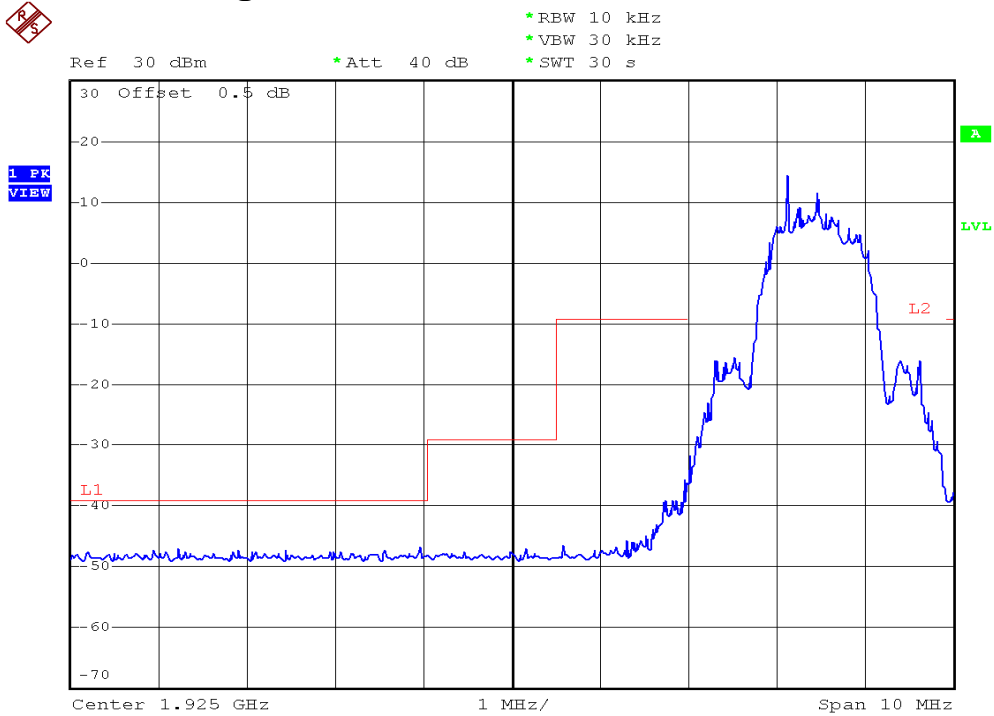

INTERTEK TESTING SERVICES

Unwanted Emission Inside The Sub-Band Plots

Base unit, Lowest channel, Traffic carrier

Base unit, Highest channel, Traffic carrier

INTERTEK TESTING SERVICES

Unwanted Emission Inside The Sub-Band Plots

Base unit, Lowest channel, Dummy carrier

Base unit, Highest channel, Dummy carrier