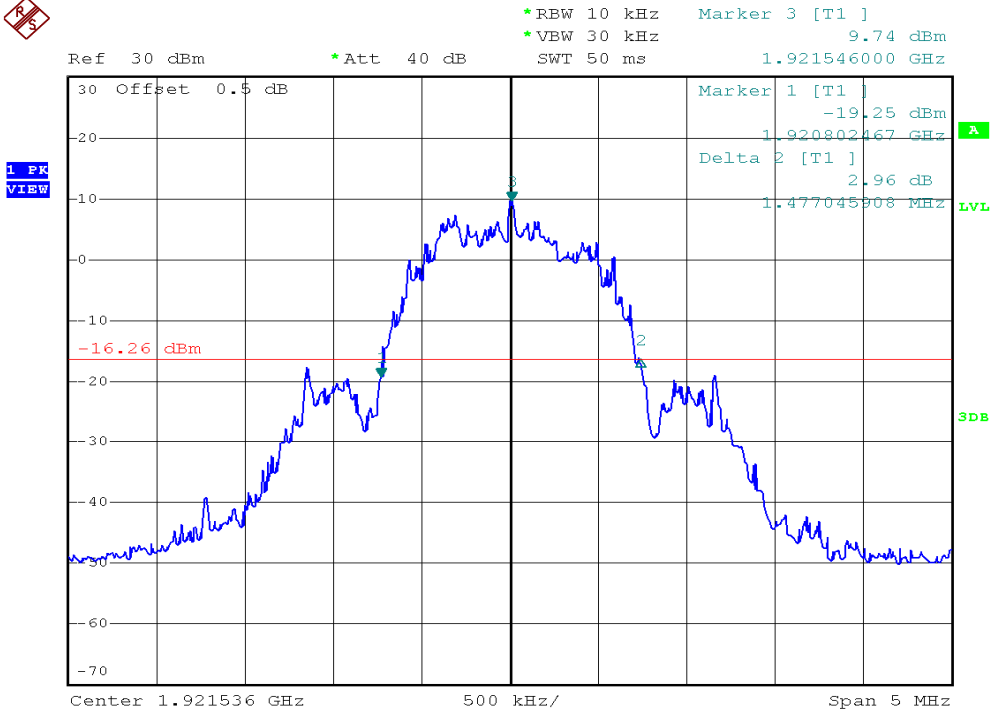

INTERTEK TESTING SERVICES

26dB Emission Bandwidth Plots

Base unit, Lowest channel, Dummy carrier