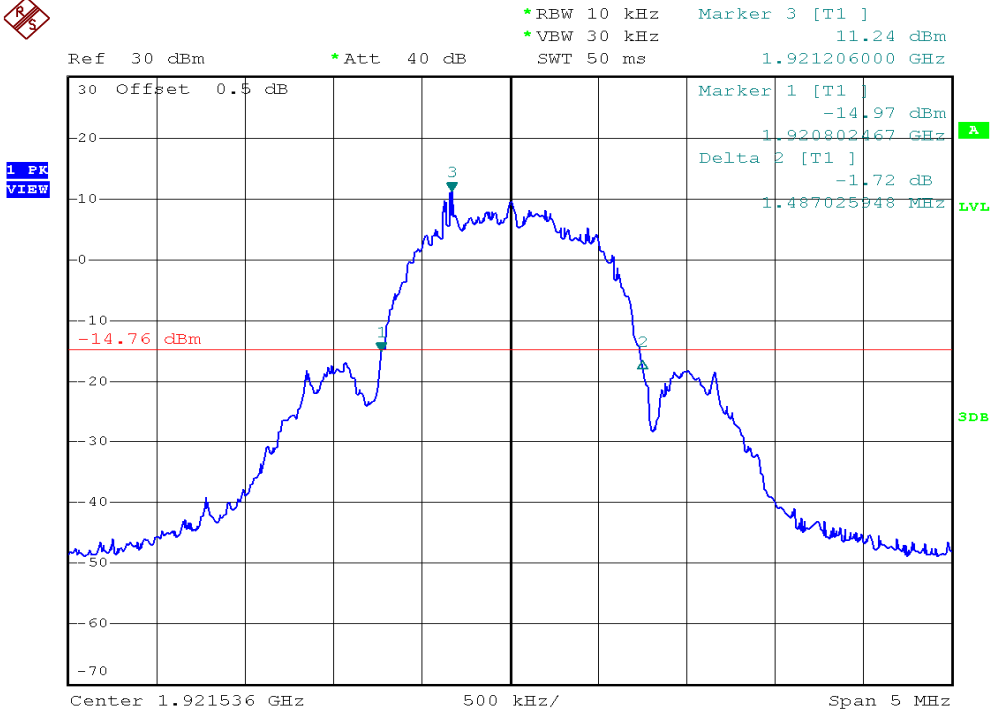

## 26dB Emission Bandwidth Plots

### Base unit, Lowest channel, Traffic carrier

### Base unit, Highest channel, Traffic carrier