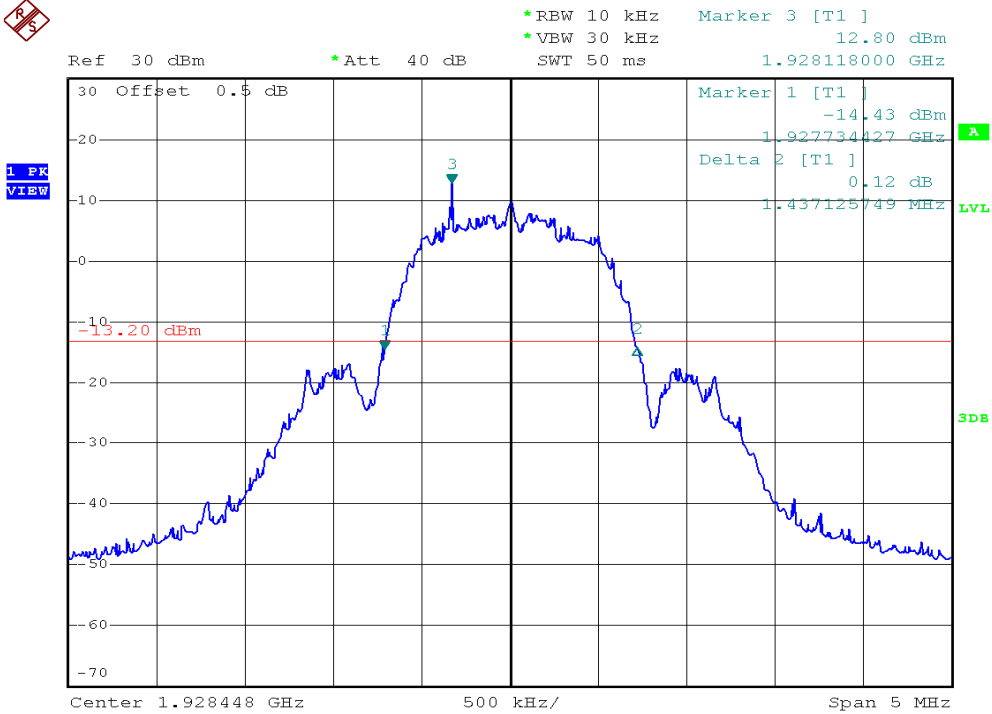

## 26dB Emission Bandwidth Plots

### Base unit, Lowest channel, Traffic carrier

### Base unit, Highest channel, Traffic carrier