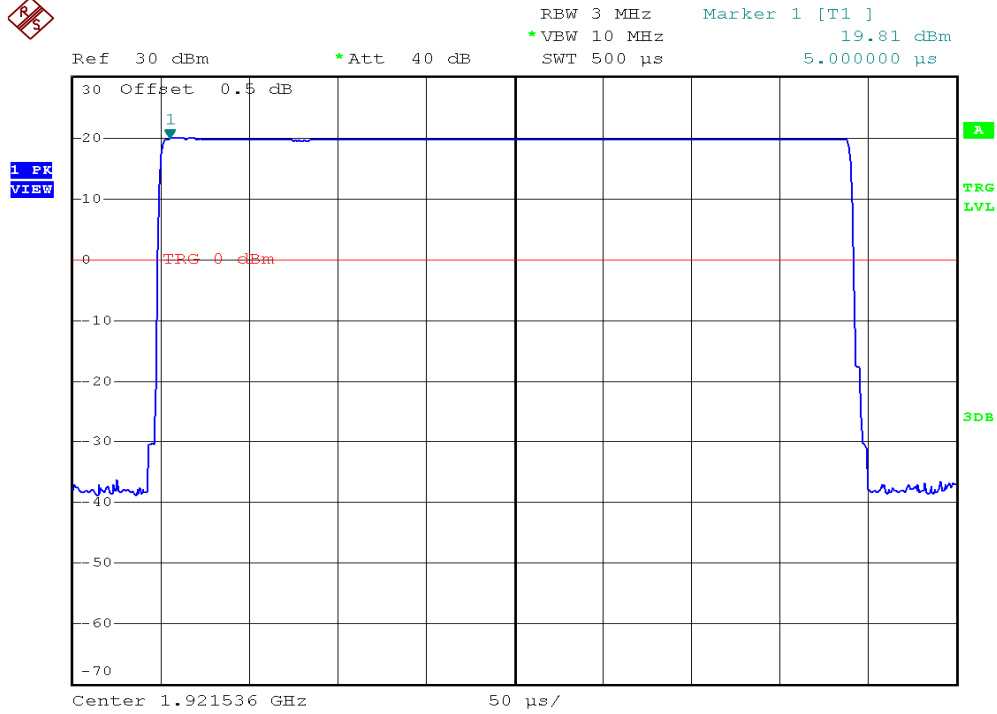

INTERTEK TESTING SERVICES

Peak Transmit Power Plots

Base unit, Lowest channel, Traffic carrier

Base unit, Middle channel, Traffic carrier

INTERTEK TESTING SERVICES

Peak Transmit Power Plots

Base unit, Highest channel, Traffic carrier

Base unit, Lowest channel, Dummy carrier

INTERTEK TESTING SERVICES

Peak Transmit Power Plots

Base unit, Middle channel, Dummy carrier

Base unit, Highest channel, Dummy carrier

INTERTEK TESTING SERVICES

Peak Transmit Power Plots

Handset unit, Lowest channel, Traffic carrier

Handset unit, Middle channel, Traffic carrier

INTERTEK TESTING SERVICES

Peak Transmit Power Plots

Handset unit, Highest channel, Traffic carrier