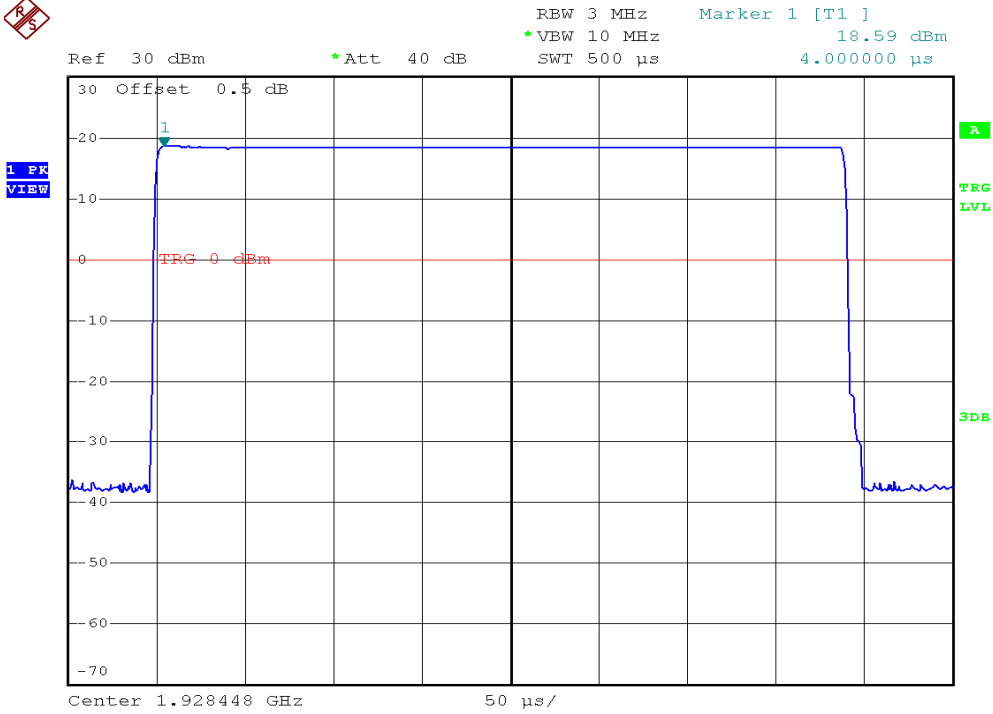

INTERTEK TESTING SERVICES

Peak Transmit Power Plots

Base unit, Lowest channel, Traffic carrier

Base unit, Middle channel, Traffic carrier

INTERTEK TESTING SERVICES

Peak Transmit Power Plots

Base unit, Highest channel, Traffic carrier

Base unit, Lowest channel, Dummy carrier

INTERTEK TESTING SERVICES

Peak Transmit Power Plots

Base unit, Middle channel, Dummy carrier

Base unit, Highest channel, Dummy carrier

INTERTEK TESTING SERVICES

Peak Transmit Power Plots

Handset unit, Lowest channel, Traffic carrier

Handset unit, Middle channel, Traffic carrier

INTERTEK TESTING SERVICES

Peak Transmit Power Plots

Handset unit, Highest channel, Traffic carrier