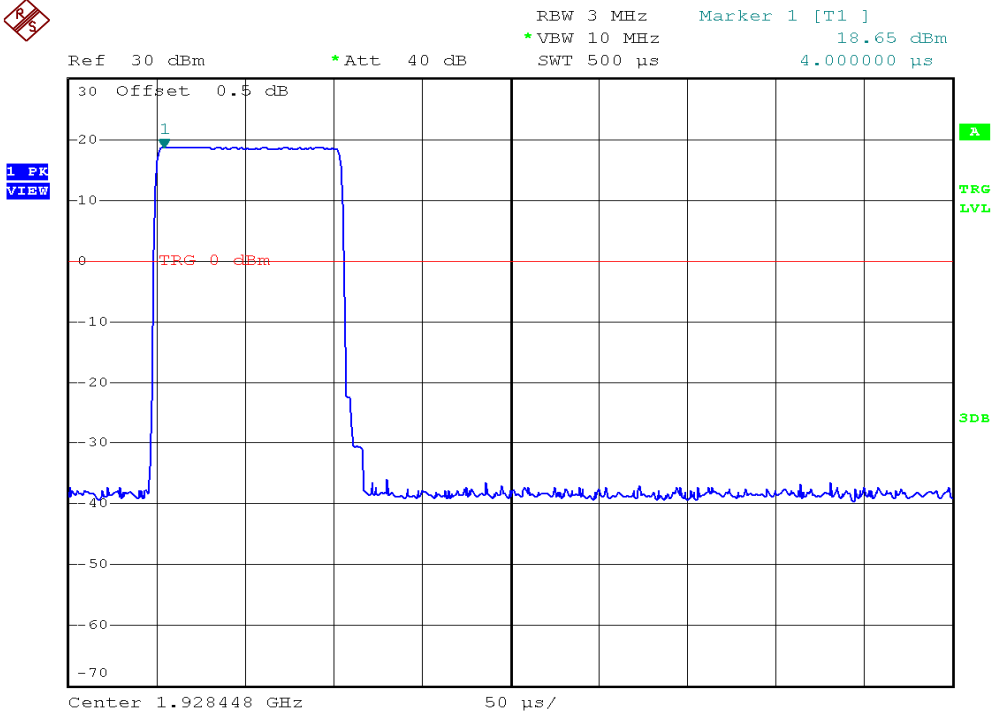

INTERTEK TESTING SERVICES

Peak Transmit Power Plots

Base unit, Lowest channel, Traffic carrier

Base unit, Middle channel, Traffic carrier

INTERTEK TESTING SERVICES

Peak Transmit Power Plots

Base unit, Highest channel, Traffic carrier

Base unit, Lowest channel, Dummy carrier

INTERTEK TESTING SERVICES

Peak Transmit Power Plots

Base unit, Middle channel, Dummy carrier

Base unit, Highest channel, Dummy carrier

INTERTEK TESTING SERVICES

Peak Transmit Power Plots

Handset unit, Lowest channel, Traffic carrier

Handset unit, Middle channel, Traffic carrier

INTERTEK TESTING SERVICES

Peak Transmit Power Plots

Handset unit, Highest channel, Traffic carrier