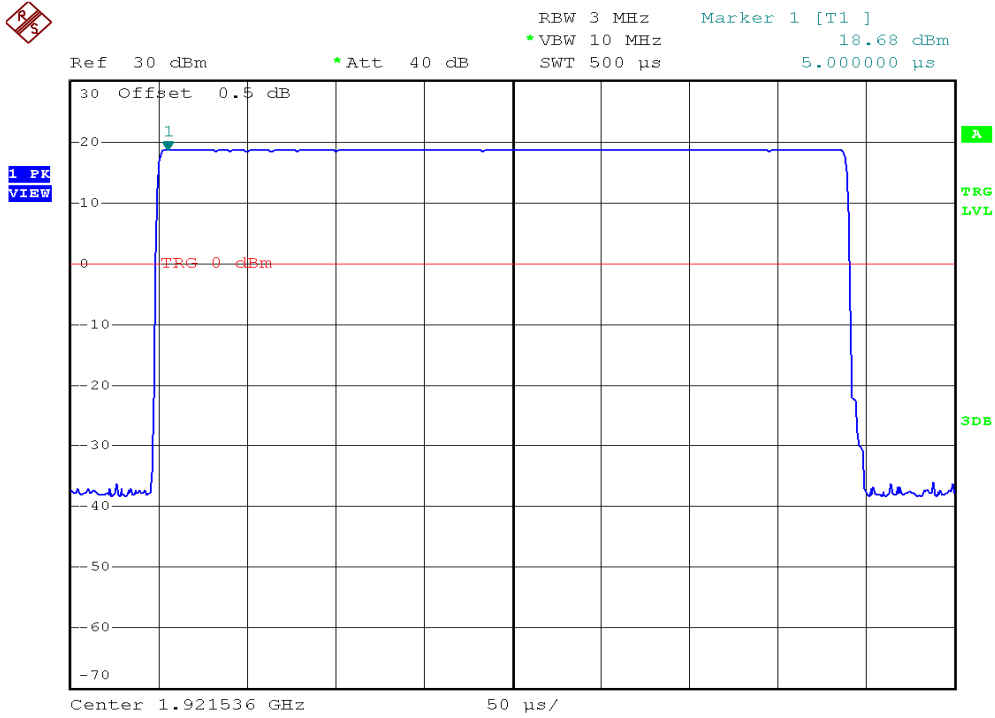

INTERTEK TESTING SERVICES

Peak Transmit Power Plots

Base unit, Lowest channel, Traffic carrier

Base unit, Middle channel, Traffic carrier

INTERTEK TESTING SERVICES

Peak Transmit Power Plots

Base unit, Highest channel, Traffic carrier

Base unit, Lowest channel, Dummy carrier

INTERTEK TESTING SERVICES

Peak Transmit Power Plots

Base unit, Middle channel, Dummy carrier

Base unit, Highest channel, Dummy carrier

INTERTEK TESTING SERVICES

Peak Transmit Power Plots

Handset unit, Lowest channel, Traffic carrier

Handset unit, Middle channel, Traffic carrier

INTERTEK TESTING SERVICES

Peak Transmit Power Plots

Handset unit, Highest channel, Traffic carrier