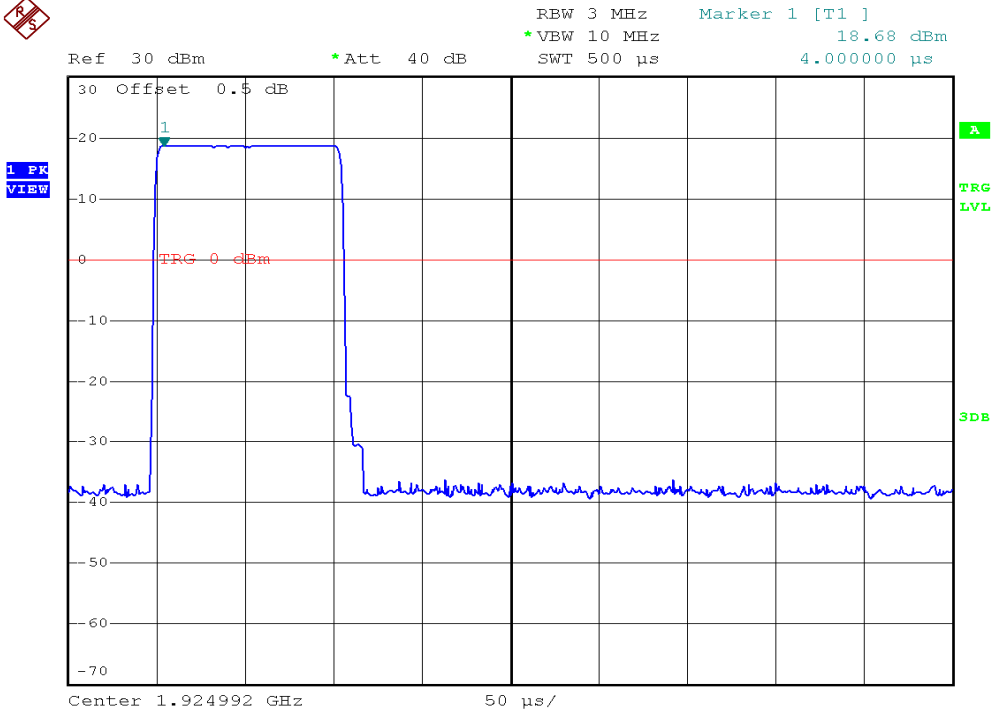

INTERTEK TESTING SERVICES

Peak Transmit Power Plots

Base unit, Lowest channel, Traffic carrier

Base unit, Middle channel, Traffic carrier

INTERTEK TESTING SERVICES

Peak Transmit Power Plots

Base unit, Highest channel, Traffic carrier

Base unit, Lowest channel, Dummy carrier

INTERTEK TESTING SERVICES

Peak Transmit Power Plots

Base unit, Middle channel, Dummy carrier

Base unit, Highest channel, Dummy carrier

INTERTEK TESTING SERVICES

Peak Transmit Power Plots

Handset unit, Lowest channel, Traffic carrier

Handset unit, Middle channel, Traffic carrier

INTERTEK TESTING SERVICES

Peak Transmit Power Plots

Handset unit, Highest channel, Traffic carrier