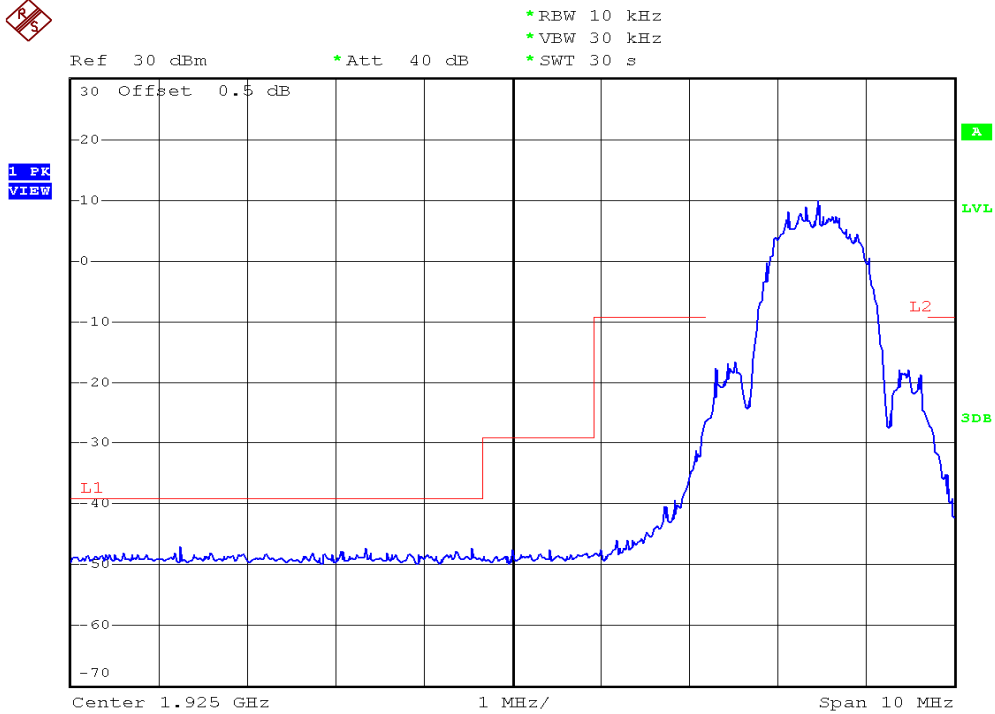

Base unit, Highest channel, Traffic carrier