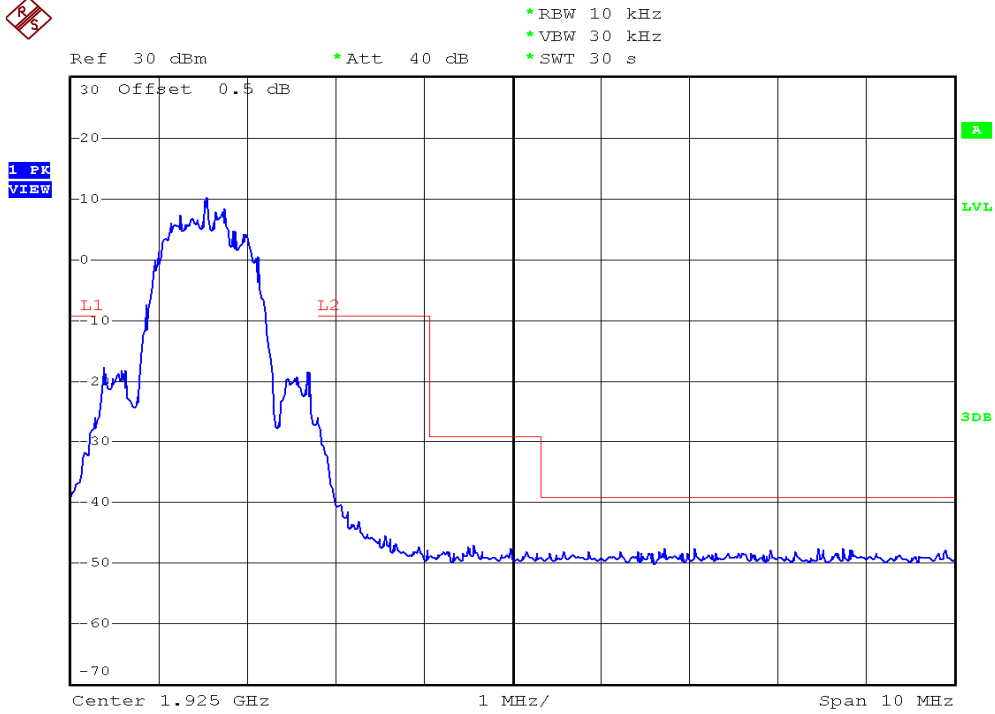

## Unwanted Emission Inside The Sub-Band Plots

### Base unit, Lowest channel, Traffic carrier