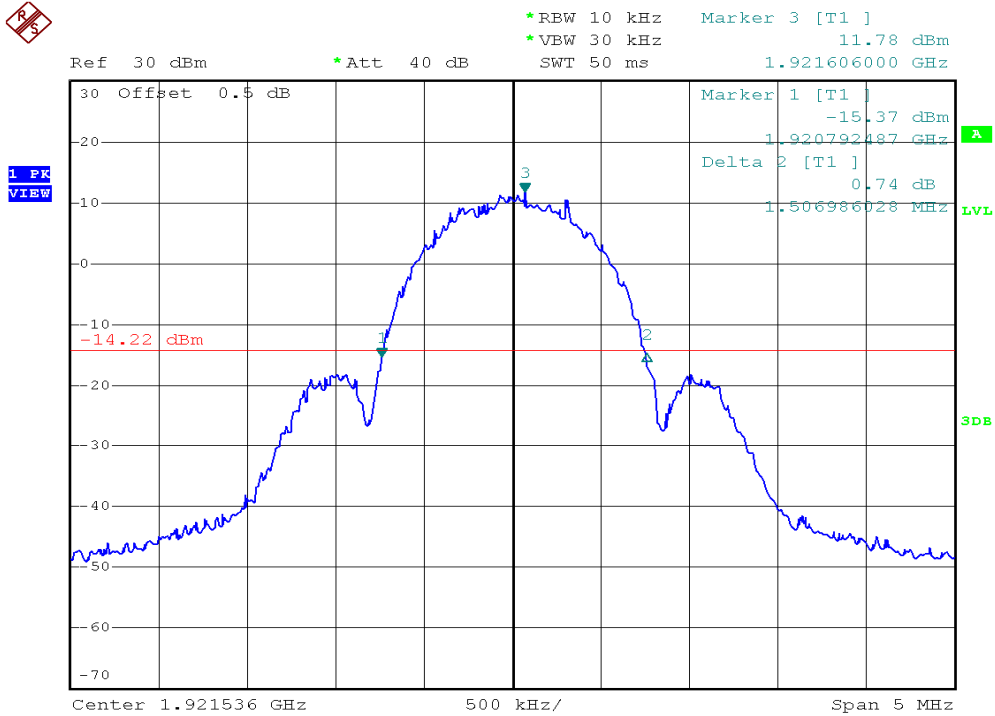

INTERTEK TESTING SERVICES

26dB Emission Bandwidth Plots

Base unit, Lowest channel, Traffic carrier

Base unit, Highest channel, Traffic carrier

INTERTEK TESTING SERVICES

26dB Emission Bandwidth Plots

Base unit, Lowest channel, Dummy carrier

Base unit, Highest channel, Dummy carrier

INTERTEK TESTING SERVICES

26dB Emission Bandwidth Plots

Handset unit, Lowest channel, Traffic carrier

Handset unit, Highest channel, Traffic carrier