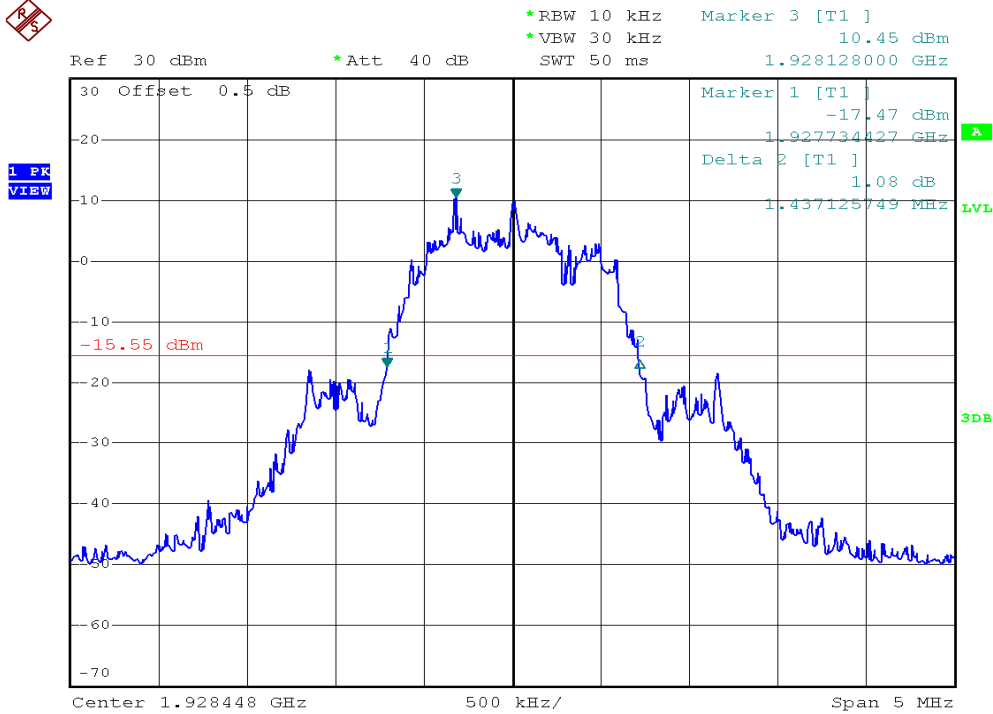

INTERTEK TESTING SERVICES

26dB Emission Bandwidth Plots

Base unit, Lowest channel, Traffic carrier

Base unit, Highest channel, Traffic carrier

INTERTEK TESTING SERVICES

26dB Emission Bandwidth Plots

Base unit, Lowest channel, Dummy carrier

Base unit, Highest channel, Dummy carrier

INTERTEK TESTING SERVICES

26dB Emission Bandwidth Plots

Handset unit, Lowest channel, Traffic carrier

Handset unit, Highest channel, Traffic carrier