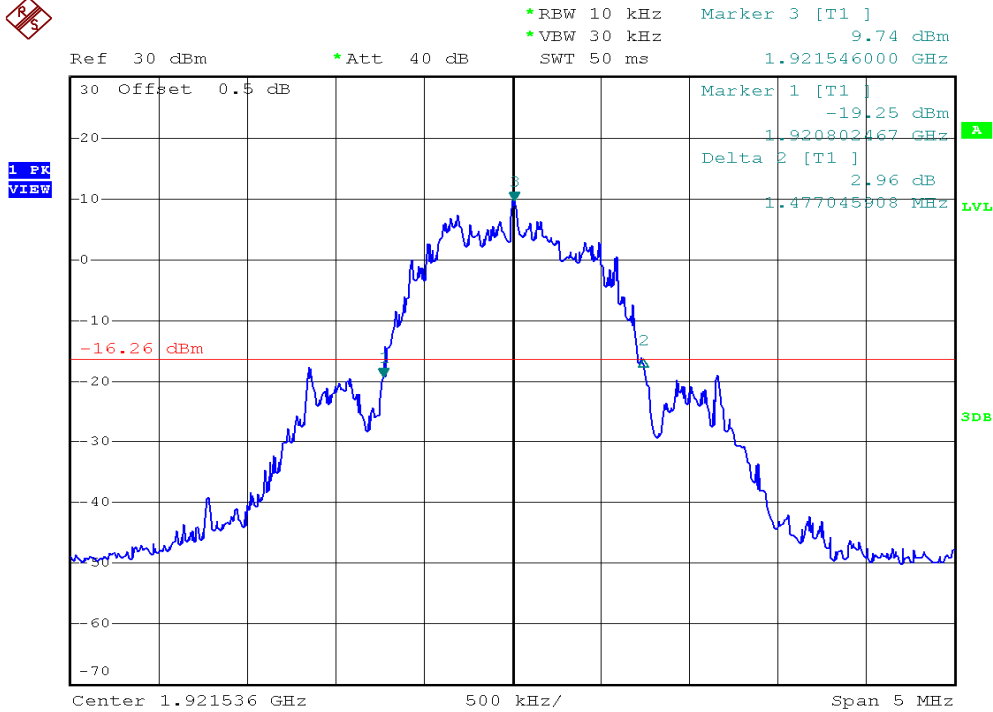

INTERTEK TESTING SERVICES

26dB Emission Bandwidth Plots

Base unit, Lowest channel, Traffic carrier

Base unit, Highest channel, Traffic carrier

INTERTEK TESTING SERVICES

26dB Emission Bandwidth Plots

Base unit, Lowest channel, Dummy carrier

Base unit, Highest channel, Dummy carrier

INTERTEK TESTING SERVICES

26dB Emission Bandwidth Plots

Handset unit, Lowest channel, Traffic carrier

Handset unit, Highest channel, Traffic carrier