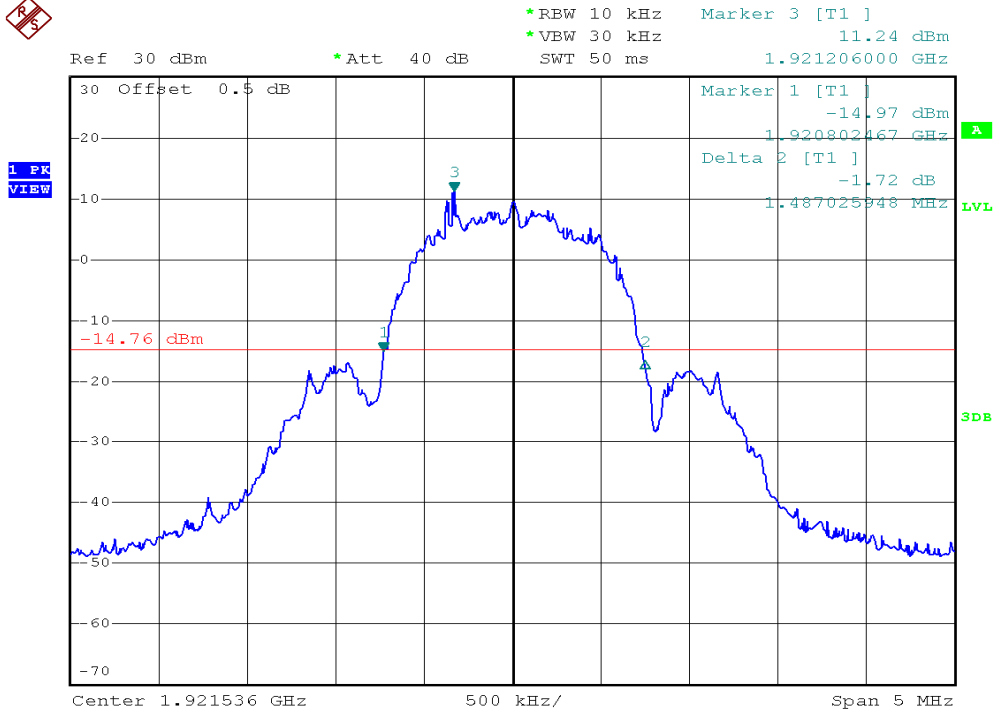

INTERTEK TESTING SERVICES

26dB Emission Bandwidth Plots

Base unit, Lowest channel, Traffic carrier

Base unit, Highest channel, Traffic carrier

INTERTEK TESTING SERVICES

26dB Emission Bandwidth Plots

Base unit, Lowest channel, Dummy carrier

Base unit, Highest channel, Dummy carrier

INTERTEK TESTING SERVICES

26dB Emission Bandwidth Plots

Handset unit, Lowest channel, Traffic carrier

Handset unit, Highest channel, Traffic carrier