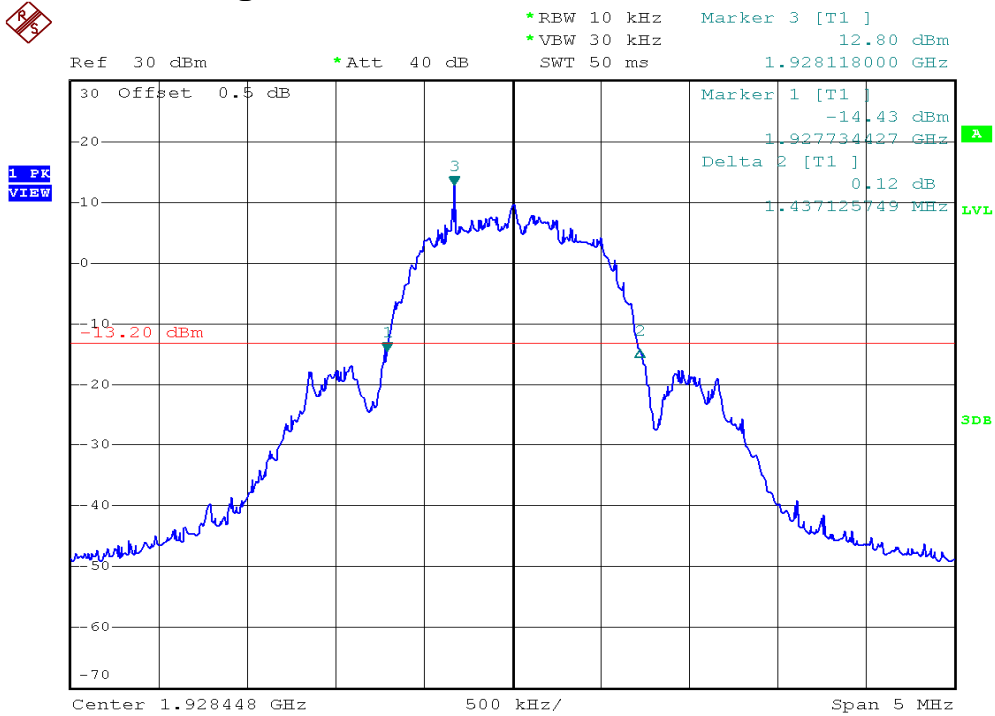

INTERTEK TESTING SERVICES

26dB Emission Bandwidth Plots

Base unit, Lowest channel, Traffic carrier

Base unit, Highest channel, Traffic carrier

INTERTEK TESTING SERVICES

26dB Emission Bandwidth Plots

Base unit, Lowest channel, Dummy carrier

Base unit, Highest channel, Dummy carrier

INTERTEK TESTING SERVICES

26dB Emission Bandwidth Plots

Handset unit, Lowest channel, Traffic carrier

Handset unit, Highest channel, Traffic carrier