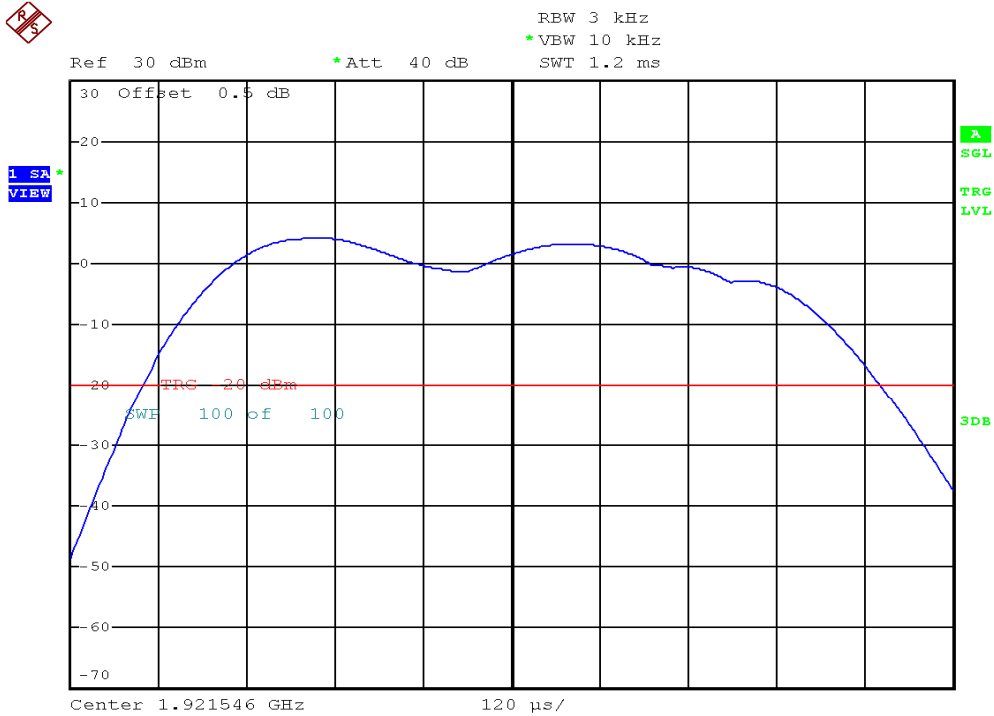

INTERTEK TESTING SERVICES

Power Spectral Density Plots

Base unit, Lowest channel, Traffic carrier

Base unit, Highest channel, Traffic carrier

INTERTEK TESTING SERVICES

Power Spectral Density Plots

Handset unit, Lowest channel, Traffic carrier

Handset unit, Highest channel, Traffic carrier