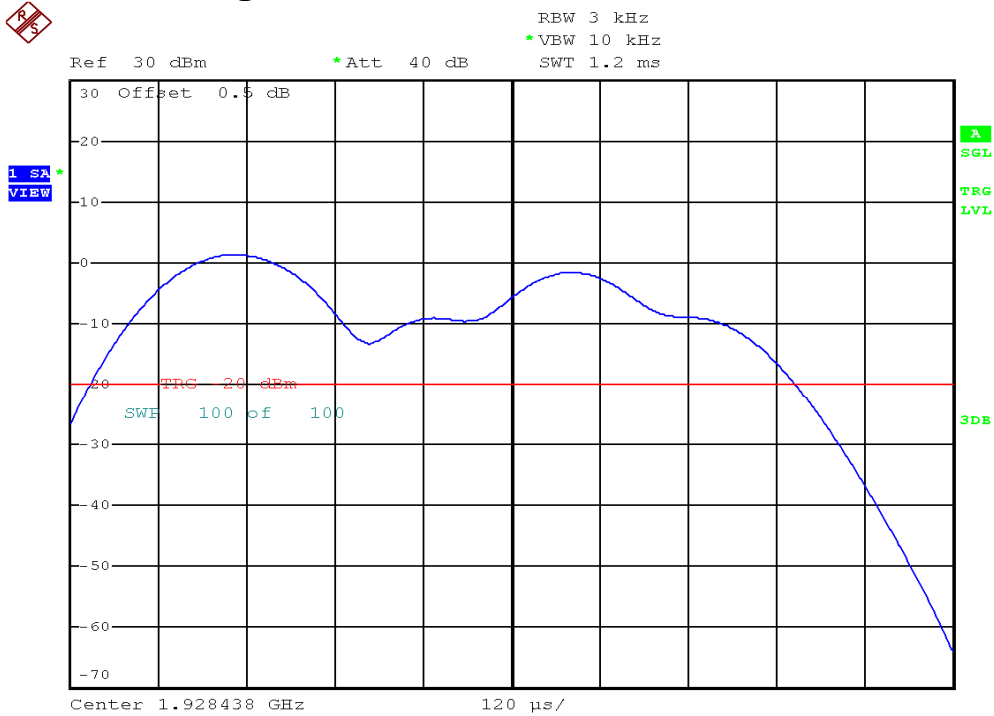

INTERTEK TESTING SERVICES

Power Spectral Density Plots

Base unit, Lowest channel, Traffic carrier

Base unit, Highest channel, Traffic carrier

INTERTEK TESTING SERVICES

Power Spectral Density Plots

Handset unit, Lowest channel, Traffic carrier

Handset unit, Highest channel, Traffic carrier