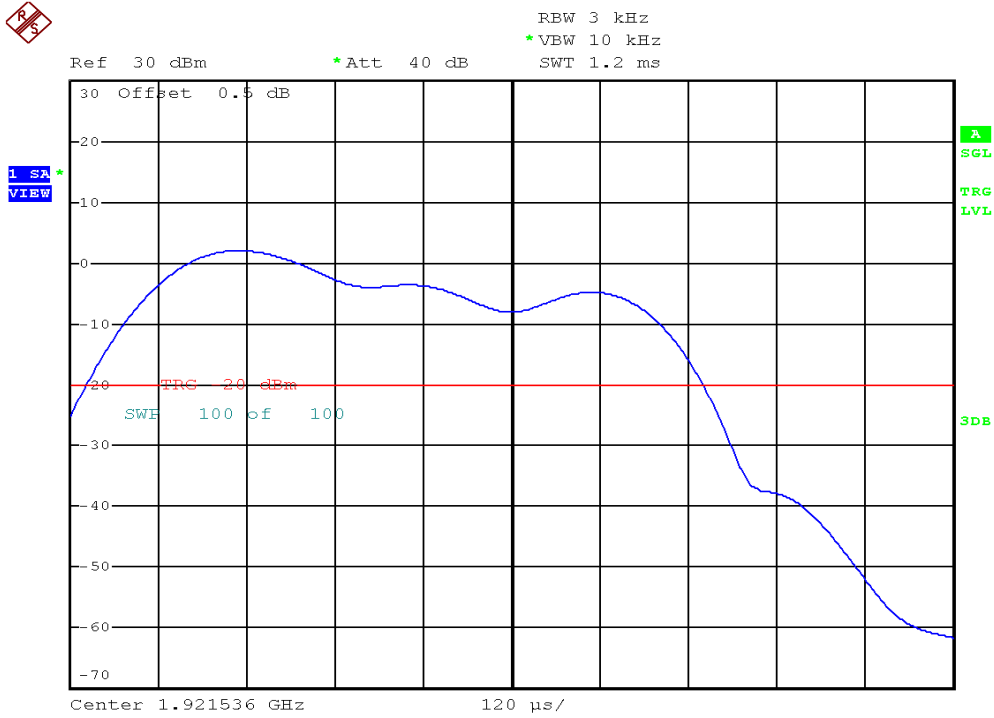

INTERTEK TESTING SERVICES

Power Spectral Density Plots

Base unit, Lowest channel, Traffic carrier

Base unit, Highest channel, Traffic carrier

INTERTEK TESTING SERVICES

Power Spectral Density Plots

Handset unit, Lowest channel, Traffic carrier

Handset unit, Highest channel, Traffic carrier