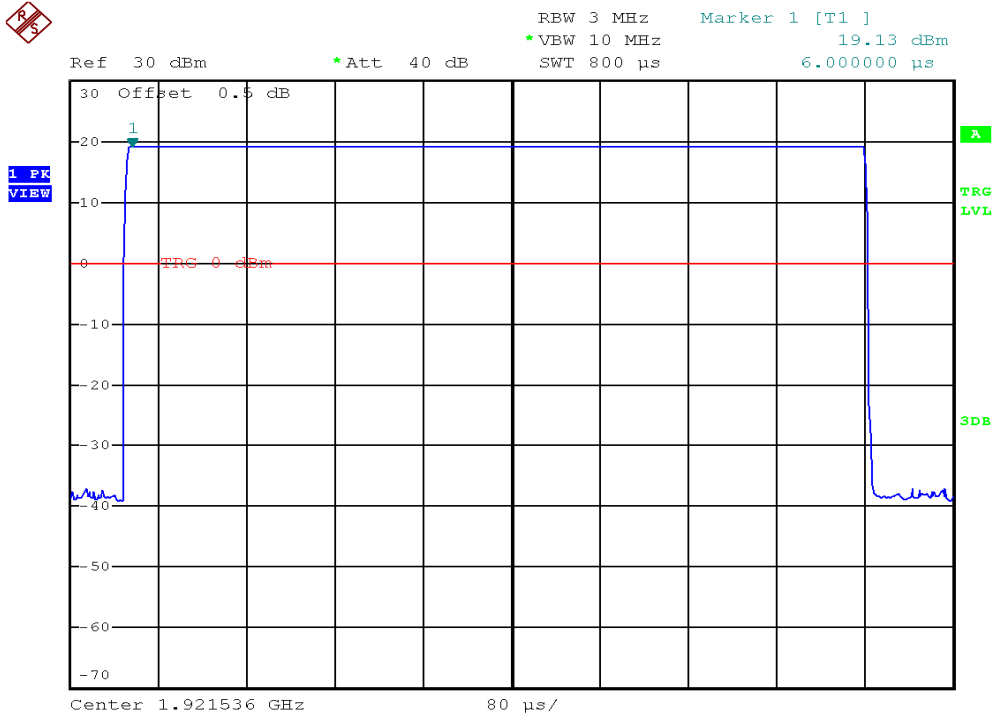

## Peak Transmit Power Plots

### Base unit, Lowest channel, Traffic carrier