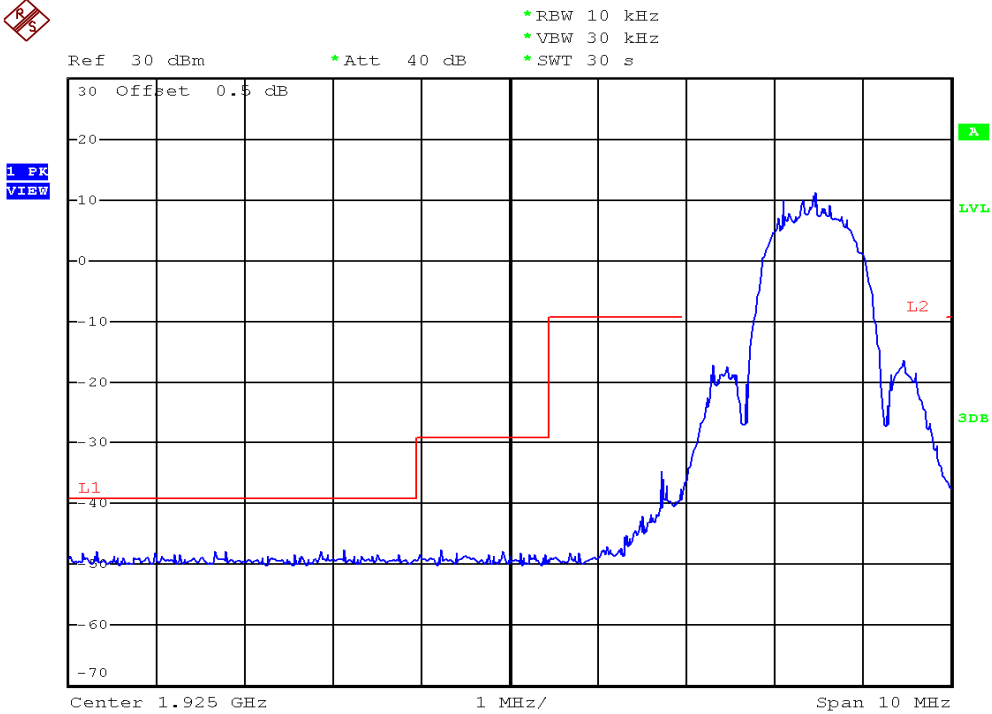

INTERTEK TESTING SERVICES

Unwanted Emission Inside The Sub-Band Plots

Base unit, Lowest channel, Traffic carrier

Base unit, Highest channel, Traffic carrier

INTERTEK TESTING SERVICES

Unwanted Emission Inside The Sub-Band Plots

Handset unit, Lowest channel, Traffic carrier

Handset unit, Highest channel, Traffic carrier