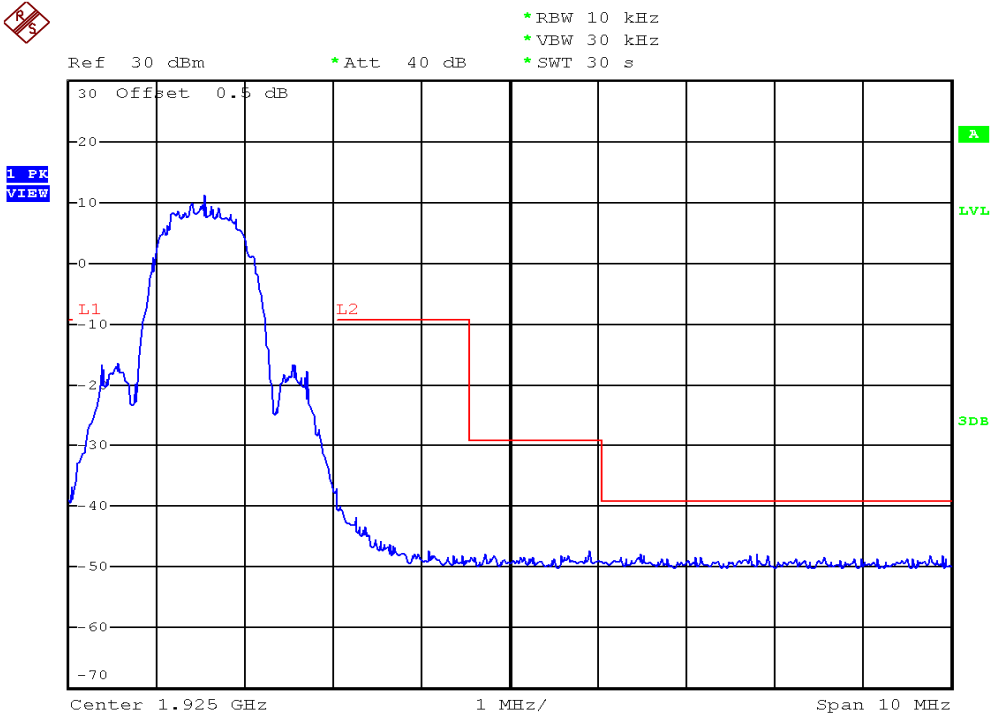

INTERTEK TESTING SERVICES

Unwanted Emission Inside The Sub-Band Plots

Base unit, Lowest channel, Traffic carrier

Base unit, Highest channel, Traffic carrier

INTERTEK TESTING SERVICES

Unwanted Emission Inside The Sub-Band Plots

Handset unit, Lowest channel, Traffic carrier

Handset unit, Highest channel, Traffic carrier