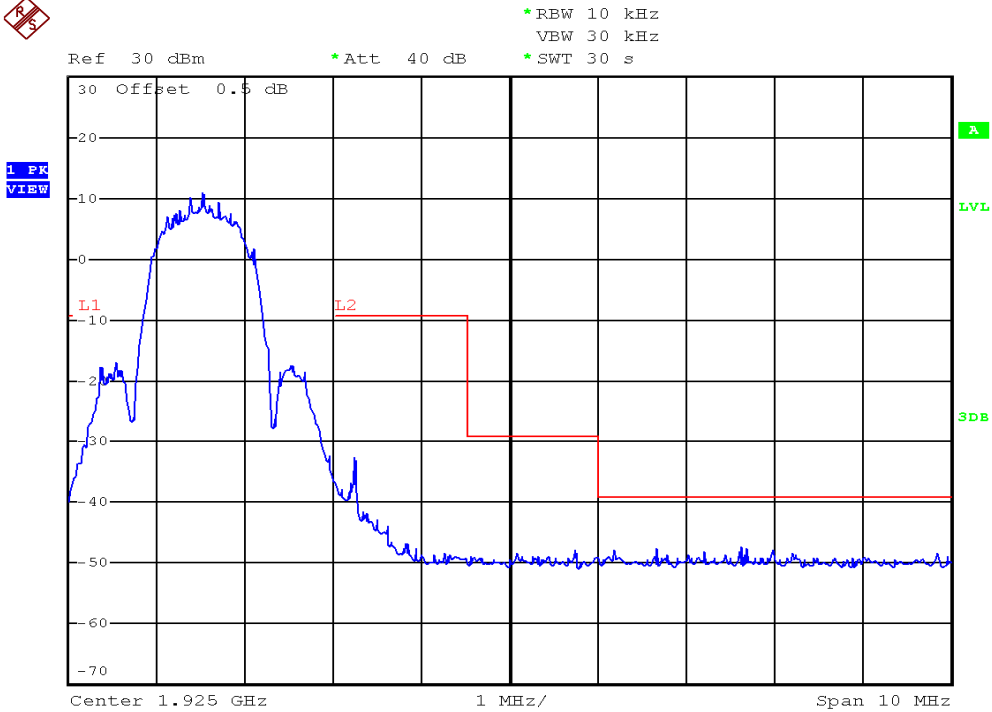

INTERTEK TESTING SERVICES

Unwanted Emission Inside The Sub-Band Plots

Base unit, Lowest channel, Traffic carrier

Base unit, Highest channel, Traffic carrier

INTERTEK TESTING SERVICES

Unwanted Emission Inside The Sub-Band Plots

Handset unit, Lowest channel, Traffic carrier

Handset unit, Highest channel, Traffic carrier