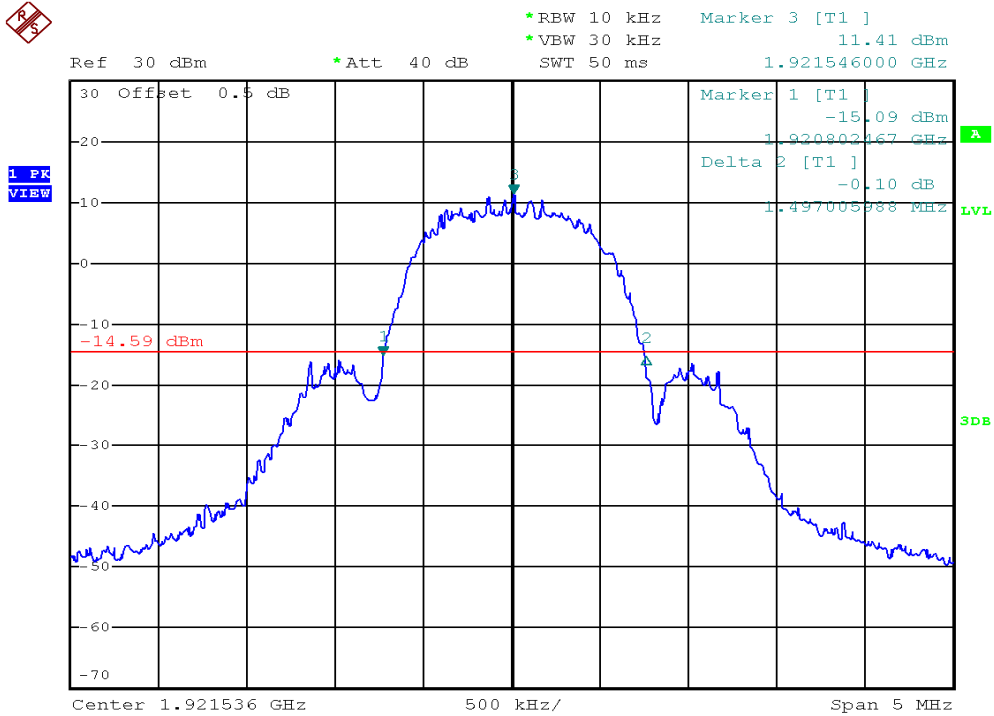

INTERTEK TESTING SERVICES

26dB Emission Bandwidth Plots

Base unit, Lowest channel, Traffic carrier

Base unit, Highest channel, Traffic carrier

INTERTEK TESTING SERVICES

26dB Emission Bandwidth Plots

Handset unit, Lowest channel, Traffic carrier

Handset unit, Highest channel, Traffic carrier