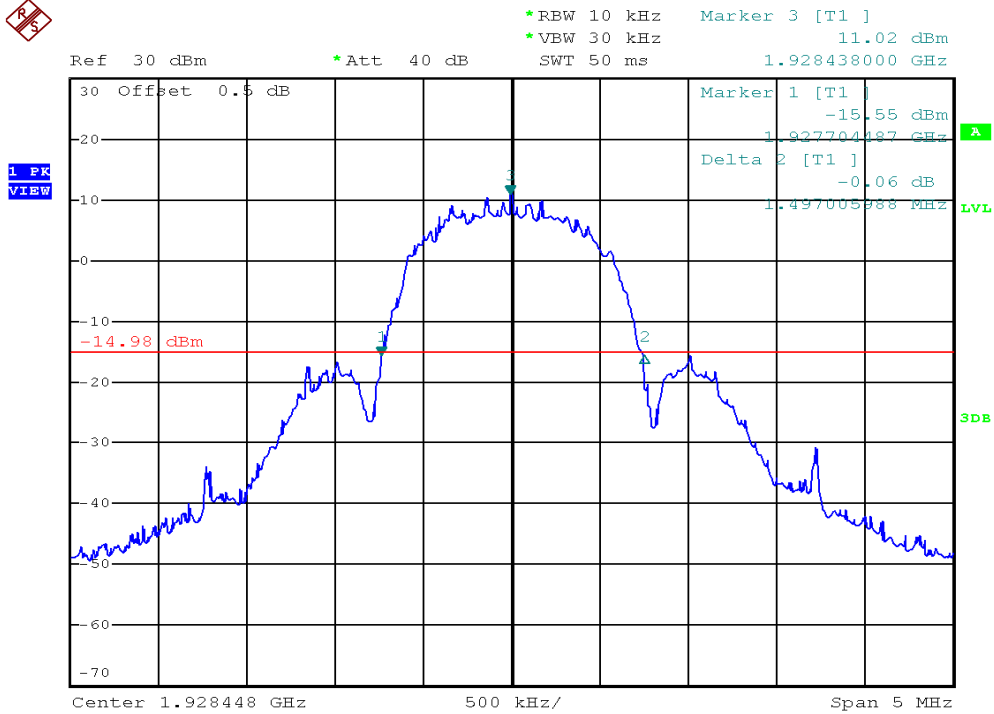

INTERTEK TESTING SERVICES

26dB Emission Bandwidth Plots

Base unit, Lowest channel, Traffic carrier

Base unit, Highest channel, Traffic carrier

INTERTEK TESTING SERVICES

26dB Emission Bandwidth Plots

Handset unit, Lowest channel, Traffic carrier

Handset unit, Highest channel, Traffic carrier