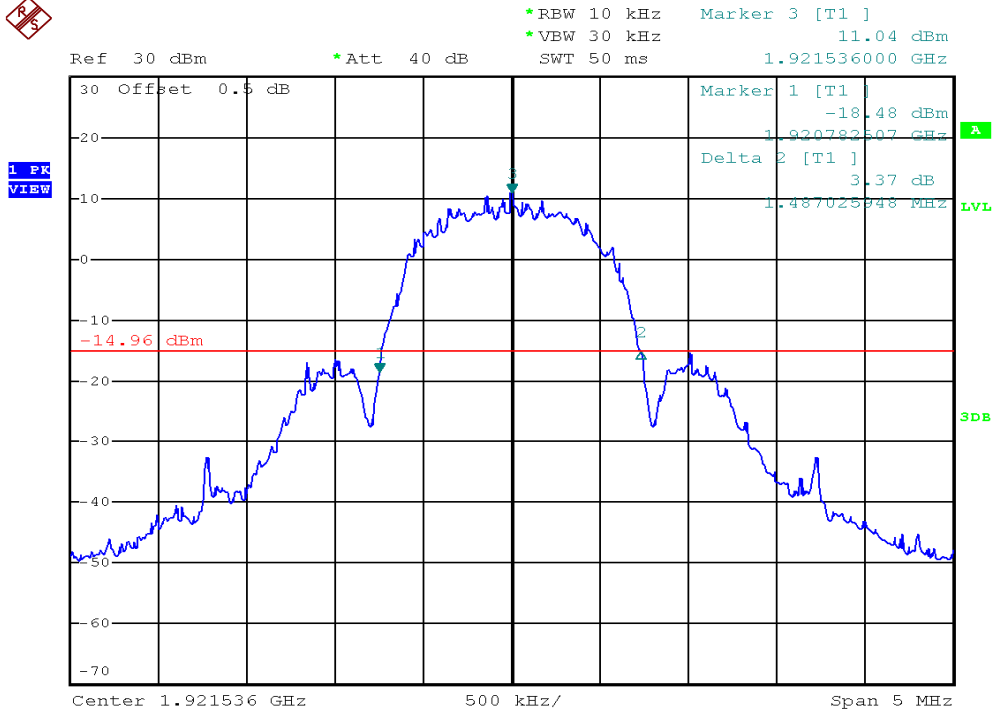

INTERTEK TESTING SERVICES

26dB Emission Bandwidth Plots

Base unit, Lowest channel, Traffic carrier

Base unit, Highest channel, Traffic carrier

INTERTEK TESTING SERVICES

26dB Emission Bandwidth Plots

Handset unit, Lowest channel, Traffic carrier

Handset unit, Highest channel, Traffic carrier