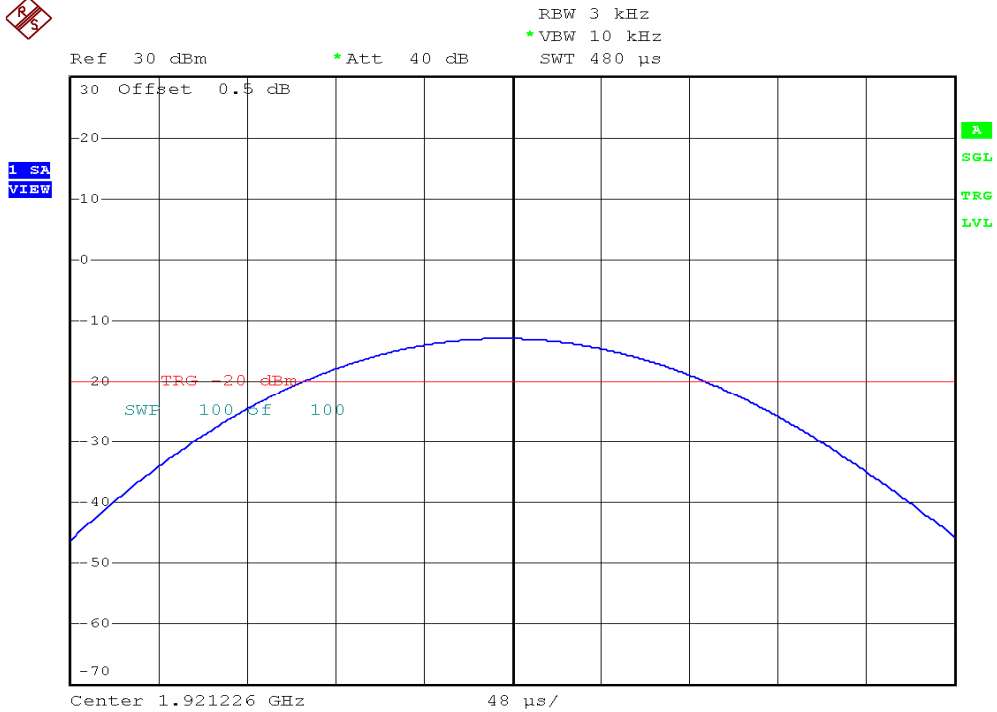

INTERTEK TESTING SERVICES

Power Spectral Density Plots

Base unit, Lowest channel, Dummy carrier