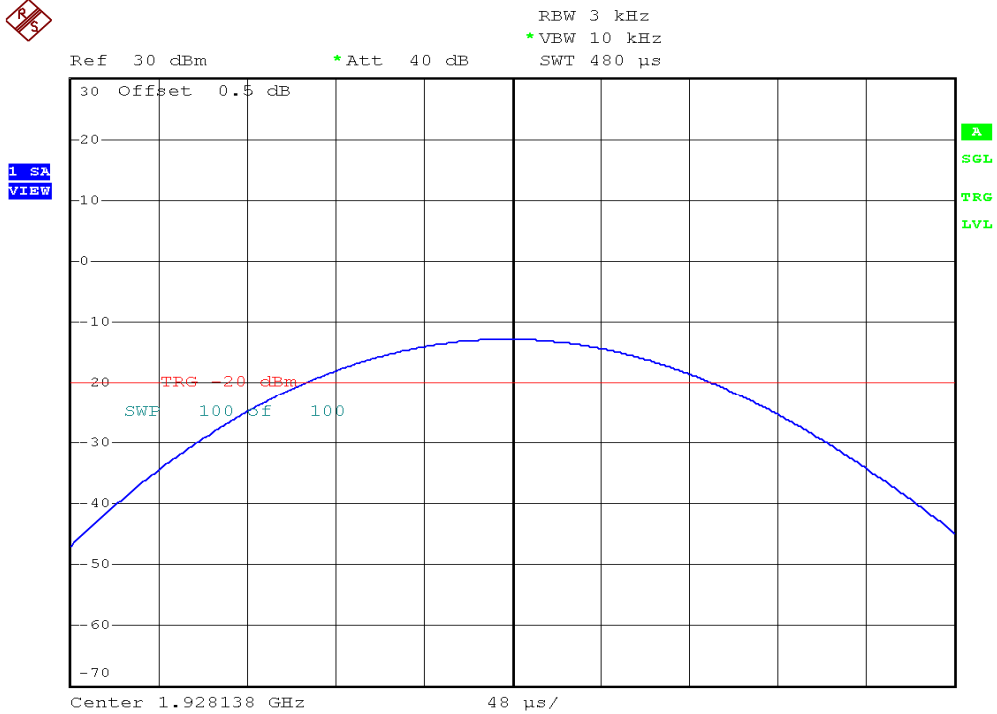

Base unit, Highest channel, Dummy carrier