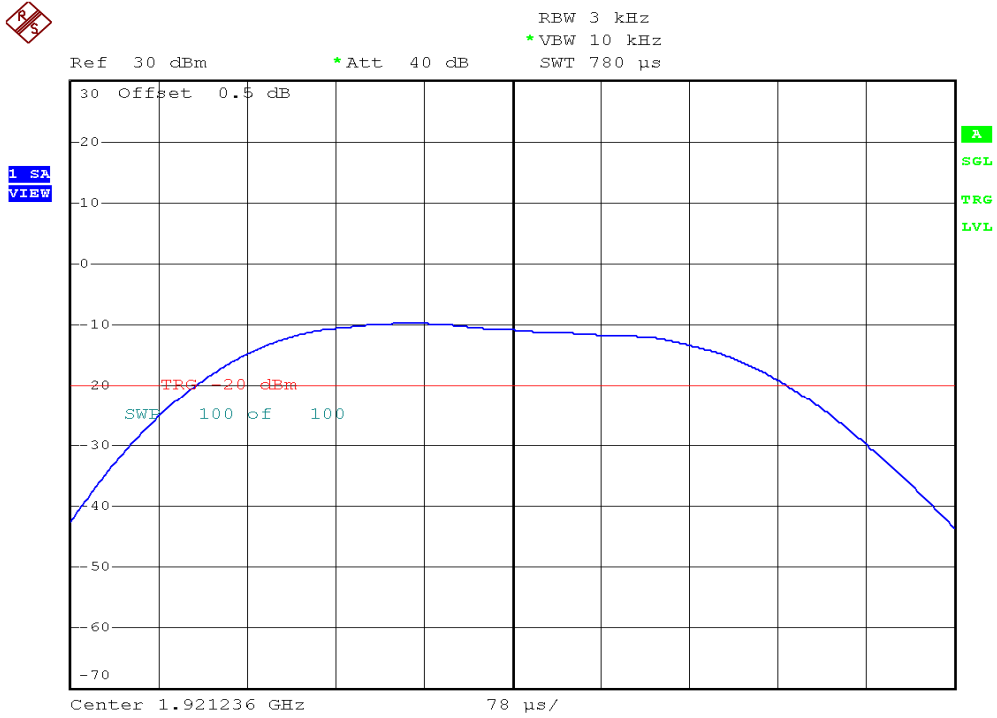

INTERTEK TESTING SERVICES

Power Spectral Density Plots

Base unit, Lowest channel, Traffic carrier