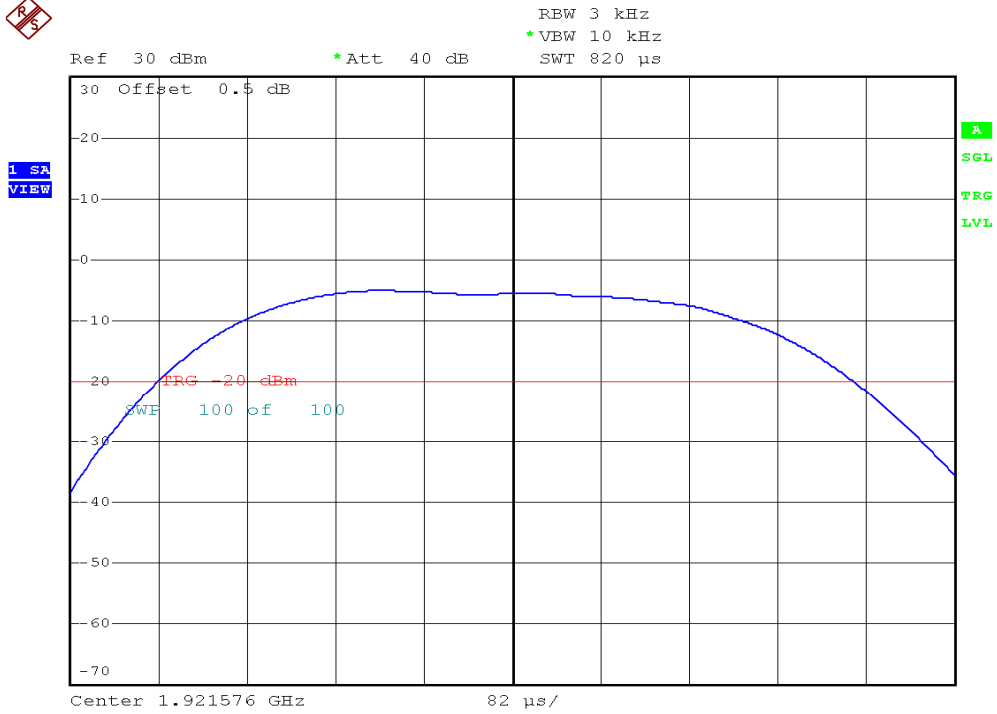

INTERTEK TESTING SERVICES

Power Spectral Density Plots

Handset unit, Lowest channel, Traffic carrier