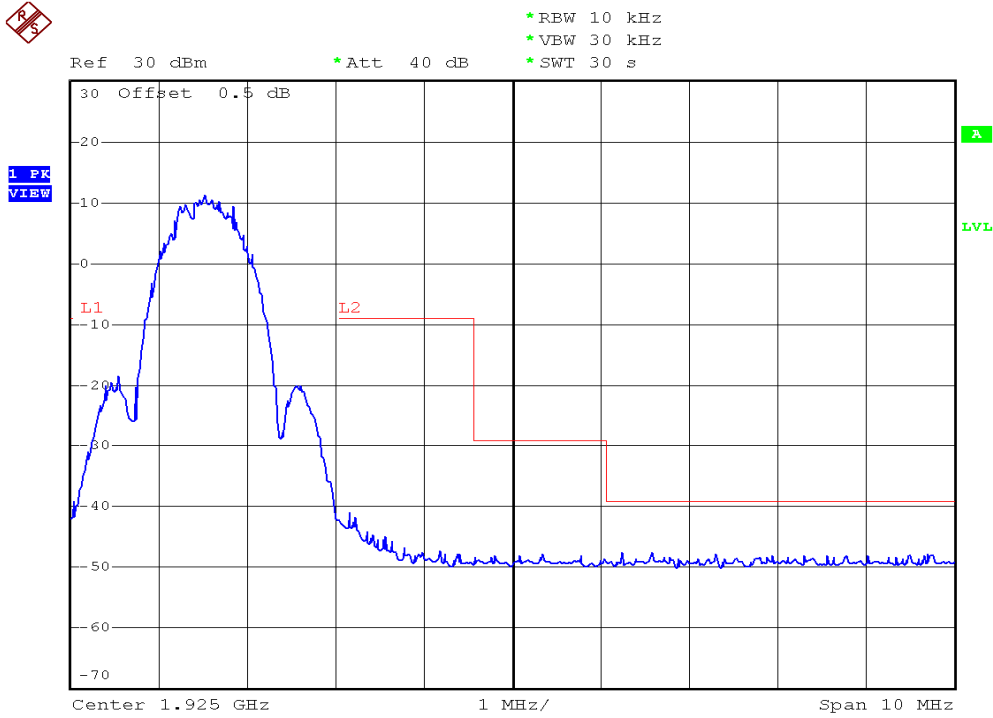

INTERTEK TESTING SERVICES

Unwanted Emission Inside The Sub-Band Plots

Base unit, Lowest channel, Traffic carrier

Base unit, Highest channel, Traffic carrier

INTERTEK TESTING SERVICES

Unwanted Emission Inside The Sub-Band Plots

Base unit, Lowest channel, Dummy carrier

Base unit, Highest channel, Dummy carrier

INTERTEK TESTING SERVICES

Unwanted Emission Inside The Sub-Band Plots

Handset unit, Lowest channel, Traffic carrier

Handset unit, Highest channel, Traffic carrier