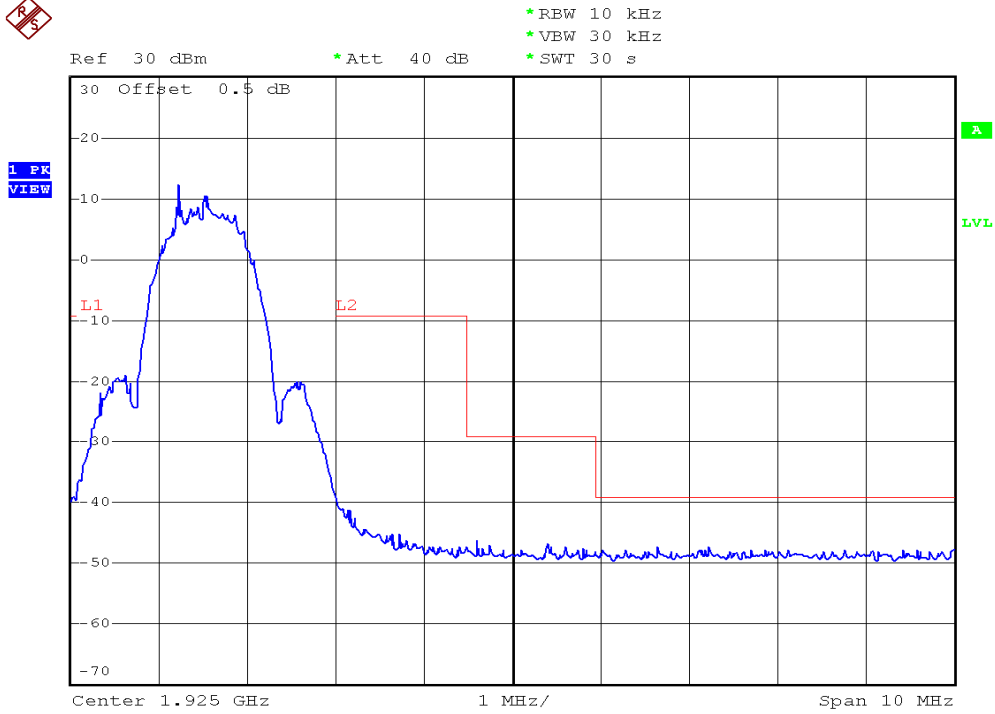

INTERTEK TESTING SERVICES

Unwanted Emission Inside The Sub-Band Plots

Base unit, Lowest channel, Traffic carrier

Base unit, Highest channel, Traffic carrier

INTERTEK TESTING SERVICES

Unwanted Emission Inside The Sub-Band Plots

Base unit, Lowest channel, Dummy carrier

Base unit, Highest channel, Dummy carrier

INTERTEK TESTING SERVICES

Unwanted Emission Inside The Sub-Band Plots

Handset unit, Lowest channel, Traffic carrier

Handset unit, Highest channel, Traffic carrier