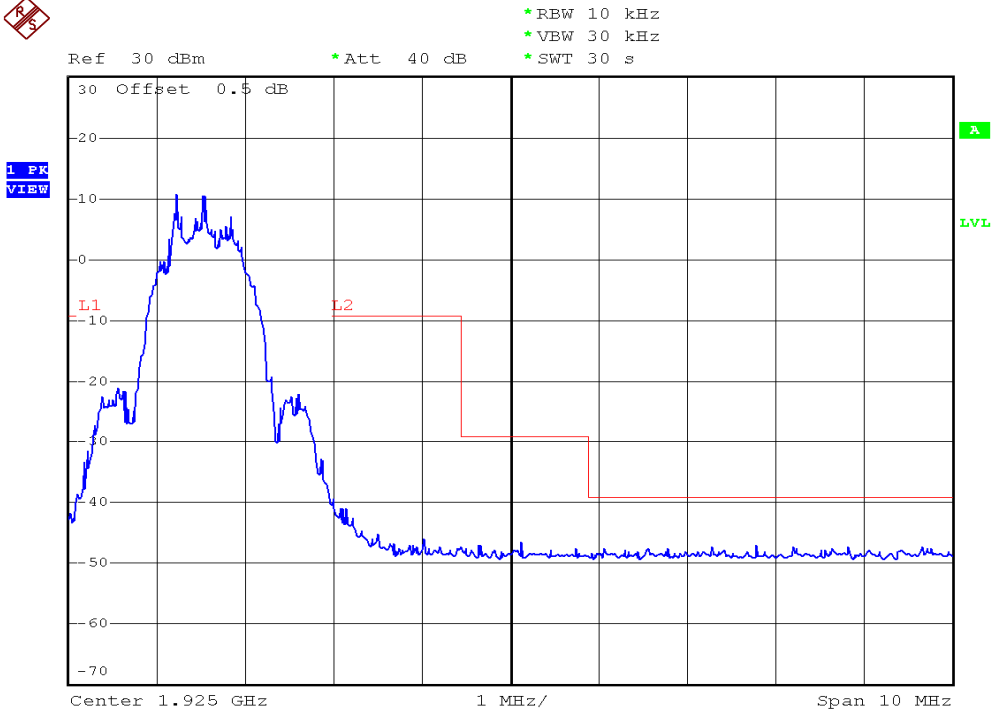

INTERTEK TESTING SERVICES

Unwanted Emission Inside The Sub-Band Plots

Base unit, Lowest channel, Traffic carrier

Base unit, Highest channel, Traffic carrier

INTERTEK TESTING SERVICES

Unwanted Emission Inside The Sub-Band Plots

Base unit, Lowest channel, Dummy carrier

Base unit, Highest channel, Dummy carrier

INTERTEK TESTING SERVICES

Unwanted Emission Inside The Sub-Band Plots

Handset unit, Lowest channel, Traffic carrier

Handset unit, Highest channel, Traffic carrier