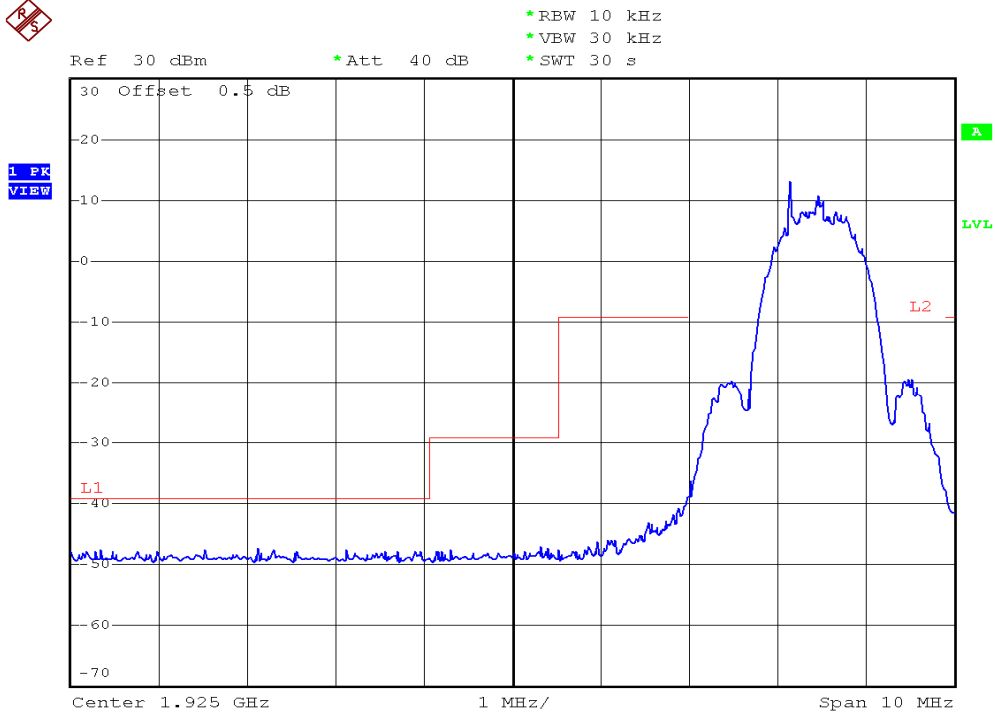

INTERTEK TESTING SERVICES

Unwanted Emission Inside The Sub-Band Plots

Base unit, Lowest channel, Traffic carrier

Base unit, Highest channel, Traffic carrier

INTERTEK TESTING SERVICES

Unwanted Emission Inside The Sub-Band Plots

Base unit, Lowest channel, Dummy carrier

Base unit, Highest channel, Dummy carrier

INTERTEK TESTING SERVICES

Unwanted Emission Inside The Sub-Band Plots

Handset unit, Lowest channel, Traffic carrier

Handset unit, Highest channel, Traffic carrier