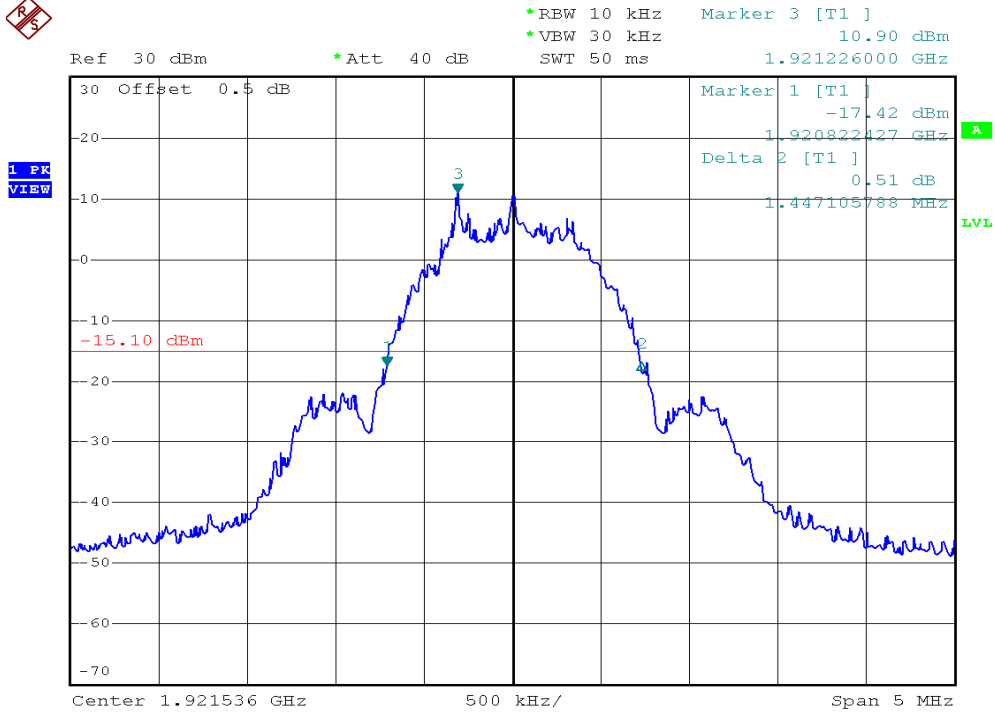

INTERTEK TESTING SERVICES

26dB Emission Bandwidth Plots

Base unit, Lowest channel, Traffic carrier

Base unit, Highest channel, Traffic carrier

INTERTEK TESTING SERVICES

26dB Emission Bandwidth Plots

Base unit, Lowest channel, Dummy carrier

Base unit, Highest channel, Dummy carrier

INTERTEK TESTING SERVICES

26dB Emission Bandwidth Plots

Handset unit, Lowest channel, Traffic carrier

Handset unit, Highest channel, Traffic carrier