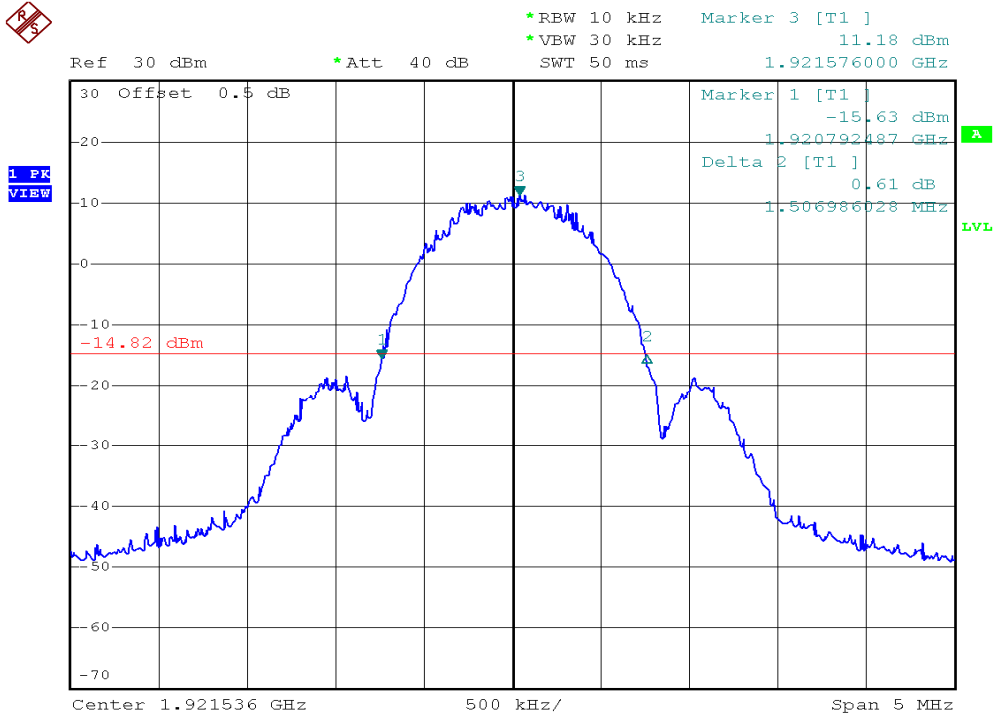

INTERTEK TESTING SERVICES

26dB Emission Bandwidth Plots

Base unit, Lowest channel, Traffic carrier

Base unit, Highest channel, Traffic carrier

INTERTEK TESTING SERVICES

26dB Emission Bandwidth Plots

Base unit, Lowest channel, Dummy carrier

Base unit, Highest channel, Dummy carrier

INTERTEK TESTING SERVICES

26dB Emission Bandwidth Plots

Handset unit, Lowest channel, Traffic carrier

Handset unit, Highest channel, Traffic carrier