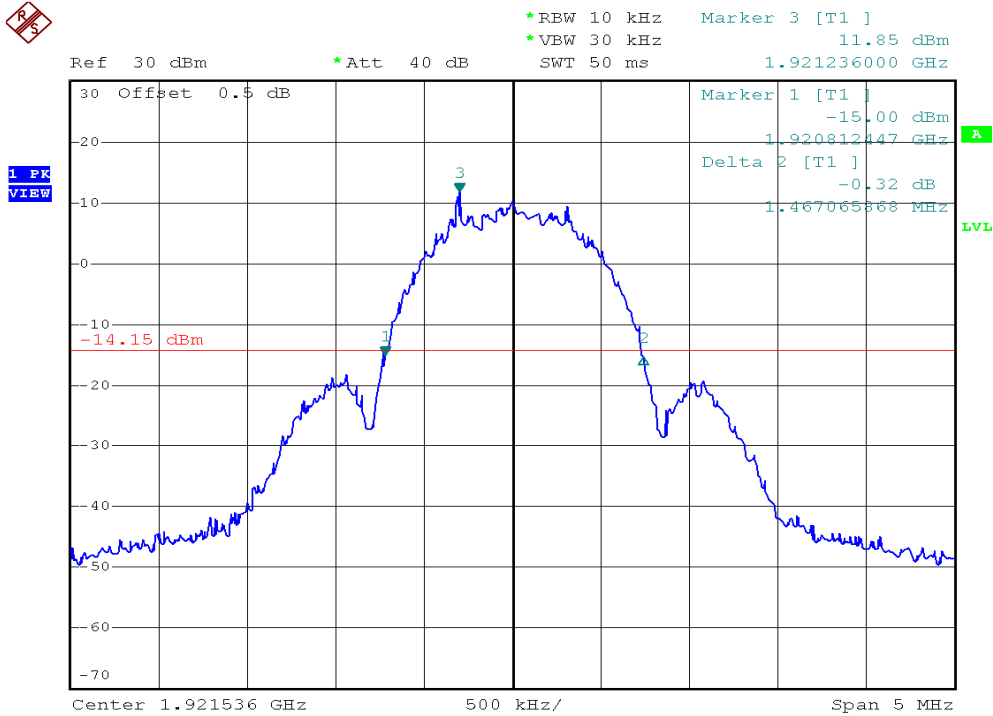

INTERTEK TESTING SERVICES

26dB Emission Bandwidth Plots

Base unit, Lowest channel, Traffic carrier

Base unit, Highest channel, Traffic carrier

INTERTEK TESTING SERVICES

26dB Emission Bandwidth Plots

Base unit, Lowest channel, Dummy carrier

Base unit, Highest channel, Dummy carrier

INTERTEK TESTING SERVICES

26dB Emission Bandwidth Plots

Handset unit, Lowest channel, Traffic carrier

Handset unit, Highest channel, Traffic carrier