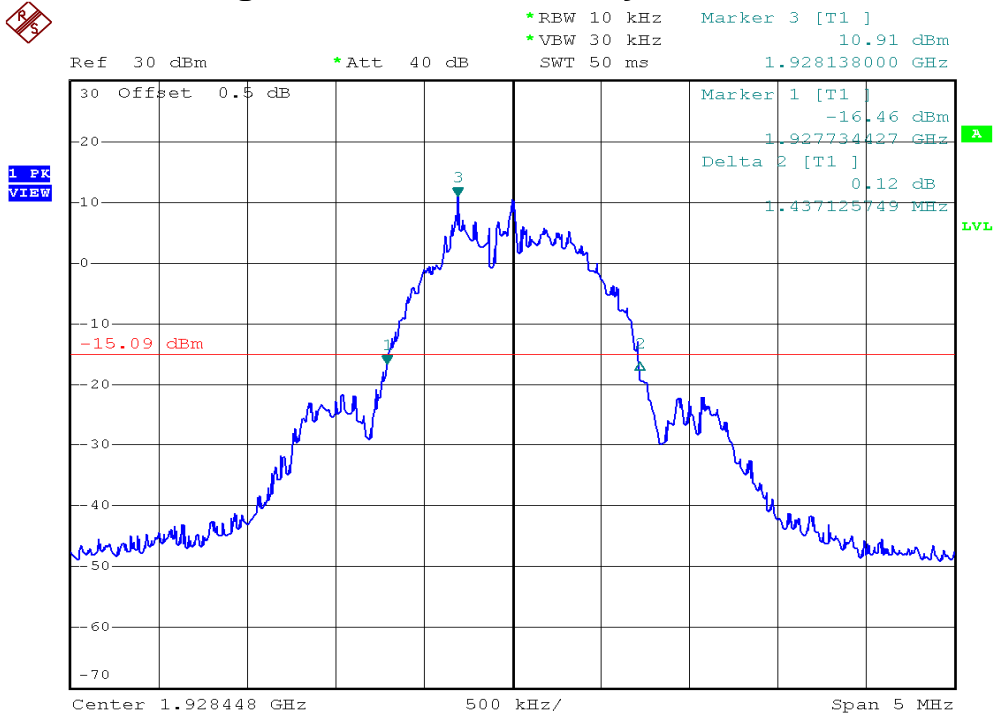

INTERTEK TESTING SERVICES

26dB Emission Bandwidth Plots

Base unit, Lowest channel, Traffic carrier

Base unit, Highest channel, Traffic carrier

INTERTEK TESTING SERVICES

26dB Emission Bandwidth Plots

Base unit, Lowest channel, Dummy carrier

Base unit, Highest channel, Dummy carrier

INTERTEK TESTING SERVICES

26dB Emission Bandwidth Plots

Handset unit, Lowest channel, Traffic carrier

Handset unit, Highest channel, Traffic carrier