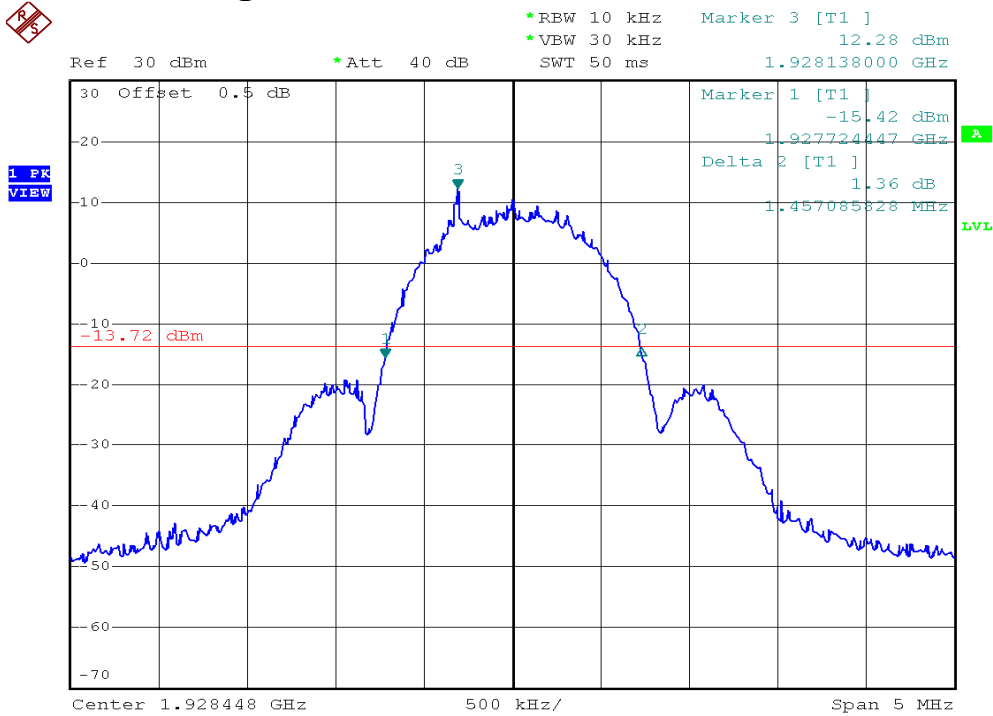

INTERTEK TESTING SERVICES

26dB Emission Bandwidth Plots

Base unit, Lowest channel, Traffic carrier

Base unit, Highest channel, Traffic carrier

INTERTEK TESTING SERVICES

26dB Emission Bandwidth Plots

Base unit, Lowest channel, Dummy carrier

Base unit, Highest channel, Dummy carrier

INTERTEK TESTING SERVICES

26dB Emission Bandwidth Plots

Handset unit, Lowest channel, Traffic carrier

Handset unit, Highest channel, Traffic carrier