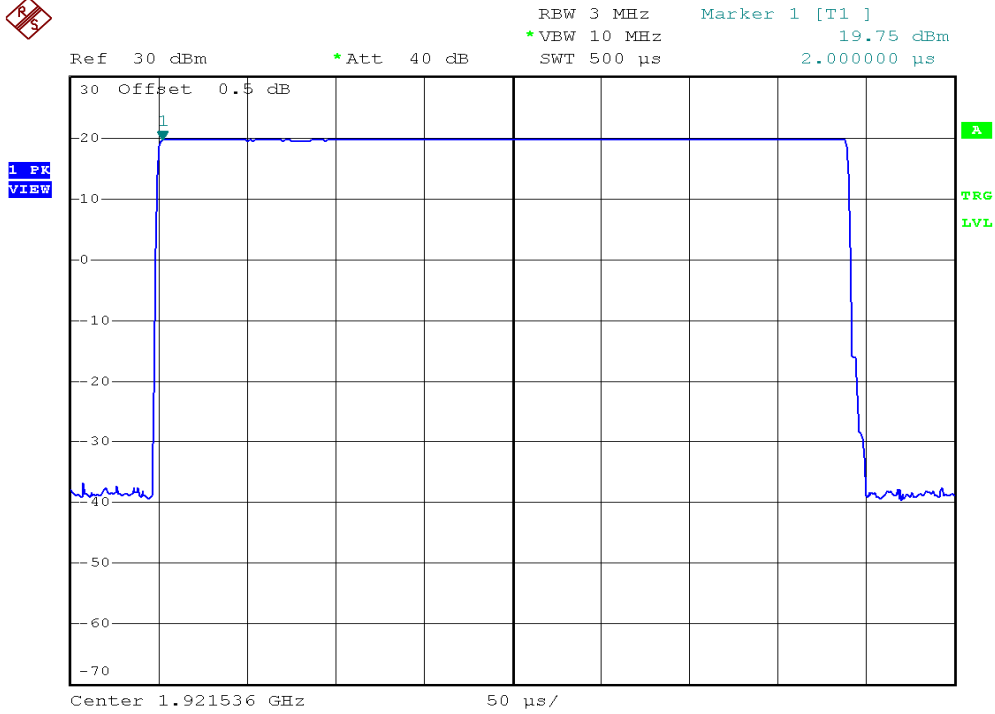

INTERTEK TESTING SERVICES

Peak Transmit Power Plots

Base unit, Lowest channel, Traffic carrier

Base unit, Highest channel, Traffic carrier

INTERTEK TESTING SERVICES

Peak Transmit Power Plots

Base unit, Lowest channel, Dummy carrier

Base unit, Highest channel, Dummy carrier

INTERTEK TESTING SERVICES

Peak Transmit Power Plots

Handset unit, Lowest channel, Traffic carrier

Handset unit, Highest channel, Traffic carrier