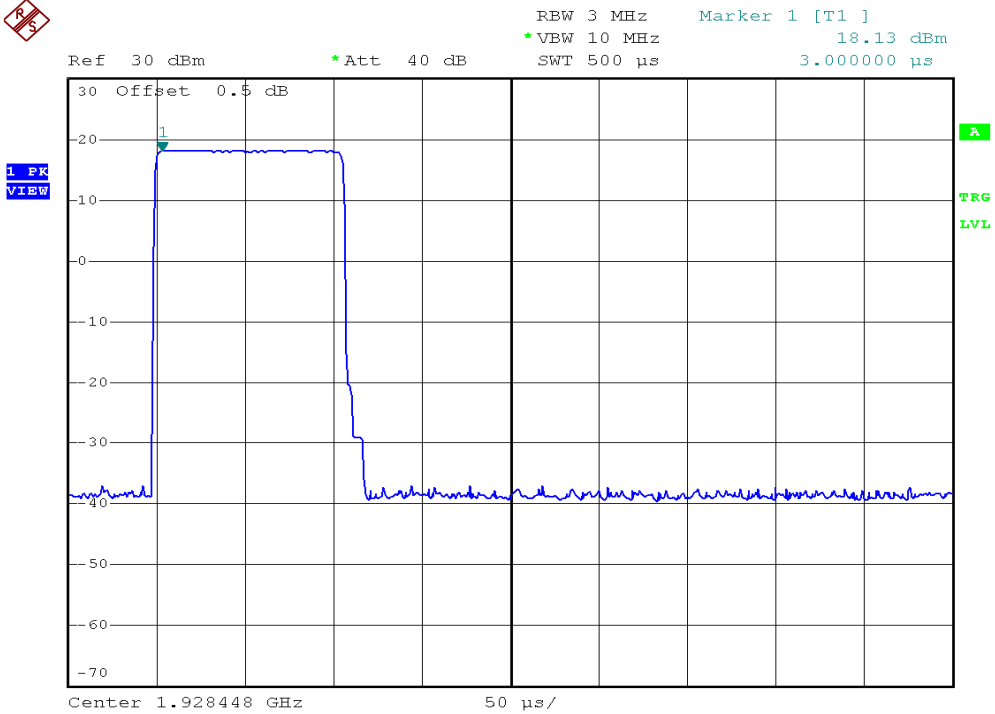

INTERTEK TESTING SERVICES

Peak Transmit Power Plots

Base unit, Lowest channel, Traffic carrier

Base unit, Highest channel, Traffic carrier

INTERTEK TESTING SERVICES

Peak Transmit Power Plots

Base unit, Lowest channel, Dummy carrier

Base unit, Highest channel, Dummy carrier

INTERTEK TESTING SERVICES

Peak Transmit Power Plots

Handset unit, Lowest channel, Traffic carrier

Handset unit, Highest channel, Traffic carrier