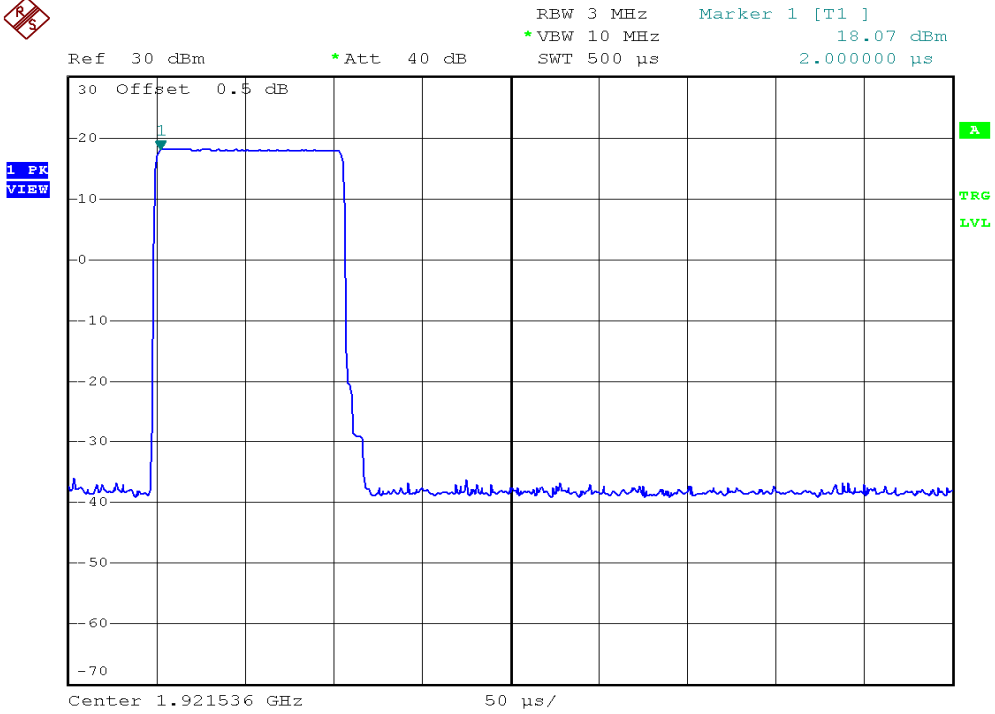

INTERTEK TESTING SERVICES

Peak Transmit Power Plots

Base unit, Lowest channel, Traffic carrier

Base unit, Highest channel, Traffic carrier

INTERTEK TESTING SERVICES

Peak Transmit Power Plots

Base unit, Lowest channel, Dummy carrier

Base unit, Highest channel, Dummy carrier

INTERTEK TESTING SERVICES

Peak Transmit Power Plots

Handset unit, Lowest channel, Traffic carrier

Handset unit, Highest channel, Traffic carrier