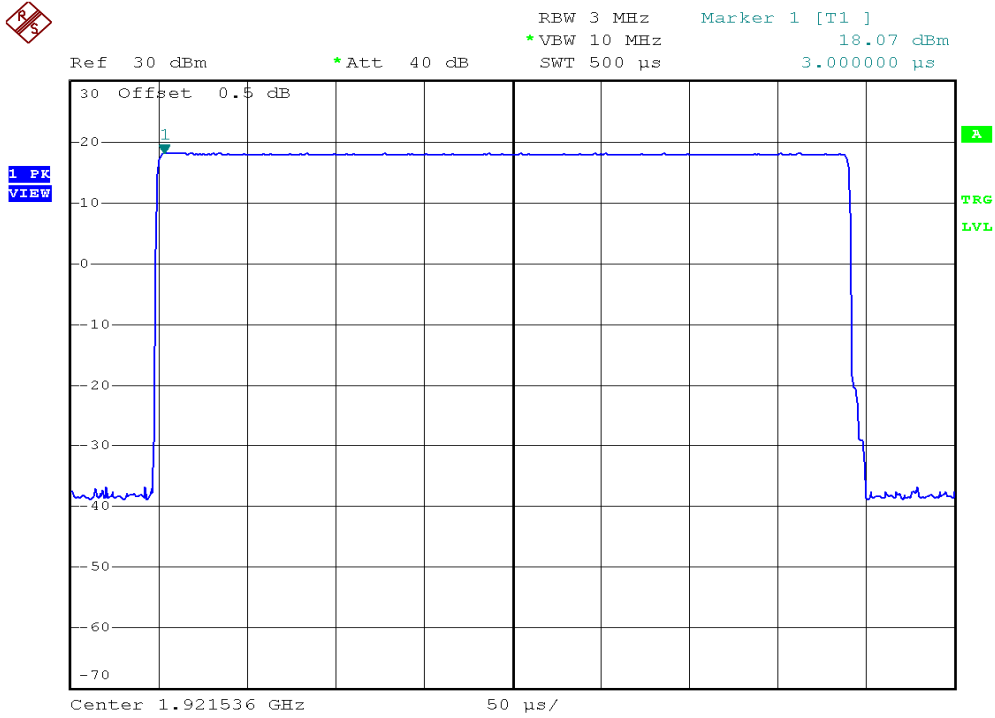

INTERTEK TESTING SERVICES

Peak Transmit Power Plots

Base unit, Lowest channel, Traffic carrier

Base unit, Highest channel, Traffic carrier

INTERTEK TESTING SERVICES

Peak Transmit Power Plots

Base unit, Lowest channel, Dummy carrier

Base unit, Highest channel, Dummy carrier

INTERTEK TESTING SERVICES

Peak Transmit Power Plots

Handset unit, Lowest channel, Traffic carrier

Handset unit, Highest channel, Traffic carrier