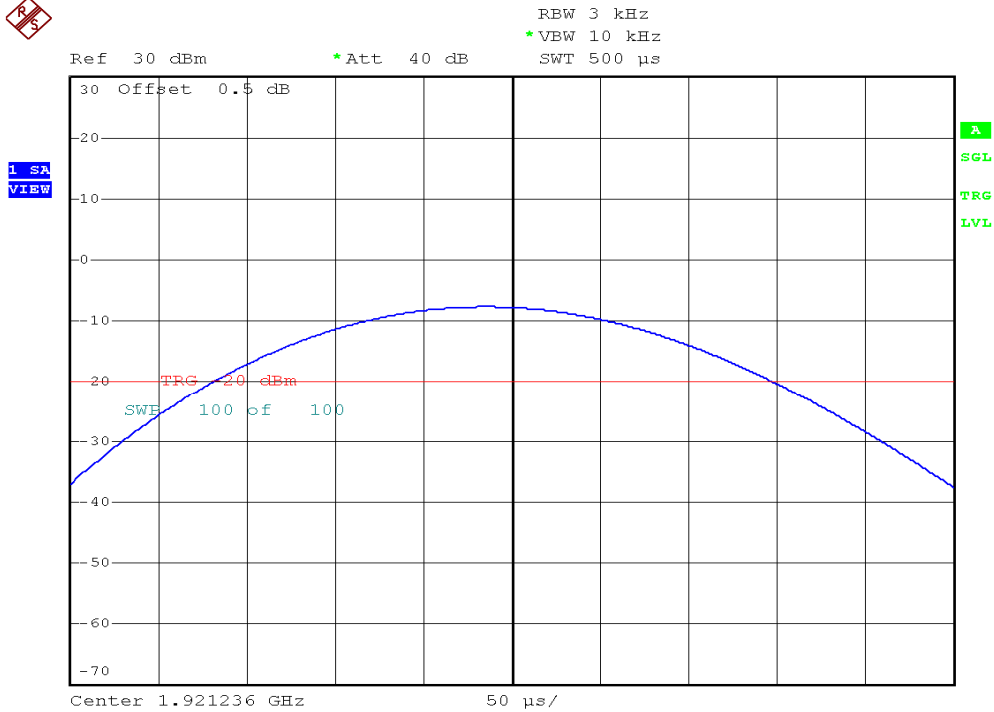

INTERTEK TESTING SERVICES

Power Spectral Density Plots

Base unit, Lowest channel, Traffic carrier

Base unit, Highest channel, Traffic carrier

INTERTEK TESTING SERVICES

Power Spectral Density Plots

Base unit, Lowest channel, Dummy carrier

Base unit, Highest channel, Dummy carrier

INTERTEK TESTING SERVICES

Power Spectral Density Plots

Handset unit, Lowest channel, Traffic carrier

Handset unit, Highest channel, Traffic carrier