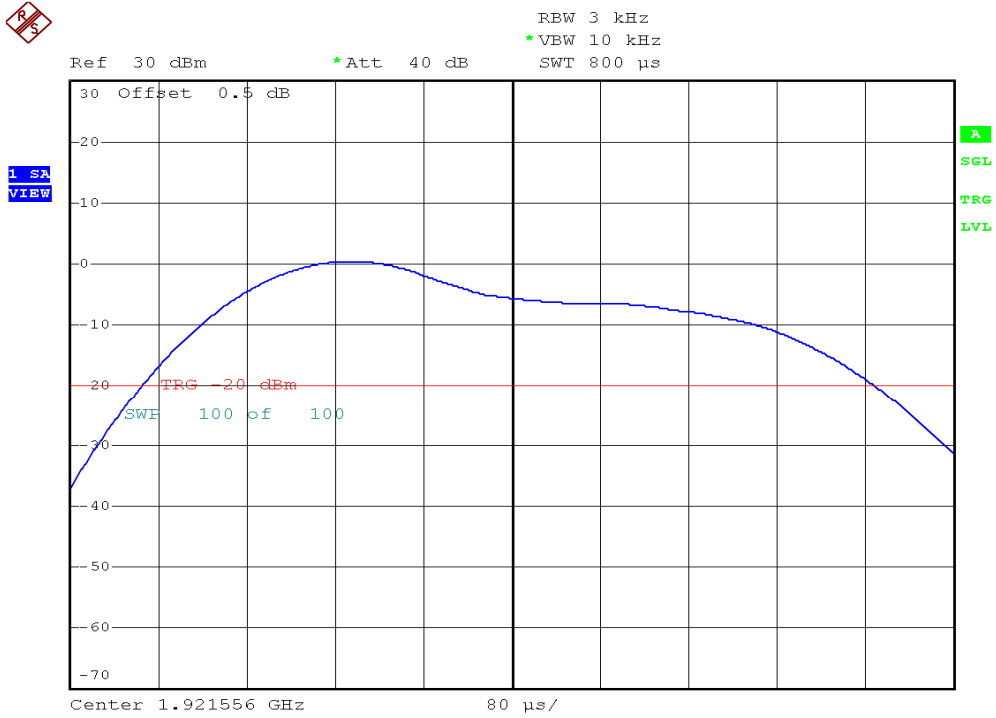

INTERTEK TESTING SERVICES

Power Spectral Density Plots

Base unit, Lowest channel, Traffic carrier

Base unit, Highest channel, Traffic carrier

INTERTEK TESTING SERVICES

Power Spectral Density Plots

Base unit, Lowest channel, Dummy carrier

Base unit, Highest channel, Dummy carrier

INTERTEK TESTING SERVICES

Power Spectral Density Plots

Handset unit, Lowest channel, Traffic carrier

Handset unit, Highest channel, Traffic carrier