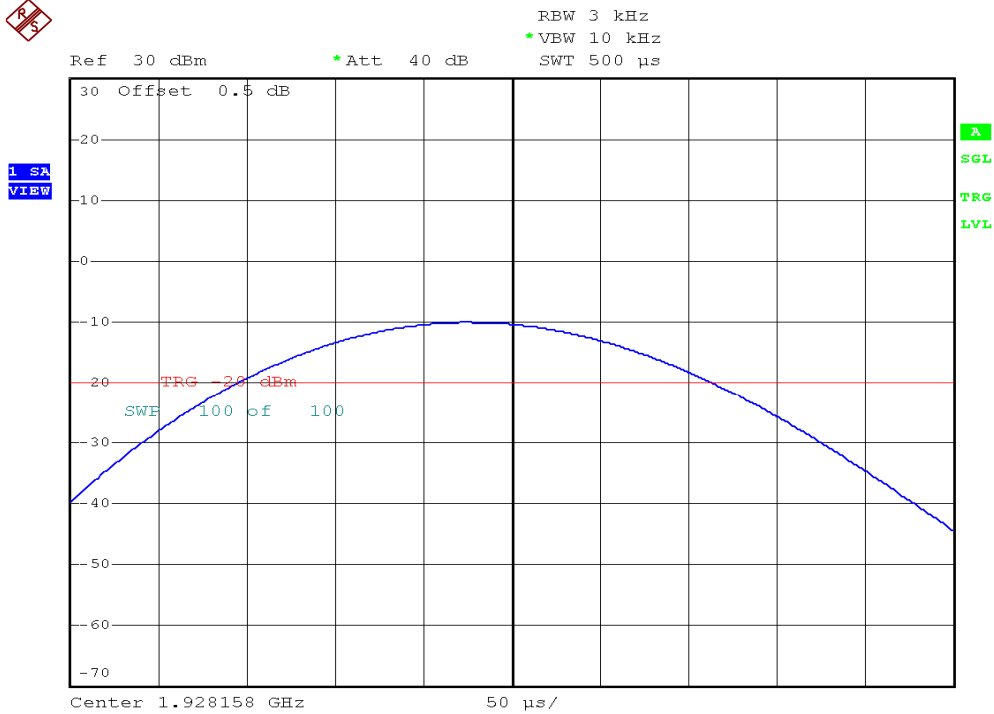

INTERTEK TESTING SERVICES

Power Spectral Density Plots

Base unit, Lowest channel, Traffic carrier

Base unit, Highest channel, Traffic carrier

INTERTEK TESTING SERVICES

Power Spectral Density Plots

Base unit, Lowest channel, Dummy carrier

Base unit, Highest channel, Dummy carrier

INTERTEK TESTING SERVICES

Power Spectral Density Plots

Handset unit, Lowest channel, Traffic carrier

Handset unit, Highest channel, Traffic carrier