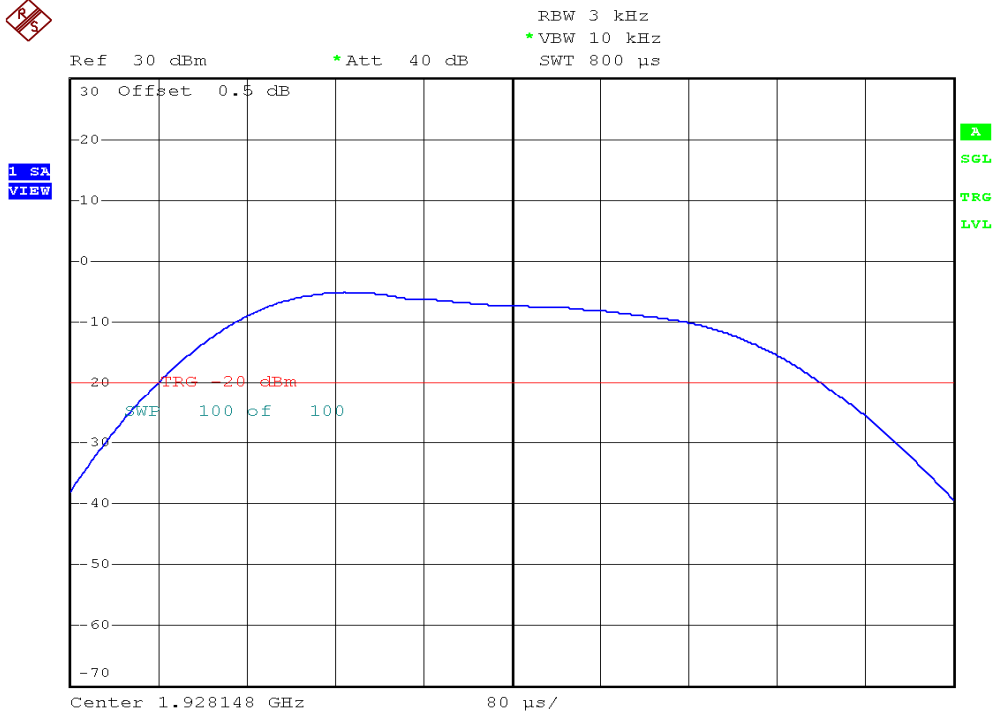

INTERTEK TESTING SERVICES

Power Spectral Density Plots

Base unit, Lowest channel, Traffic carrier

Base unit, Highest channel, Traffic carrier

INTERTEK TESTING SERVICES

Power Spectral Density Plots

Base unit, Lowest channel, Dummy carrier

Base unit, Highest channel, Dummy carrier

INTERTEK TESTING SERVICES

Power Spectral Density Plots

Handset unit, Lowest channel, Traffic carrier

Handset unit, Highest channel, Traffic carrier