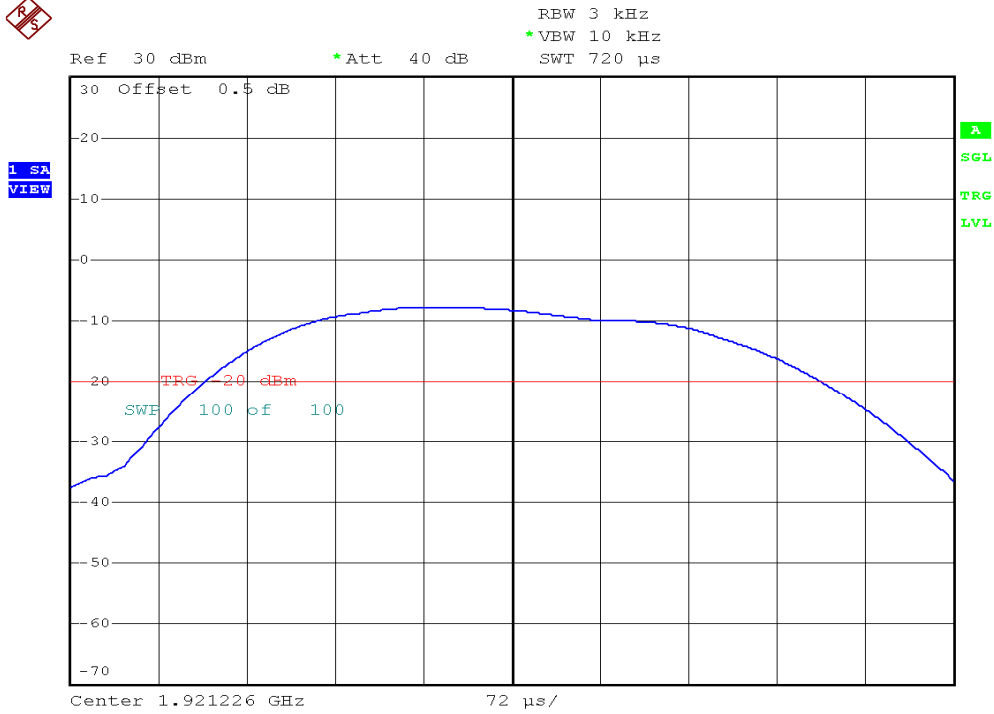

INTERTEK TESTING SERVICES

Power Spectral Density Plots

Base unit, Lowest channel, Traffic carrier

Base unit, Highest channel, Traffic carrier

INTERTEK TESTING SERVICES

Power Spectral Density Plots

Base unit, Lowest channel, Dummy carrier

Base unit, Highest channel, Dummy carrier

INTERTEK TESTING SERVICES

Power Spectral Density Plots

Handset unit, Lowest channel, Traffic carrier

Handset unit, Highest channel, Traffic carrier