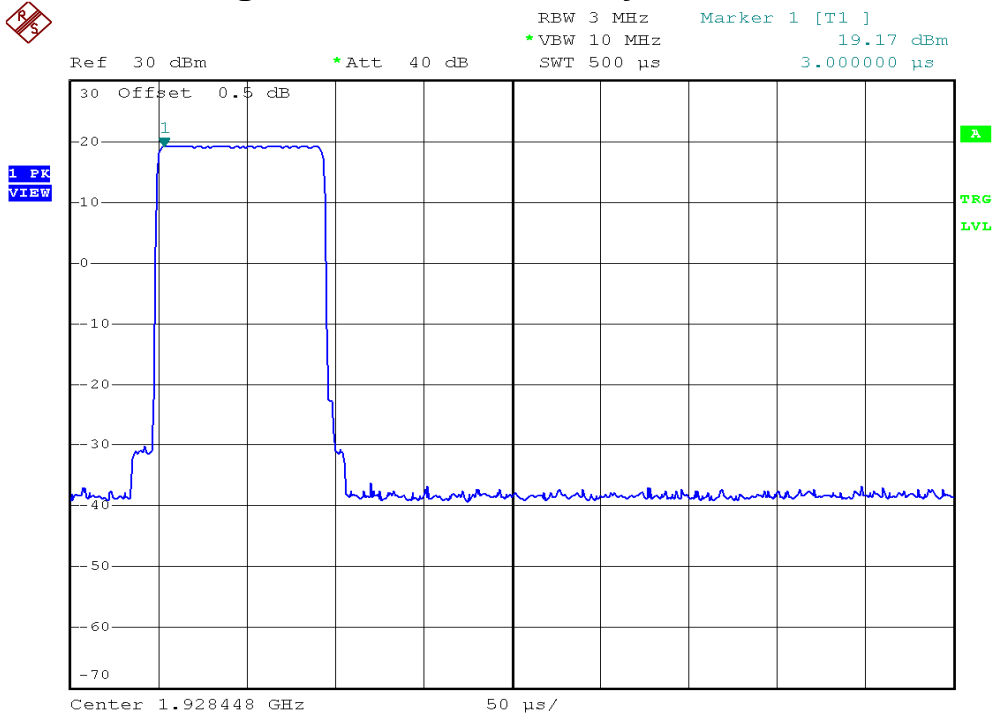

Base unit, Lowest channel, Dummy carrier

INTERTEK TESTING SERVICES

Peak Transmit Power Plots

Base unit, Middle channel, Dummy carrier

Base unit, Highest channel, Dummy carrier

INTERTEK TESTING SERVICES

Peak Transmit Power Plots

Handset unit, Lowest channel, Traffic carrier

Handset unit, Middle channel, Traffic carrier

INTERTEK TESTING SERVICES

Peak Transmit Power Plots

Handset unit, Highest channel, Traffic carrier