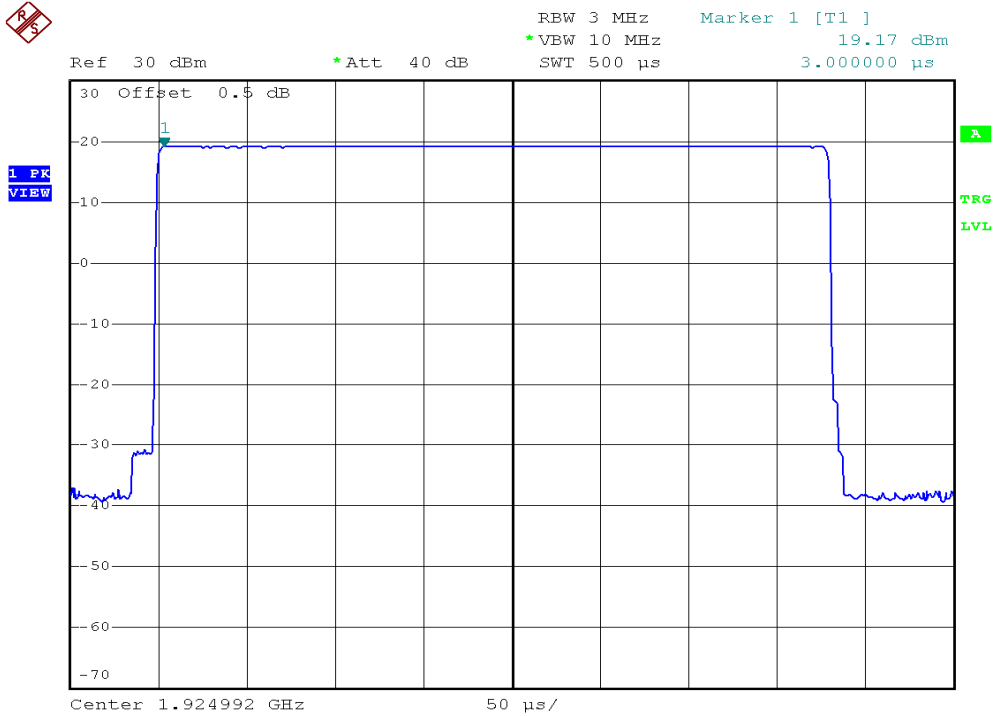

INTERTEK TESTING SERVICES

Peak Transmit Power Plots

Base unit, Lowest channel, Traffic carrier

Base unit, Middle channel, Traffic carrier

INTERTEK TESTING SERVICES

Peak Transmit Power Plots

Base unit, Highest channel, Traffic carrier

Base unit, Lowest channel, Dummy carrier

INTERTEK TESTING SERVICES

Peak Transmit Power Plots

Base unit, Middle channel, Dummy carrier

Base unit, Highest channel, Dummy carrier

INTERTEK TESTING SERVICES

Peak Transmit Power Plots

Handset unit, Lowest channel, Traffic carrier

Handset unit, Middle channel, Traffic carrier

INTERTEK TESTING SERVICES

Peak Transmit Power Plots

Handset unit, Highest channel, Traffic carrier