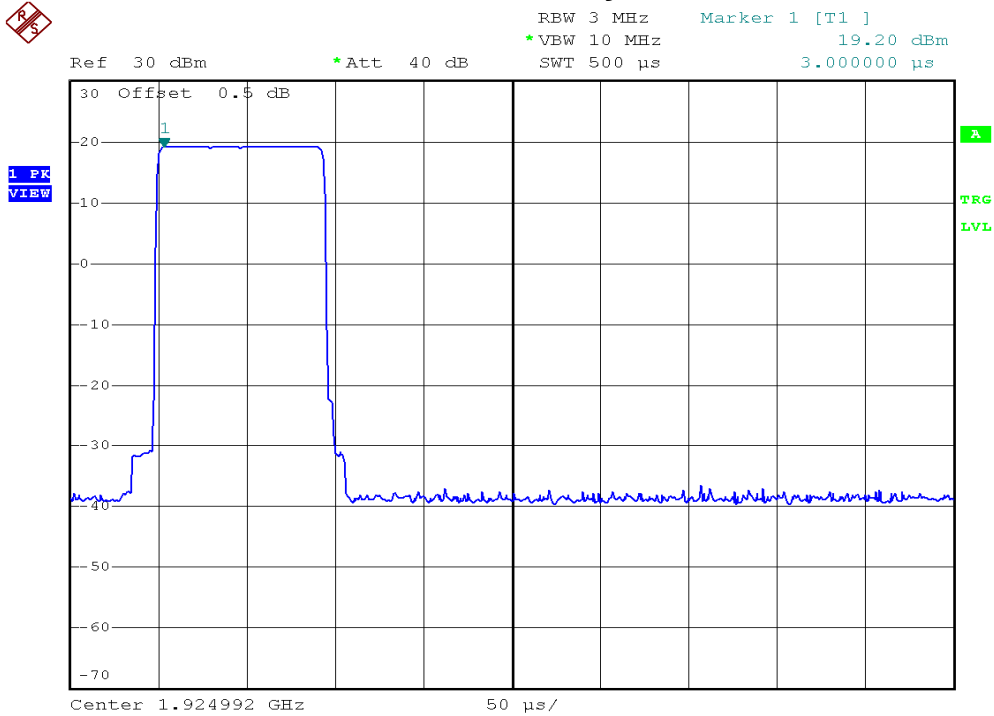

INTERTEK TESTING SERVICES

Peak Transmit Power Plots

Base unit, Lowest channel, Traffic carrier

Base unit, Middle channel, Traffic carrier

INTERTEK TESTING SERVICES

Peak Transmit Power Plots

Base unit, Highest channel, Traffic carrier

Base unit, Lowest channel, Dummy carrier

INTERTEK TESTING SERVICES

Peak Transmit Power Plots

Base unit, Middle channel, Dummy carrier

Base unit, Highest channel, Dummy carrier

INTERTEK TESTING SERVICES

Peak Transmit Power Plots

Handset unit, Lowest channel, Traffic carrier

Handset unit, Middle channel, Traffic carrier

INTERTEK TESTING SERVICES

Peak Transmit Power Plots

Handset unit, Highest channel, Traffic carrier