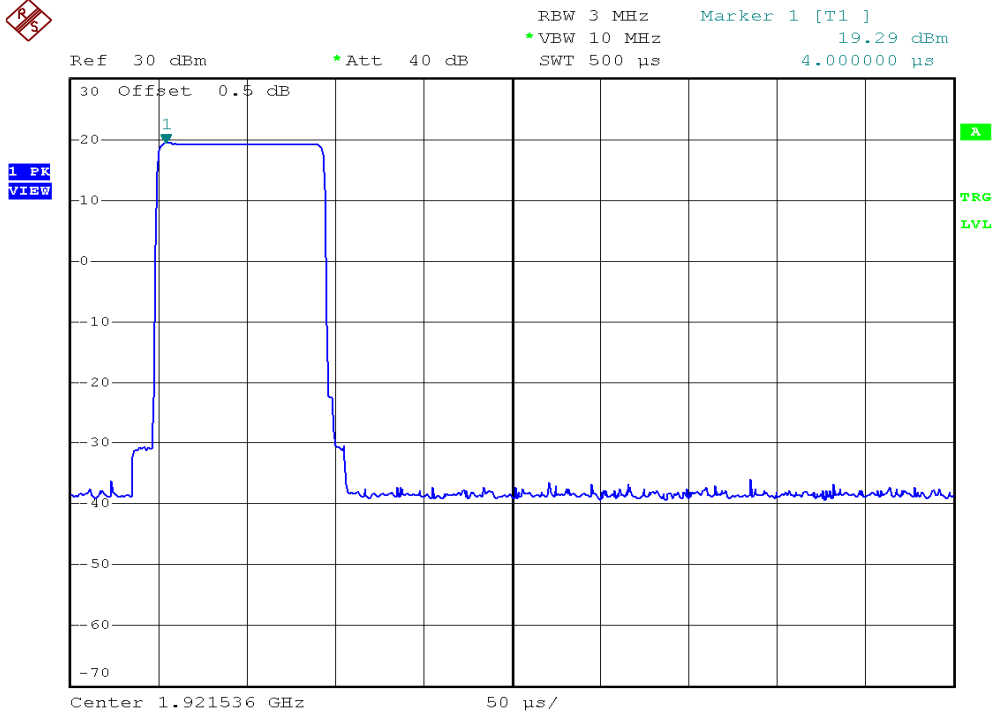

INTERTEK TESTING SERVICES

Peak Transmit Power Plots

Base unit, Lowest channel, Traffic carrier

Base unit, Middle channel, Traffic carrier

INTERTEK TESTING SERVICES

Peak Transmit Power Plots

Base unit, Highest channel, Traffic carrier

Base unit, Lowest channel, Dummy carrier

INTERTEK TESTING SERVICES

Peak Transmit Power Plots

Base unit, Middle channel, Dummy carrier

Base unit, Highest channel, Dummy carrier

INTERTEK TESTING SERVICES

Peak Transmit Power Plots

Handset unit, Lowest channel, Traffic carrier

Handset unit, Middle channel, Traffic carrier

INTERTEK TESTING SERVICES

Peak Transmit Power Plots

Handset unit, Highest channel, Traffic carrier