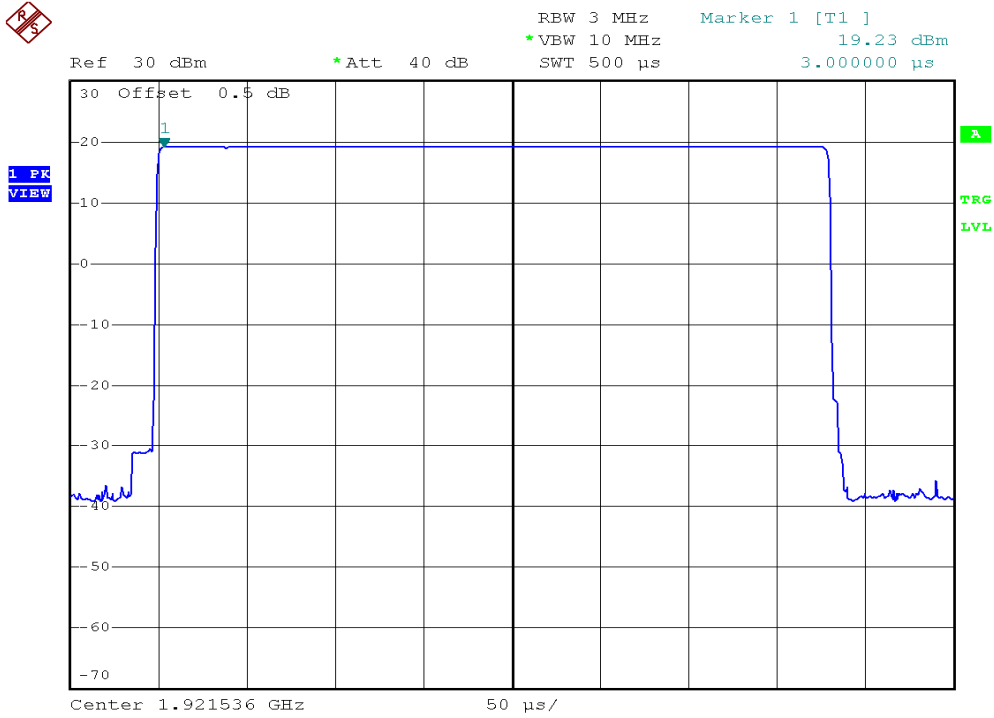

INTERTEK TESTING SERVICES

Peak Transmit Power Plots

Base unit, Lowest channel, Traffic carrier

Base unit, Middle channel, Traffic carrier

INTERTEK TESTING SERVICES

Peak Transmit Power Plots

Base unit, Highest channel, Traffic carrier

Base unit, Lowest channel, Dummy carrier

INTERTEK TESTING SERVICES

Peak Transmit Power Plots

Base unit, Middle channel, Dummy carrier

Base unit, Highest channel, Dummy carrier

INTERTEK TESTING SERVICES

Peak Transmit Power Plots

Handset unit, Lowest channel, Traffic carrier

Handset unit, Middle channel, Traffic carrier

INTERTEK TESTING SERVICES

Peak Transmit Power Plots

Handset unit, Highest channel, Traffic carrier