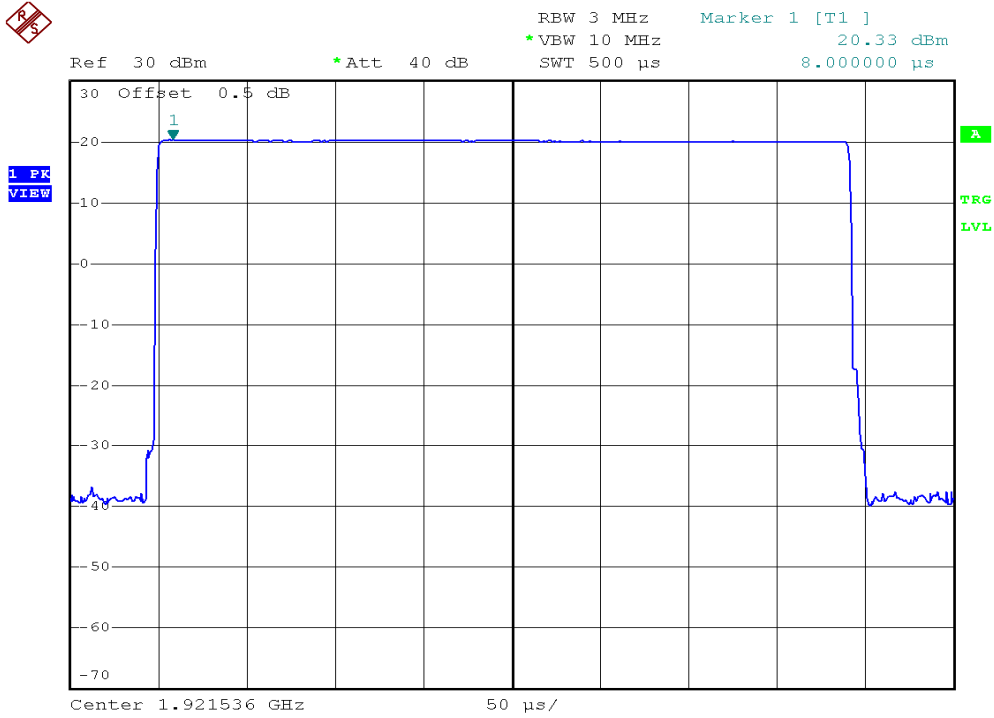

INTERTEK TESTING SERVICES

Peak Transmit Power Plots

Base unit, Lowest channel, Traffic carrier

Base unit, Middle channel, Traffic carrier

INTERTEK TESTING SERVICES

Peak Transmit Power Plots

Base unit, Highest channel, Traffic carrier

Base unit, Lowest channel, Dummy carrier

INTERTEK TESTING SERVICES

Peak Transmit Power Plots

Base unit, Middle channel, Dummy carrier

Base unit, Highest channel, Dummy carrier

INTERTEK TESTING SERVICES

Peak Transmit Power Plots

Handset unit, Lowest channel, Traffic carrier

Handset unit, Middle channel, Traffic carrier

INTERTEK TESTING SERVICES

Peak Transmit Power Plots

Handset unit, Highest channel, Traffic carrier