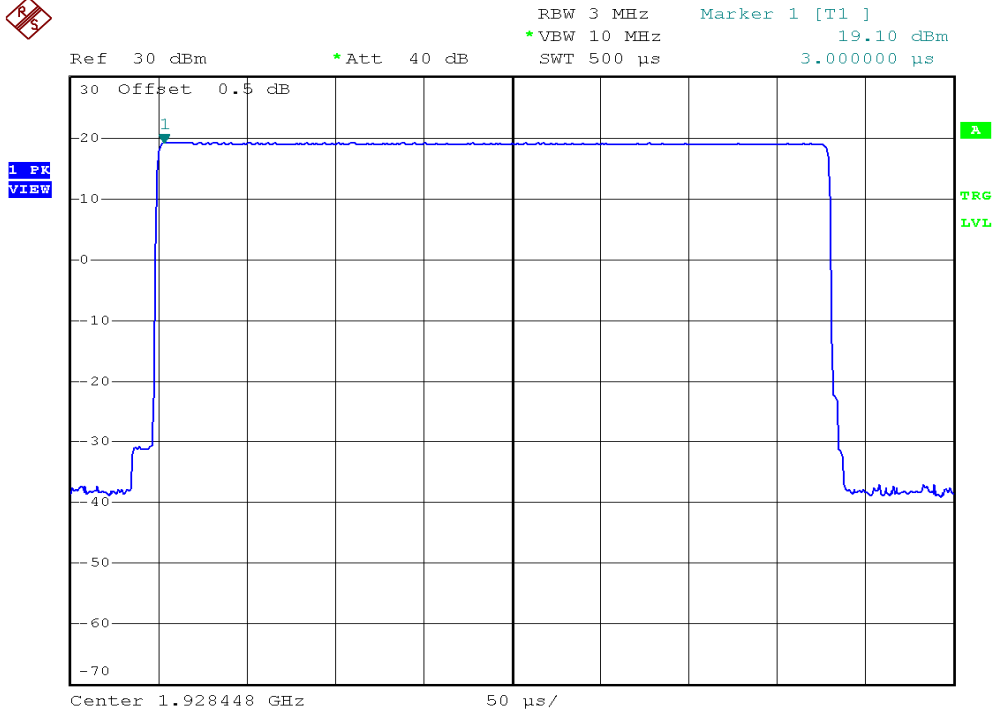

INTERTEK TESTING SERVICES

Peak Transmit Power Plots

Base unit, Lowest channel, Traffic carrier

Base unit, Middle channel, Traffic carrier

INTERTEK TESTING SERVICES

Peak Transmit Power Plots

Base unit, Highest channel, Traffic carrier

Base unit, Lowest channel, Dummy carrier

INTERTEK TESTING SERVICES

Peak Transmit Power Plots

Base unit, Middle channel, Dummy carrier

Base unit, Highest channel, Dummy carrier

INTERTEK TESTING SERVICES

Peak Transmit Power Plots

Handset unit, Lowest channel, Traffic carrier

Handset unit, Middle channel, Traffic carrier

INTERTEK TESTING SERVICES

Peak Transmit Power Plots

Handset unit, Highest channel, Traffic carrier