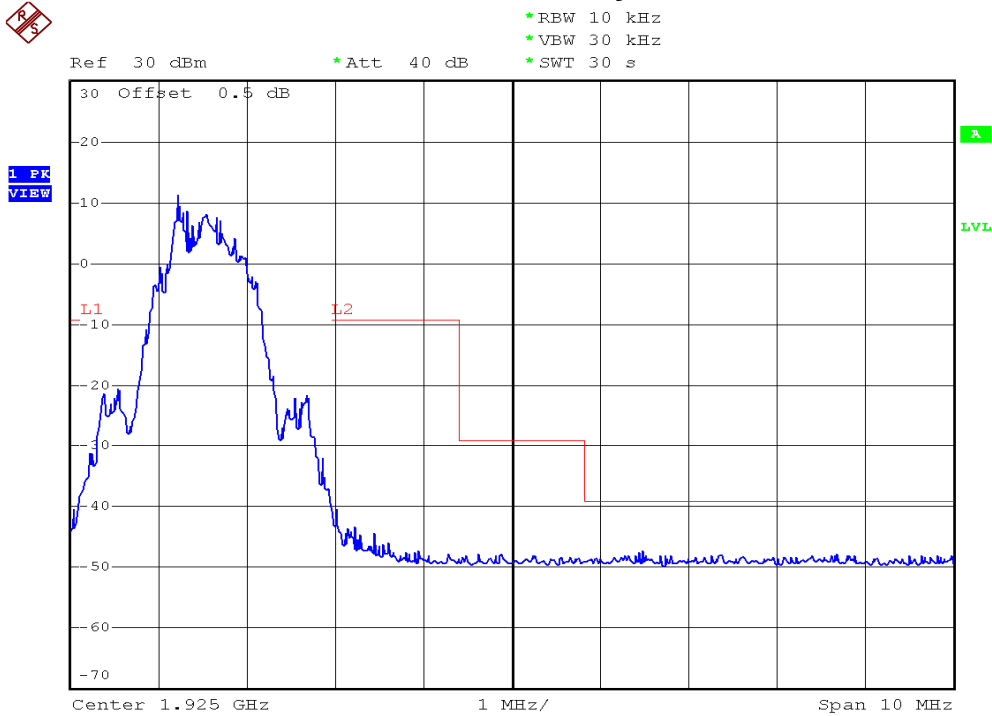

INTERTEK TESTING SERVICES

Unwanted Emission Inside The Sub-Band Plots

Base unit, Lowest channel, Traffic carrier

Base unit, Highest channel, Traffic carrier

INTERTEK TESTING SERVICES

Unwanted Emission Inside The Sub-Band Plots

Base unit, Lowest channel, Dummy carrier

Base unit, Highest channel, Dummy carrier

INTERTEK TESTING SERVICES

Unwanted Emission Inside The Sub-Band Plots

Handset unit, Lowest channel, Traffic carrier

Handset unit, Highest channel, Traffic carrier