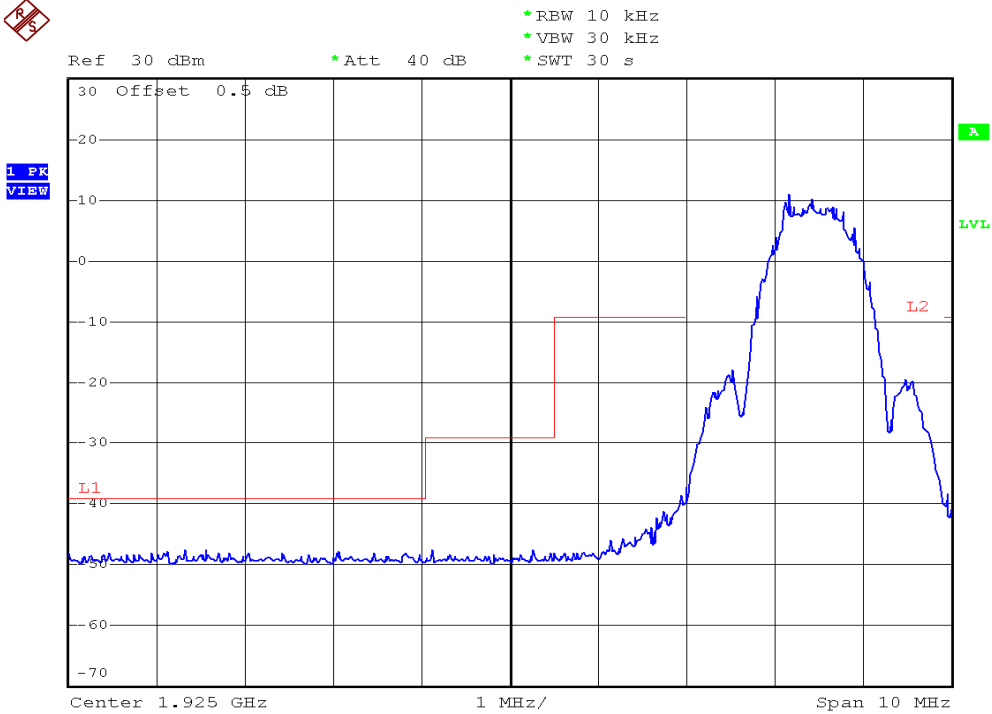

INTERTEK TESTING SERVICES

Unwanted Emission Inside The Sub-Band Plots

Base unit, Lowest channel, Traffic carrier

Base unit, Highest channel, Traffic carrier

INTERTEK TESTING SERVICES

Unwanted Emission Inside The Sub-Band Plots

Base unit, Lowest channel, Dummy carrier

Base unit, Highest channel, Dummy carrier

INTERTEK TESTING SERVICES

Unwanted Emission Inside The Sub-Band Plots

Handset unit, Lowest channel, Traffic carrier

Handset unit, Highest channel, Traffic carrier