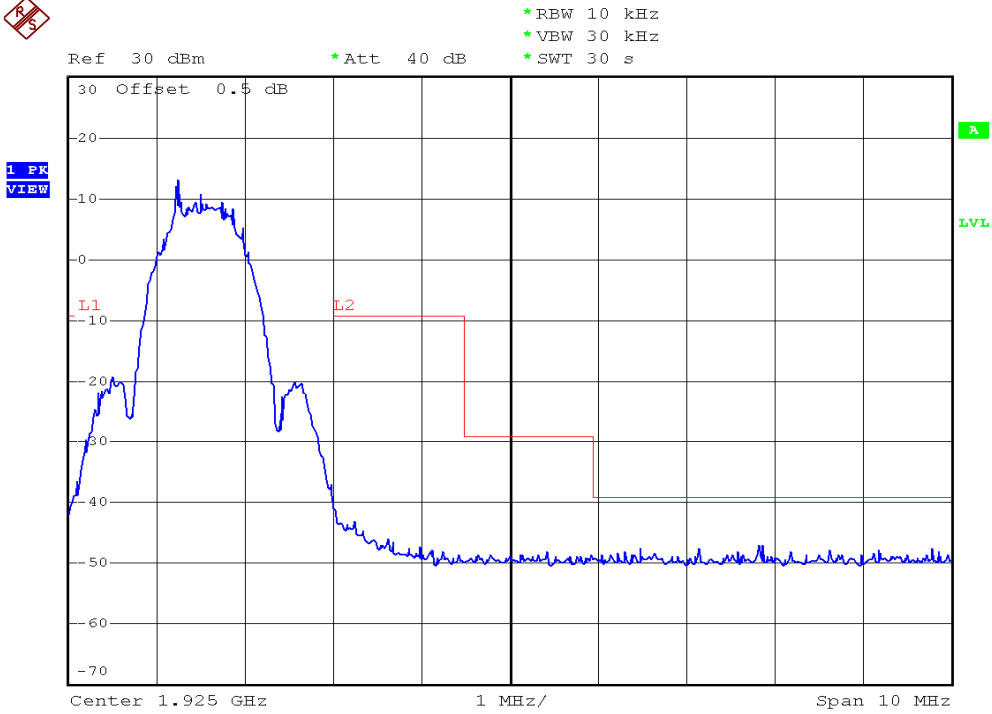

INTERTEK TESTING SERVICES

Unwanted Emission Inside The Sub-Band Plots

Base unit, Lowest channel, Traffic carrier

Base unit, Highest channel, Traffic carrier

INTERTEK TESTING SERVICES

Unwanted Emission Inside The Sub-Band Plots

Base unit, Lowest channel, Dummy carrier

Base unit, Highest channel, Dummy carrier

INTERTEK TESTING SERVICES

Unwanted Emission Inside The Sub-Band Plots

Handset unit, Lowest channel, Traffic carrier

Handset unit, Highest channel, Traffic carrier