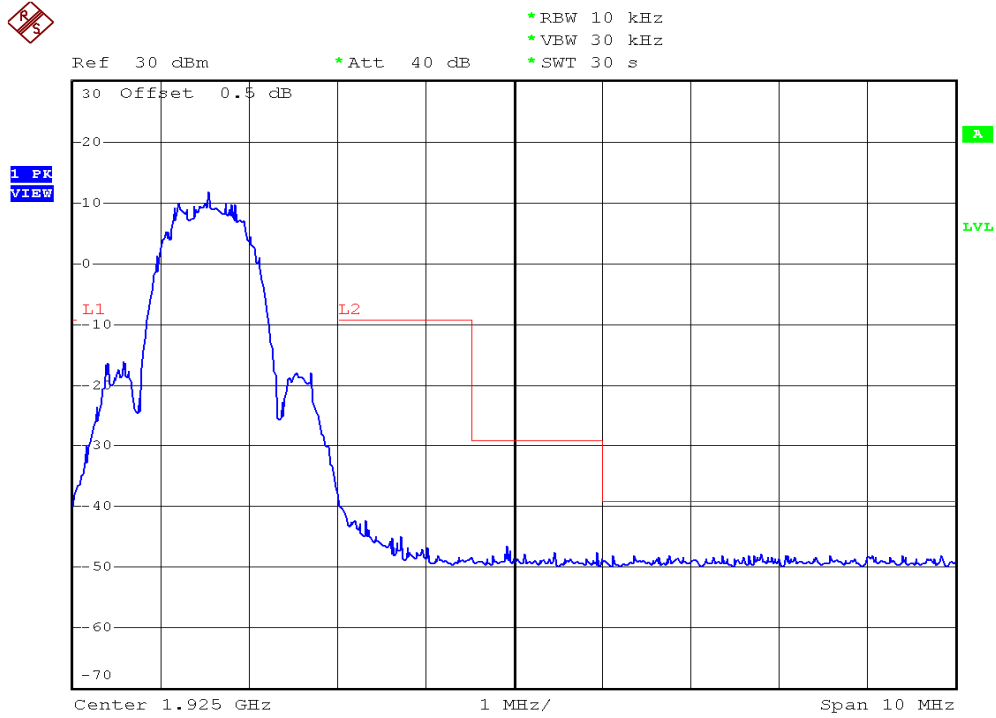

INTERTEK TESTING SERVICES

Unwanted Emission Inside The Sub-Band Plots

Base unit, Lowest channel, Traffic carrier

Base unit, Highest channel, Traffic carrier

INTERTEK TESTING SERVICES

Unwanted Emission Inside The Sub-Band Plots

Base unit, Lowest channel, Dummy carrier

Base unit, Highest channel, Dummy carrier

INTERTEK TESTING SERVICES

Unwanted Emission Inside The Sub-Band Plots

Handset unit, Lowest channel, Traffic carrier

Handset unit, Highest channel, Traffic carrier