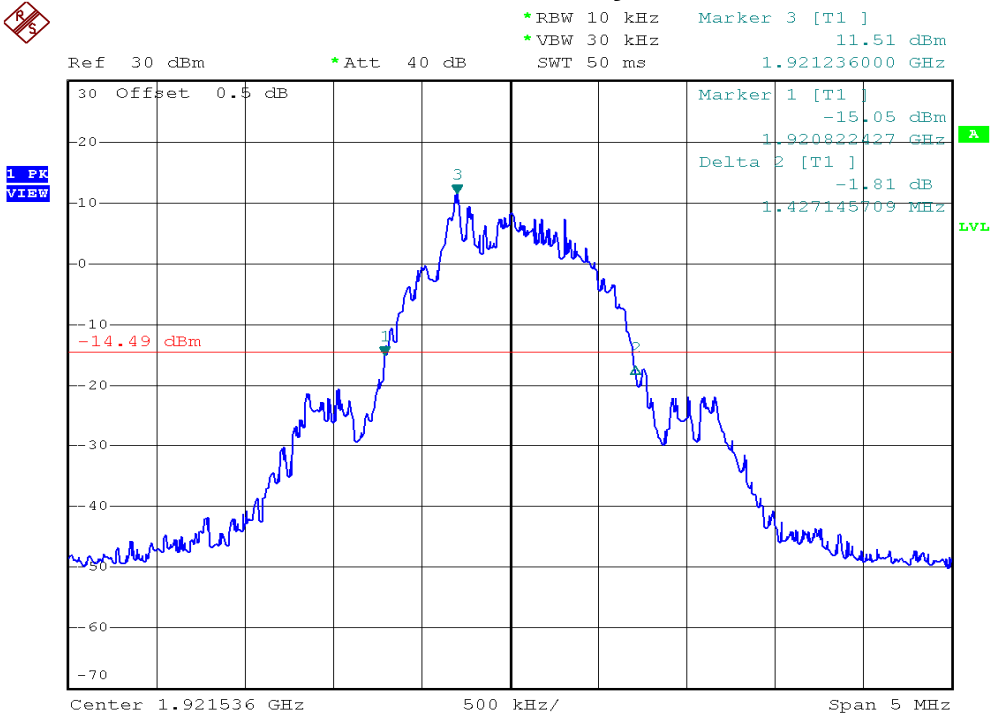

INTERTEK TESTING SERVICES

26dB Emission Bandwidth Plots

Base unit, Lowest channel, Traffic carrier

Base unit, Highest channel, Traffic carrier

INTERTEK TESTING SERVICES

26dB Emission Bandwidth Plots

Base unit, Lowest channel, Dummy carrier

Base unit, Highest channel, Dummy carrier

INTERTEK TESTING SERVICES

26dB Emission Bandwidth Plots

Handset unit, Lowest channel, Traffic carrier

Handset unit, Highest channel, Traffic carrier