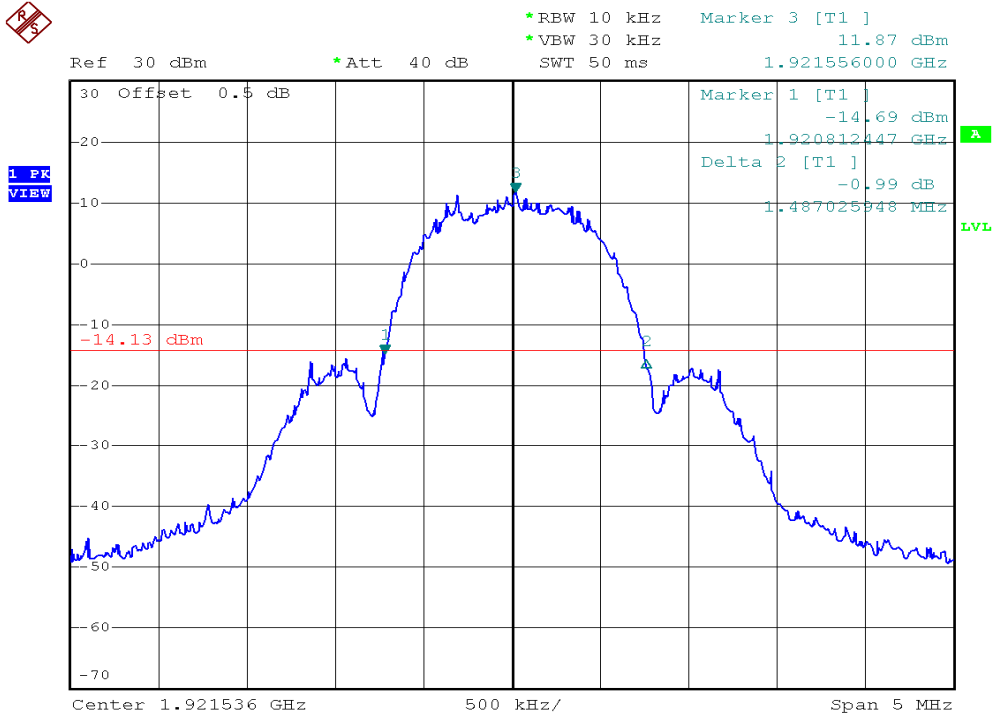

INTERTEK TESTING SERVICES

26dB Emission Bandwidth Plots

Base unit, Lowest channel, Traffic carrier

Base unit, Highest channel, Traffic carrier

INTERTEK TESTING SERVICES

26dB Emission Bandwidth Plots

Base unit, Lowest channel, Dummy carrier

Base unit, Highest channel, Dummy carrier

INTERTEK TESTING SERVICES

26dB Emission Bandwidth Plots

Handset unit, Lowest channel, Traffic carrier

Handset unit, Highest channel, Traffic carrier