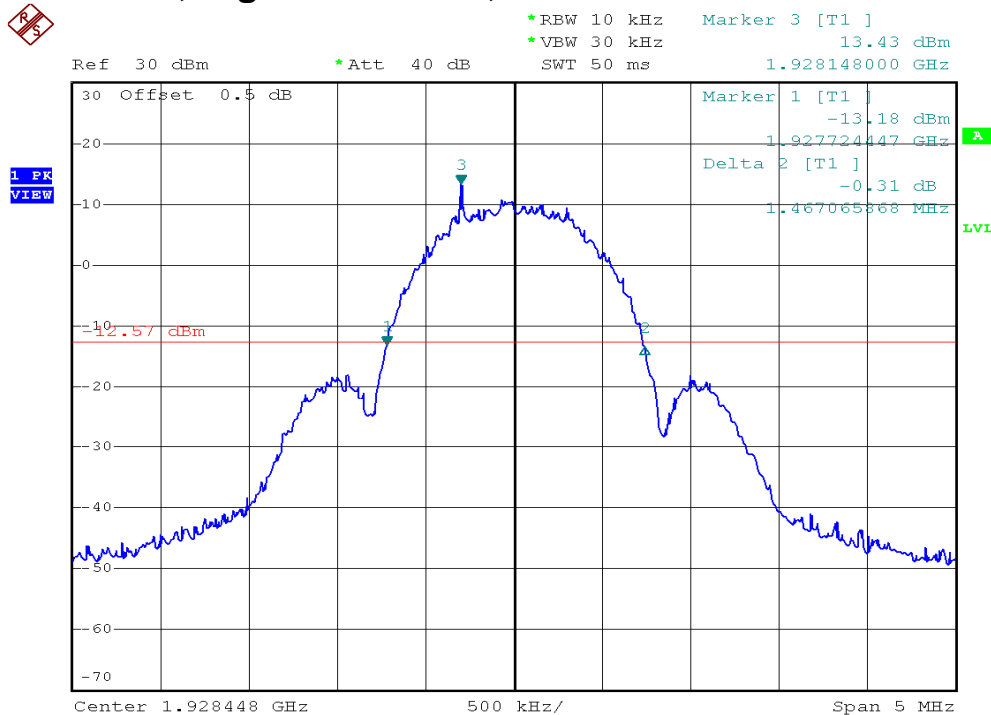

INTERTEK TESTING SERVICES

26dB Emission Bandwidth Plots

Base unit, Lowest channel, Traffic carrier

Base unit, Highest channel, Traffic carrier

INTERTEK TESTING SERVICES

26dB Emission Bandwidth Plots

Base unit, Lowest channel, Dummy carrier

Base unit, Highest channel, Dummy carrier

INTERTEK TESTING SERVICES

26dB Emission Bandwidth Plots

Handset unit, Lowest channel, Traffic carrier

Handset unit, Highest channel, Traffic carrier