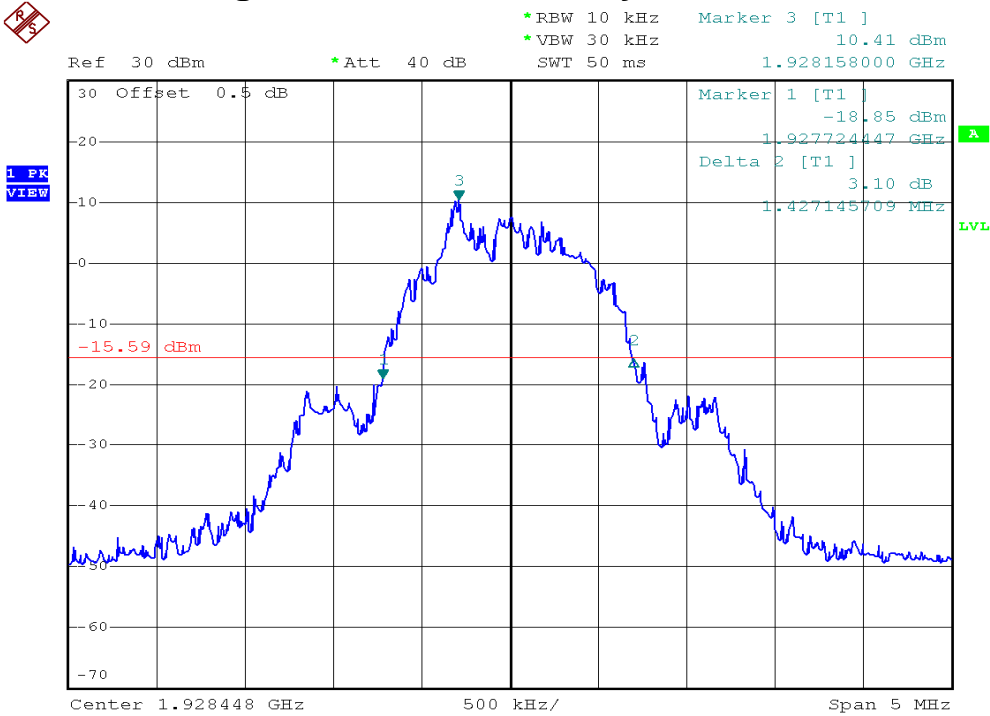

INTERTEK TESTING SERVICES

26dB Emission Bandwidth Plots

Base unit, Lowest channel, Traffic carrier

Base unit, Highest channel, Traffic carrier

INTERTEK TESTING SERVICES

26dB Emission Bandwidth Plots

Base unit, Lowest channel, Dummy carrier

Base unit, Highest channel, Dummy carrier

INTERTEK TESTING SERVICES

26dB Emission Bandwidth Plots

Handset unit, Lowest channel, Traffic carrier

Handset unit, Highest channel, Traffic carrier