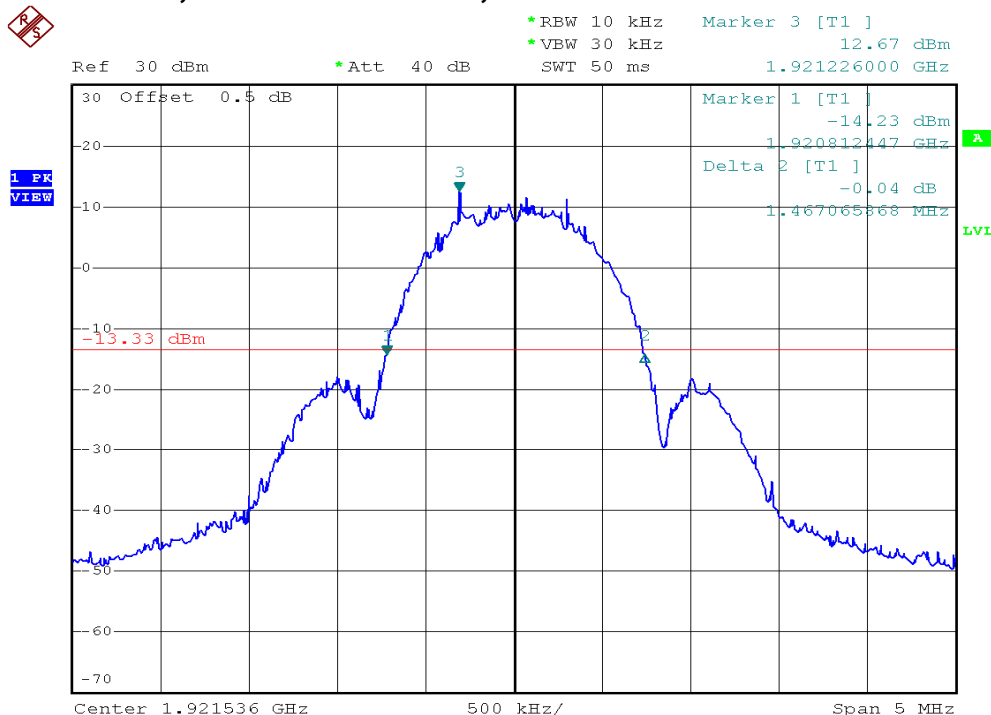

INTERTEK TESTING SERVICES

26dB Emission Bandwidth Plots

Base unit, Lowest channel, Traffic carrier

Base unit, Highest channel, Traffic carrier

INTERTEK TESTING SERVICES

26dB Emission Bandwidth Plots

Base unit, Lowest channel, Dummy carrier

Base unit, Highest channel, Dummy carrier

INTERTEK TESTING SERVICES

26dB Emission Bandwidth Plots

Handset unit, Lowest channel, Traffic carrier

Handset unit, Highest channel, Traffic carrier