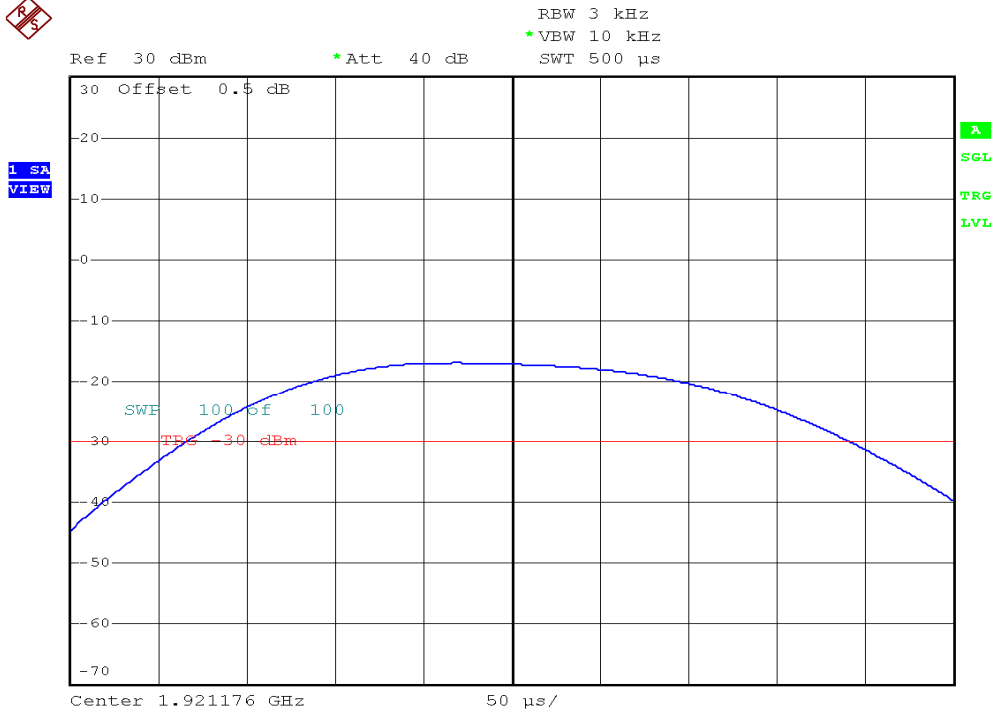

INTERTEK TESTING SERVICES

Power Spectral Density Plots

Base unit, Lowest channel, Traffic carrier

Base unit, Highest channel, Traffic carrier

INTERTEK TESTING SERVICES

Power Spectral Density Plots

Base unit, Lowest channel, Dummy carrier

Base unit, Highest channel, Dummy carrier