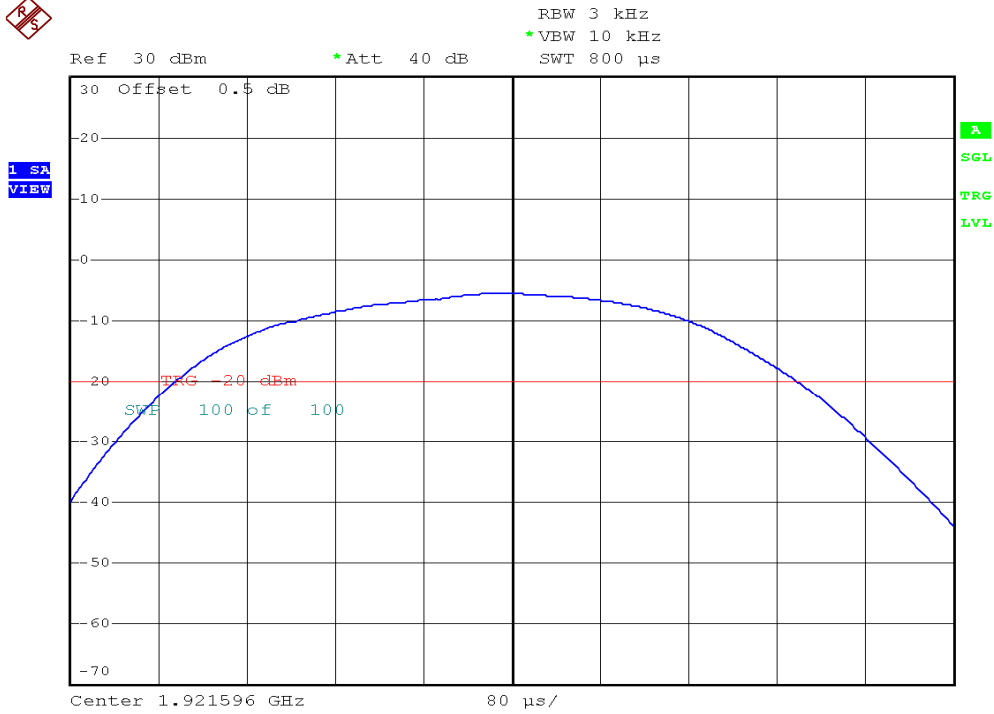

INTERTEK TESTING SERVICES

Power Spectral Density Plots

Base unit, Lowest channel, Traffic carrier

Base unit, Highest channel, Traffic carrier

INTERTEK TESTING SERVICES

Power Spectral Density Plots

Base unit, Lowest channel, Dummy carrier

Base unit, Highest channel, Dummy carrier