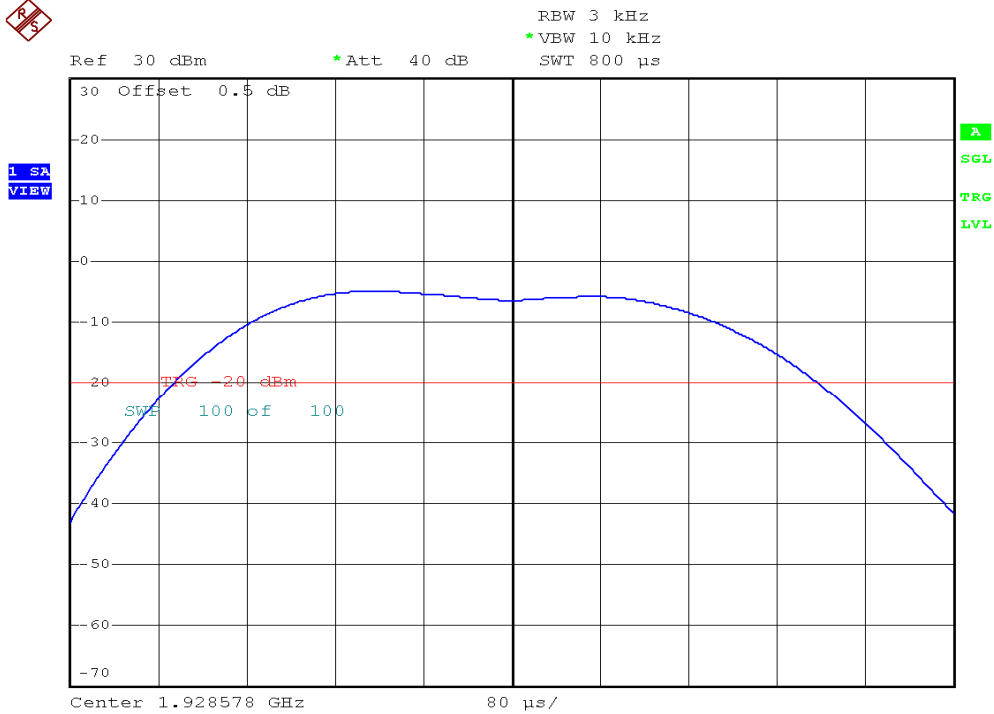

INTERTEK TESTING SERVICES

Power Spectral Density Plots

Base unit, Lowest channel, Traffic carrier

Base unit, Highest channel, Traffic carrier

INTERTEK TESTING SERVICES

Power Spectral Density Plots

Base unit, Lowest channel, Dummy carrier

Base unit, Highest channel, Dummy carrier