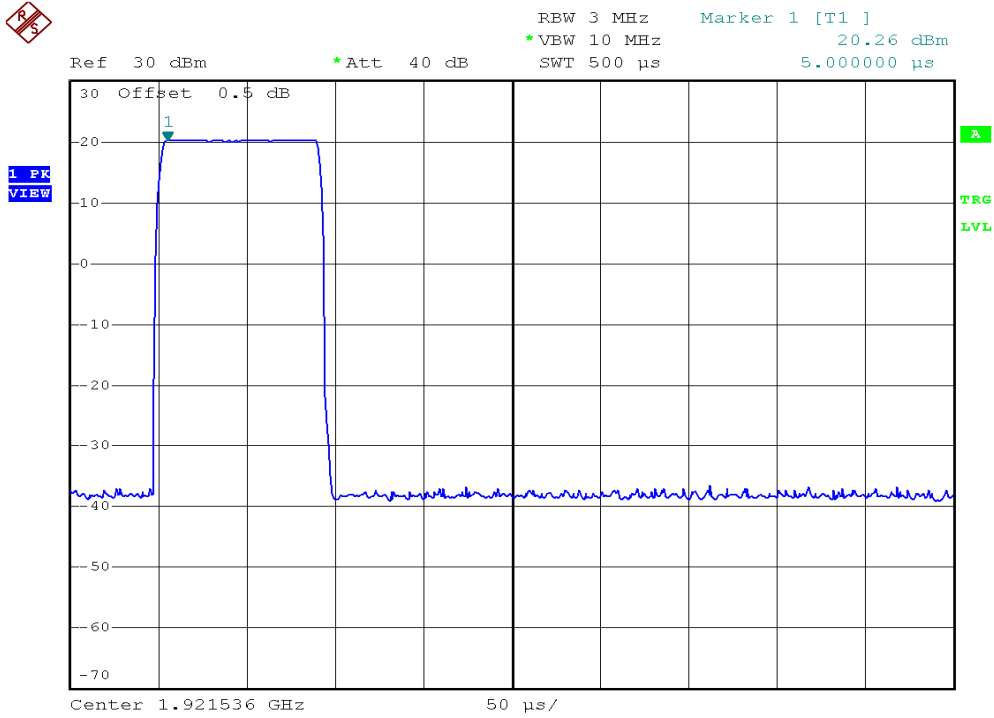

INTERTEK TESTING SERVICES

Peak Transmit Power Plots

Base unit, Lowest channel, Traffic carrier

Base unit, Highest channel, Traffic carrier

INTERTEK TESTING SERVICES

Peak Transmit Power Plots

Base unit, Lowest channel, Traffic carrier

Base unit, Highest channel, Dummy carrier