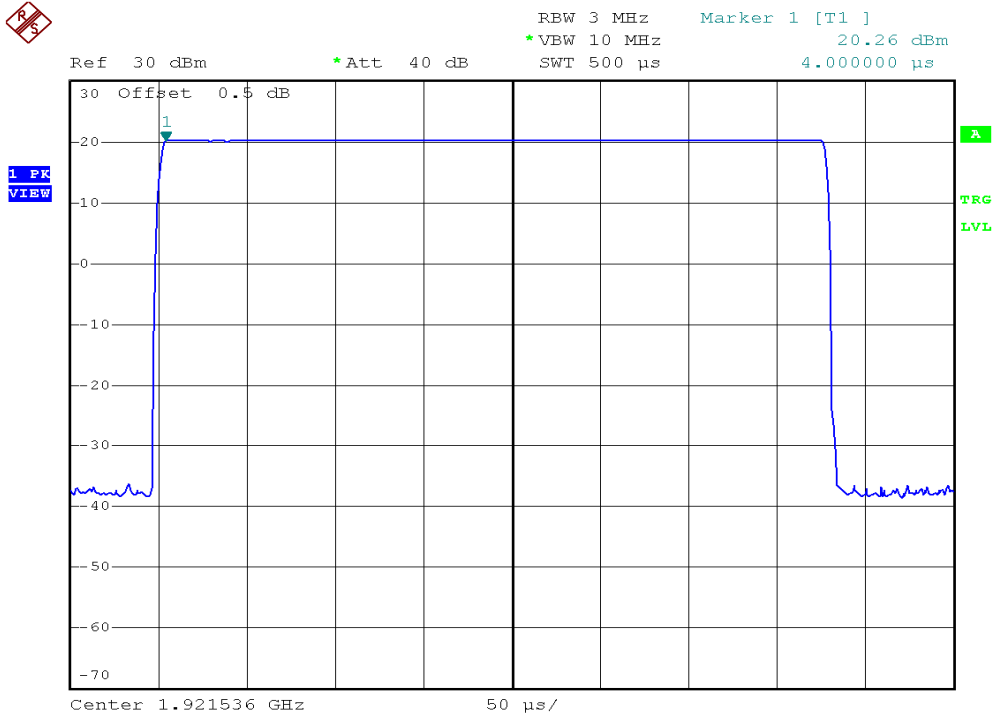

INTERTEK TESTING SERVICES

Peak Transmit Power Plots

Base unit, Lowest channel, Traffic carrier

Base unit, Highest channel, Traffic carrier

INTERTEK TESTING SERVICES

Peak Transmit Power Plots

Base unit, Lowest channel, Traffic carrier

Base unit, Highest channel, Dummy carrier