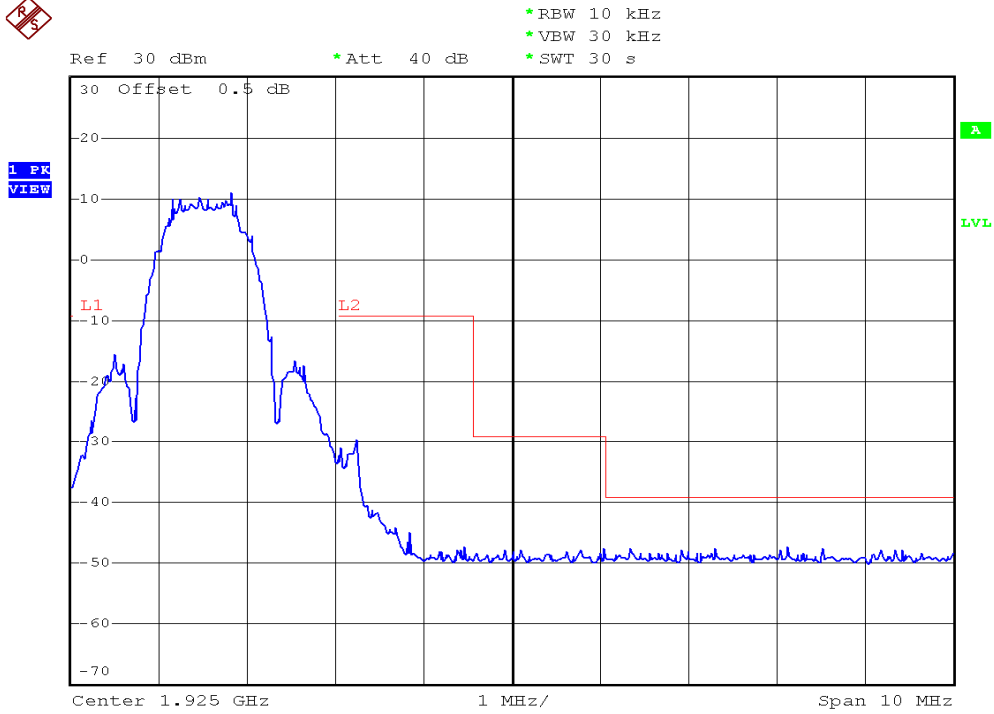

## Unwanted Emission Inside The Sub-Band Plots

### Base unit, Lowest channel, Traffic carrier