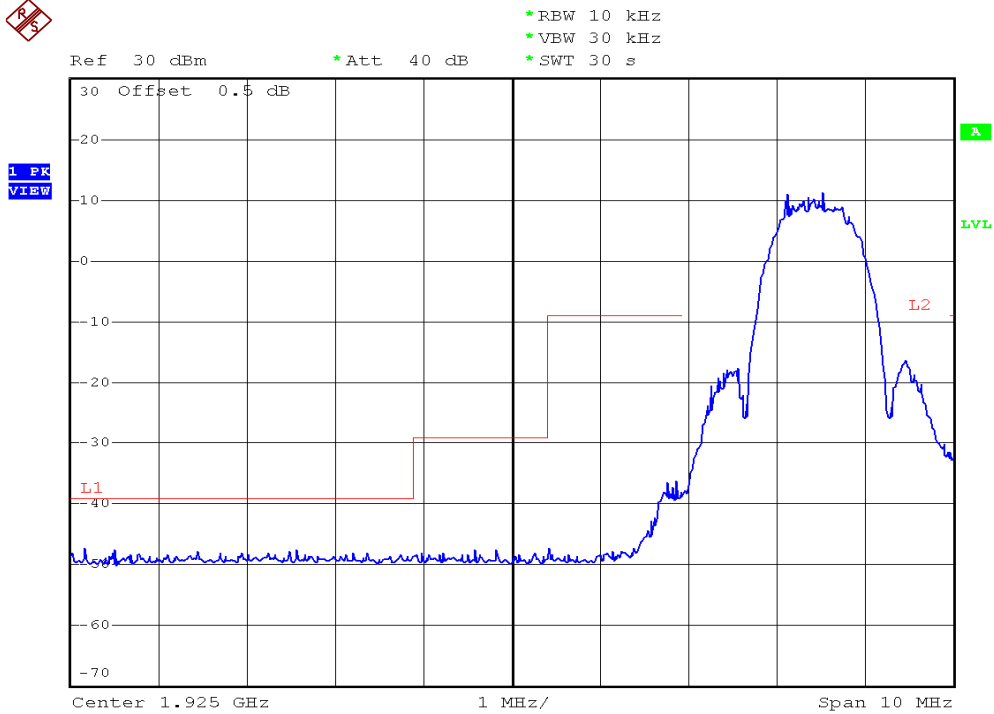

Base unit, Highest channel, Traffic carrier