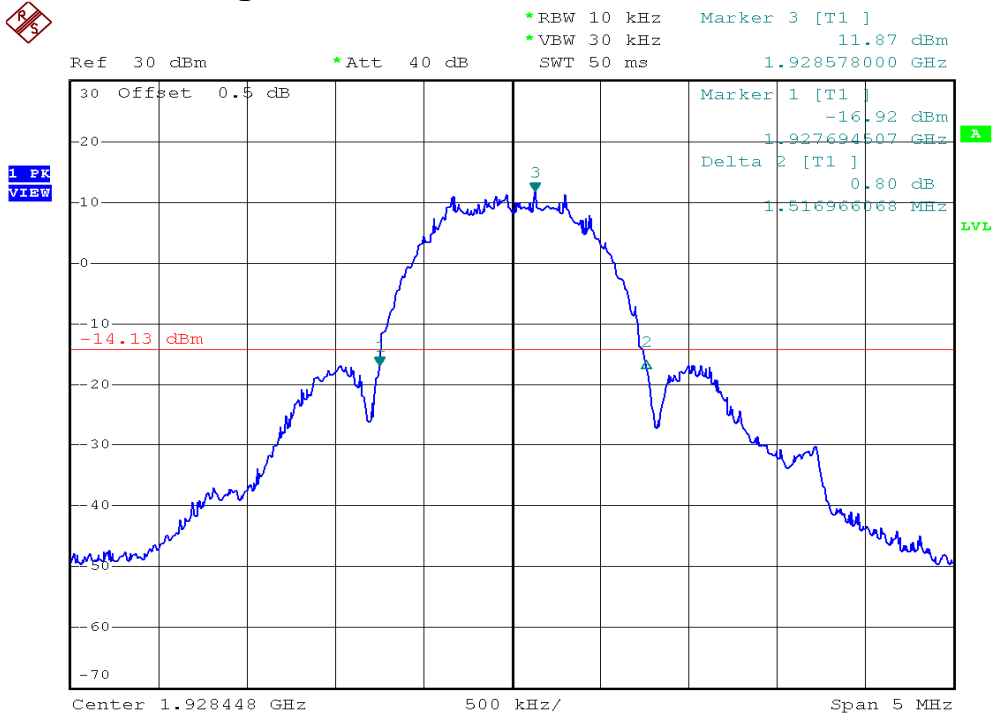

Base unit, Highest channel, Traffic carrier