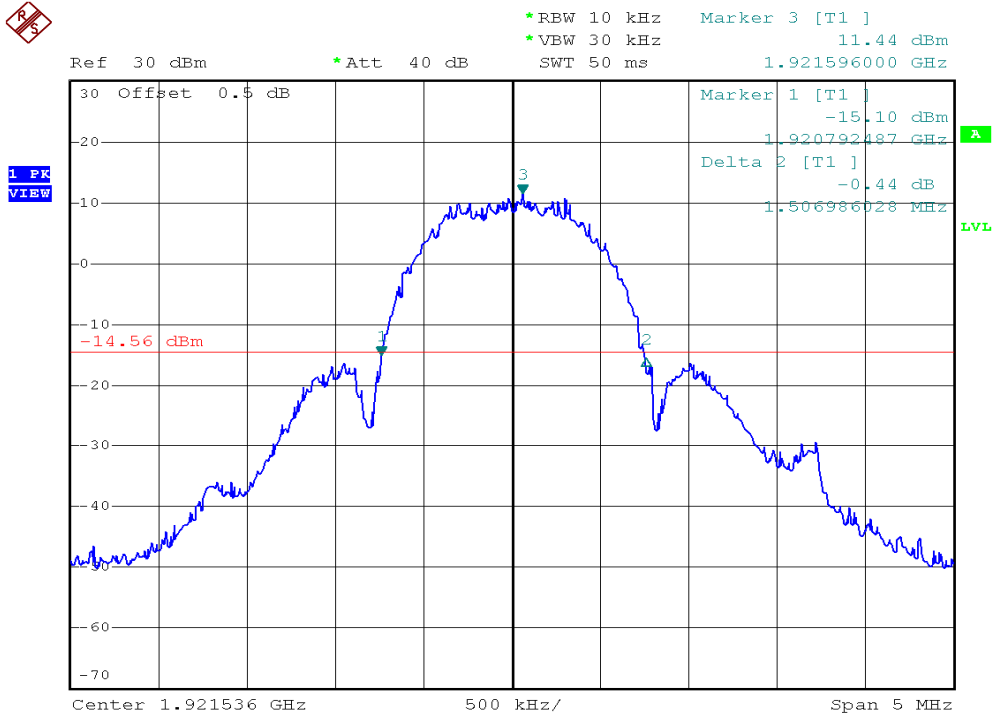

## 26dB Emission Bandwidth Plots

### Base unit, Lowest channel, Traffic carrier