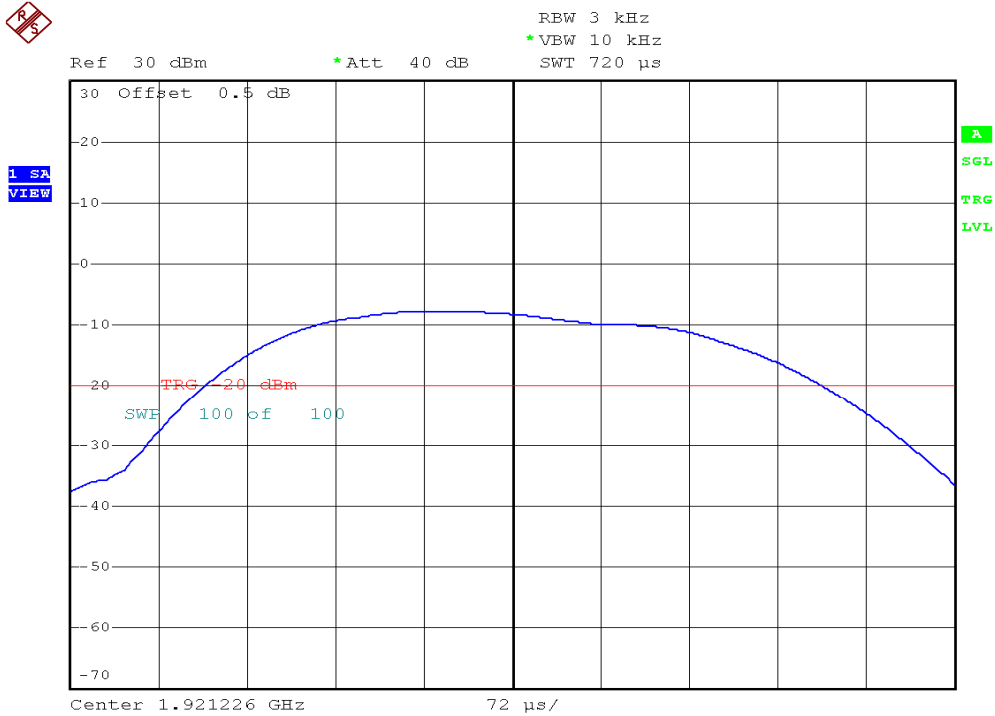

INTERTEK TESTING SERVICES

Power Spectral Density Plots

Base unit, Lowest channel, Traffic carrier

Base unit, Highest channel, Traffic carrier

INTERTEK TESTING SERVICES

Power Spectral Density Plots

Base unit, Lowest channel, Dummy carrier

Base unit, Highest channel, Dummy carrier

INTERTEK TESTING SERVICES

Power Spectral Density Plots

Handset unit, Lowest channel, Traffic carrier

Handset unit, Highest channel, Traffic carrier