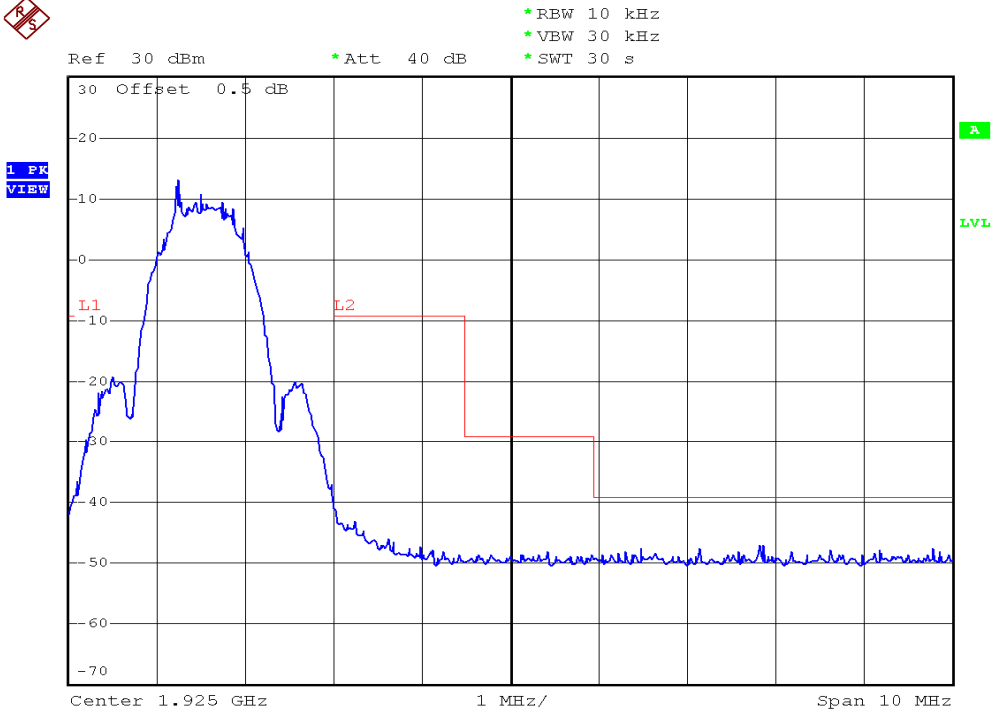

INTERTEK TESTING SERVICES

Unwanted Emission Inside The Sub-Band Plots

Base unit, Lowest channel, Traffic carrier

Base unit, Highest channel, Traffic carrier

INTERTEK TESTING SERVICES

Unwanted Emission Inside The Sub-Band Plots

Base unit, Lowest channel, Dummy carrier

Base unit, Highest channel, Dummy carrier

INTERTEK TESTING SERVICES

Unwanted Emission Inside The Sub-Band Plots

Handset unit, Lowest channel, Traffic carrier

Handset unit, Highest channel, Traffic carrier