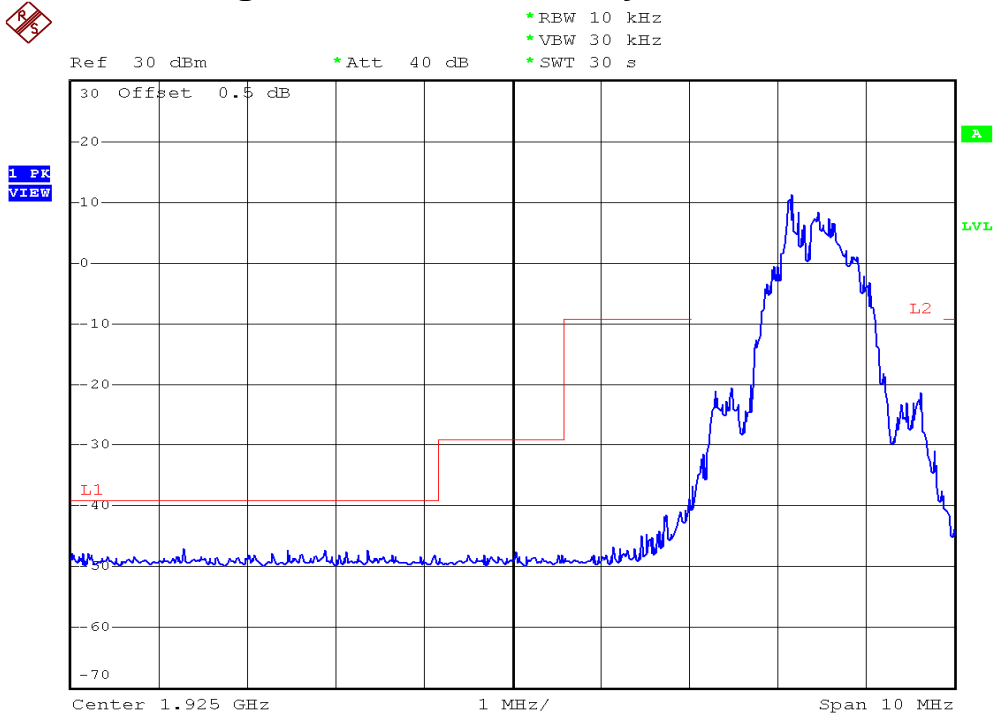

INTERTEK TESTING SERVICES

Unwanted Emission Inside The Sub-Band Plots

Base unit, Lowest channel, Traffic carrier

Base unit, Highest channel, Traffic carrier

INTERTEK TESTING SERVICES

Unwanted Emission Inside The Sub-Band Plots

Base unit, Lowest channel, Dummy carrier

Base unit, Highest channel, Dummy carrier

INTERTEK TESTING SERVICES

Unwanted Emission Inside The Sub-Band Plots

Handset unit, Lowest channel, Traffic carrier

Handset unit, Highest channel, Traffic carrier