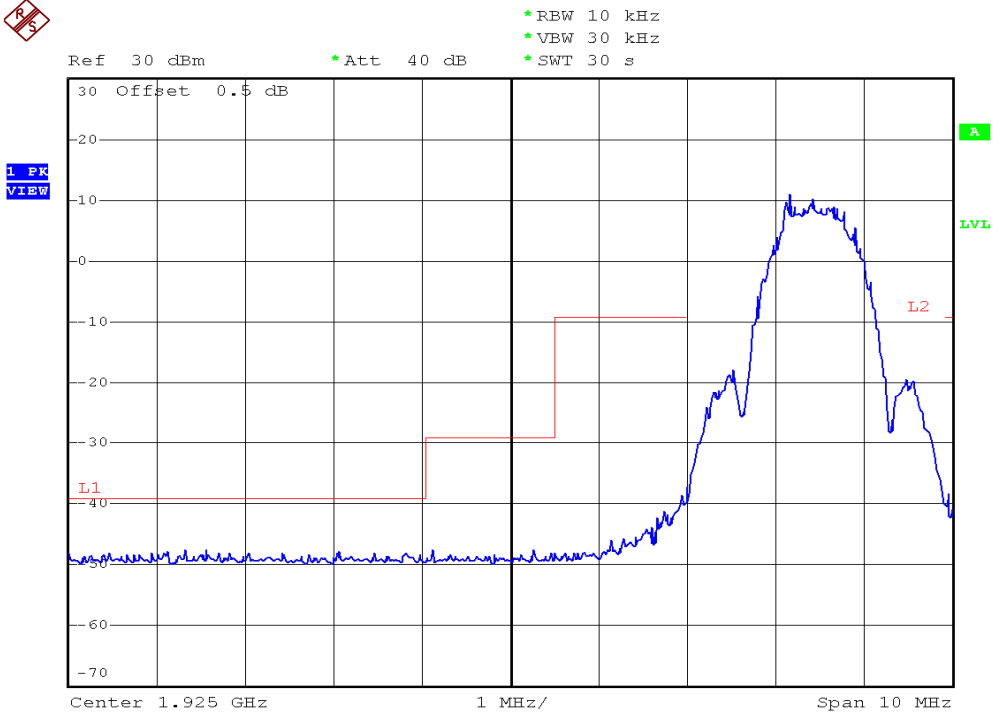

INTERTEK TESTING SERVICES

Unwanted Emission Inside The Sub-Band Plots

Base unit, Lowest channel, Traffic carrier

Base unit, Highest channel, Traffic carrier

INTERTEK TESTING SERVICES

Unwanted Emission Inside The Sub-Band Plots

Base unit, Lowest channel, Dummy carrier

Base unit, Highest channel, Dummy carrier

INTERTEK TESTING SERVICES

Unwanted Emission Inside The Sub-Band Plots

Handset unit, Lowest channel, Traffic carrier

Handset unit, Highest channel, Traffic carrier