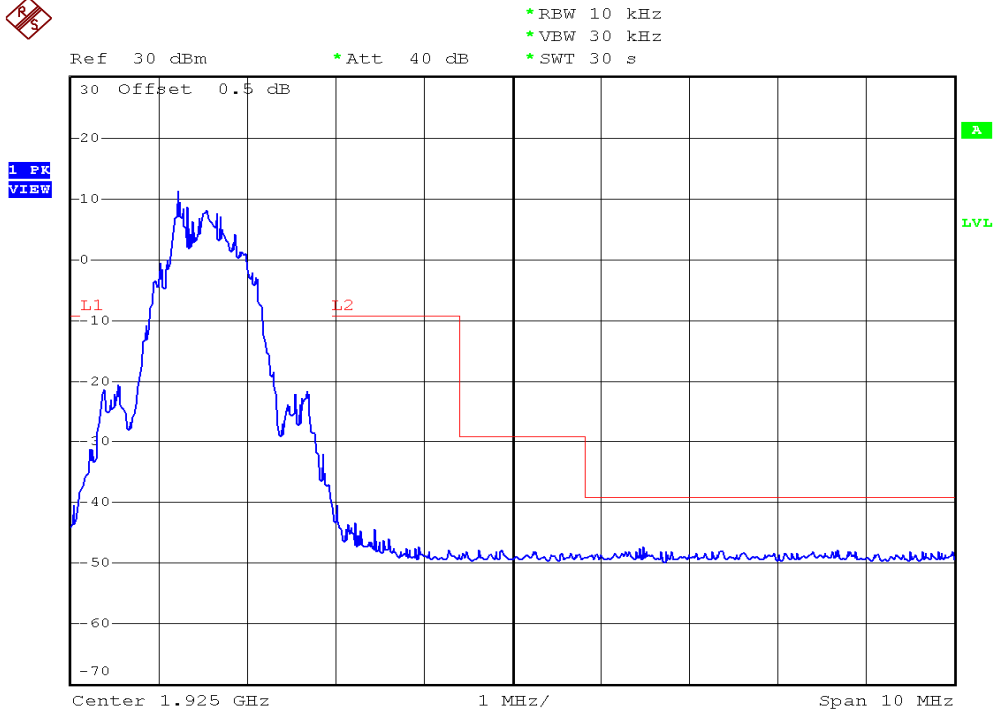

INTERTEK TESTING SERVICES

Unwanted Emission Inside The Sub-Band Plots

Base unit, Lowest channel, Traffic carrier

Base unit, Highest channel, Traffic carrier

INTERTEK TESTING SERVICES

Unwanted Emission Inside The Sub-Band Plots

Base unit, Lowest channel, Dummy carrier

Base unit, Highest channel, Dummy carrier

INTERTEK TESTING SERVICES

Unwanted Emission Inside The Sub-Band Plots

Handset unit, Lowest channel, Traffic carrier

Handset unit, Highest channel, Traffic carrier