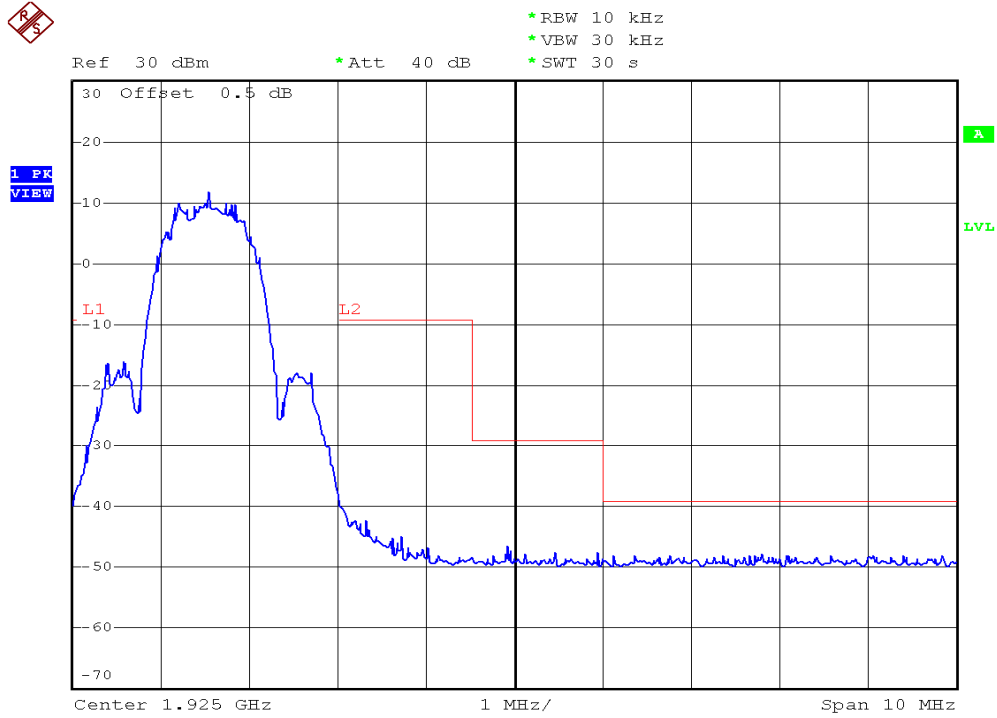

INTERTEK TESTING SERVICES

Unwanted Emission Inside The Sub-Band Plots

Base unit, Lowest channel, Traffic carrier

Base unit, Highest channel, Traffic carrier

INTERTEK TESTING SERVICES

Unwanted Emission Inside The Sub-Band Plots

Base unit, Lowest channel, Dummy carrier

Base unit, Highest channel, Dummy carrier

INTERTEK TESTING SERVICES

Unwanted Emission Inside The Sub-Band Plots

Handset unit, Lowest channel, Traffic carrier

Handset unit, Highest channel, Traffic carrier