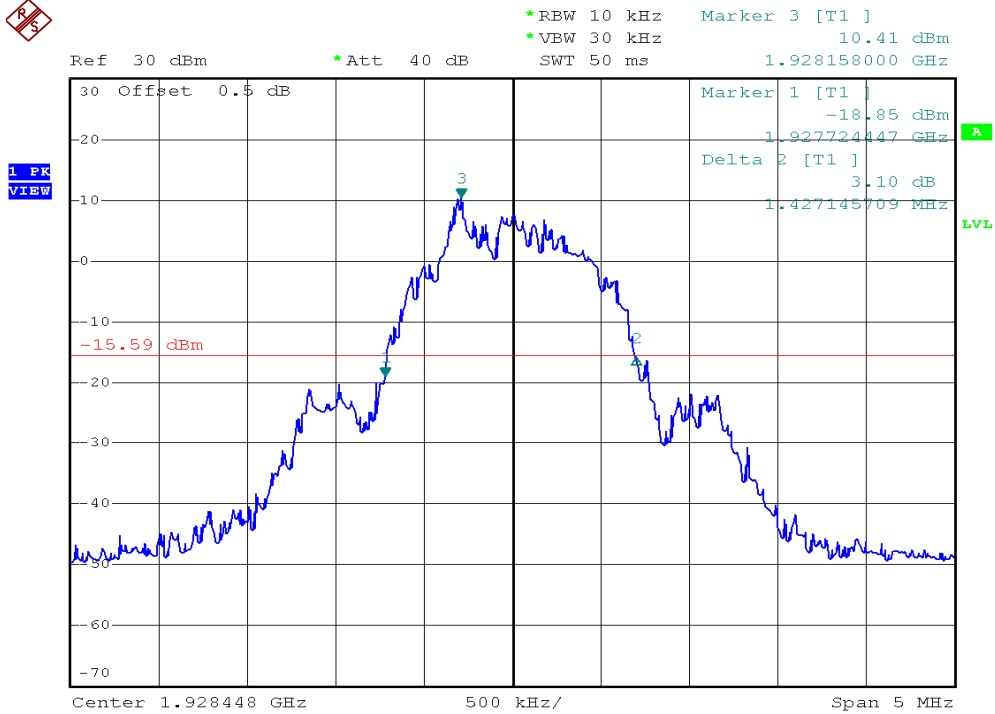

Base unit, Highest channel, Dummy carrier