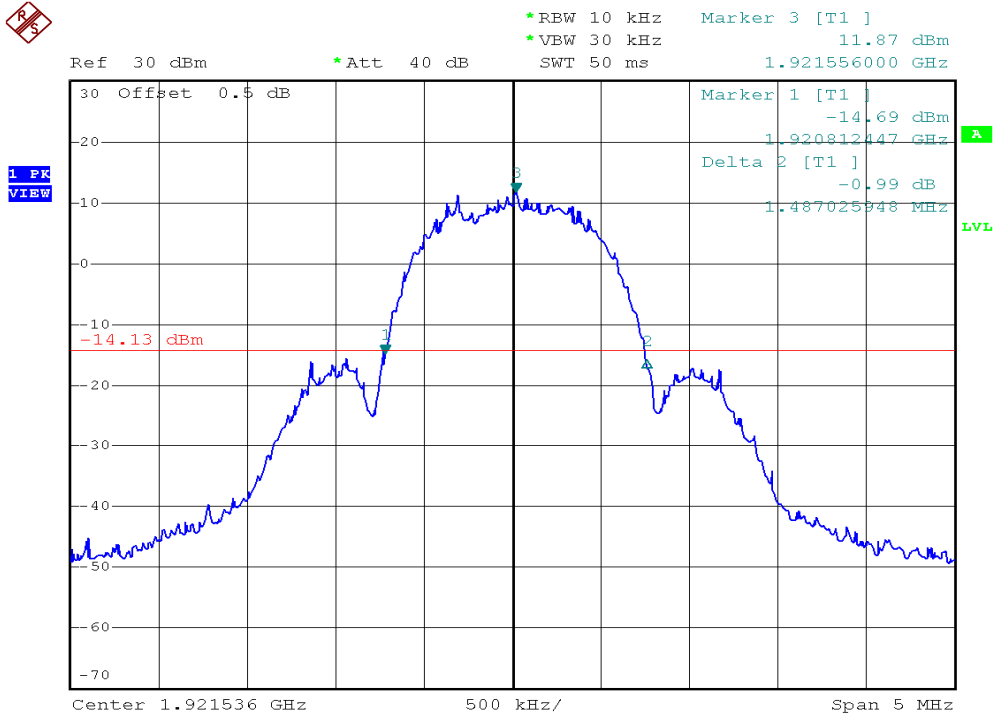

INTERTEK TESTING SERVICES

26dB Emission Bandwidth Plots

Handset unit, Lowest channel, Traffic carrier