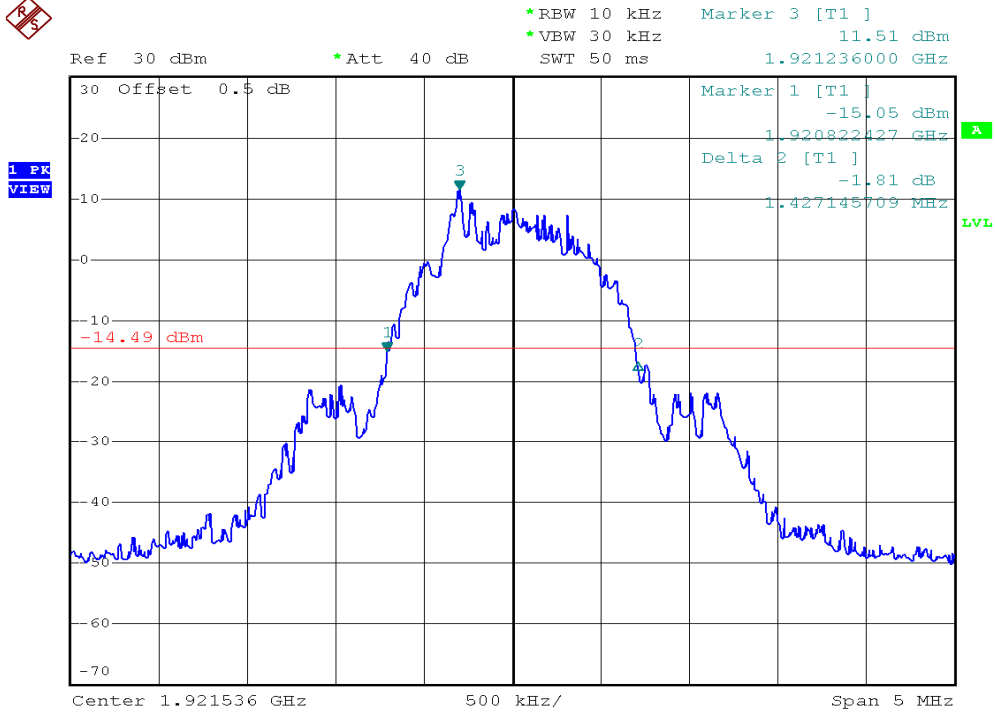

INTERTEK TESTING SERVICES

26dB Emission Bandwidth Plots

Base unit, Lowest channel, Dummy carrier