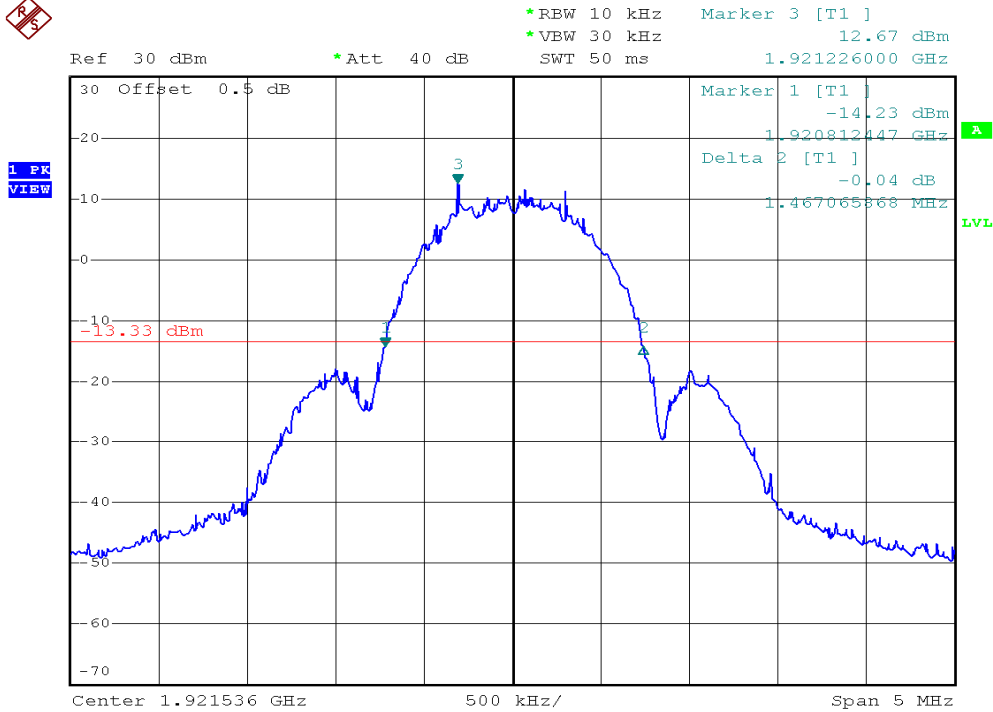

## 26dB Emission Bandwidth Plots

### Base unit, Lowest channel, Traffic carrier