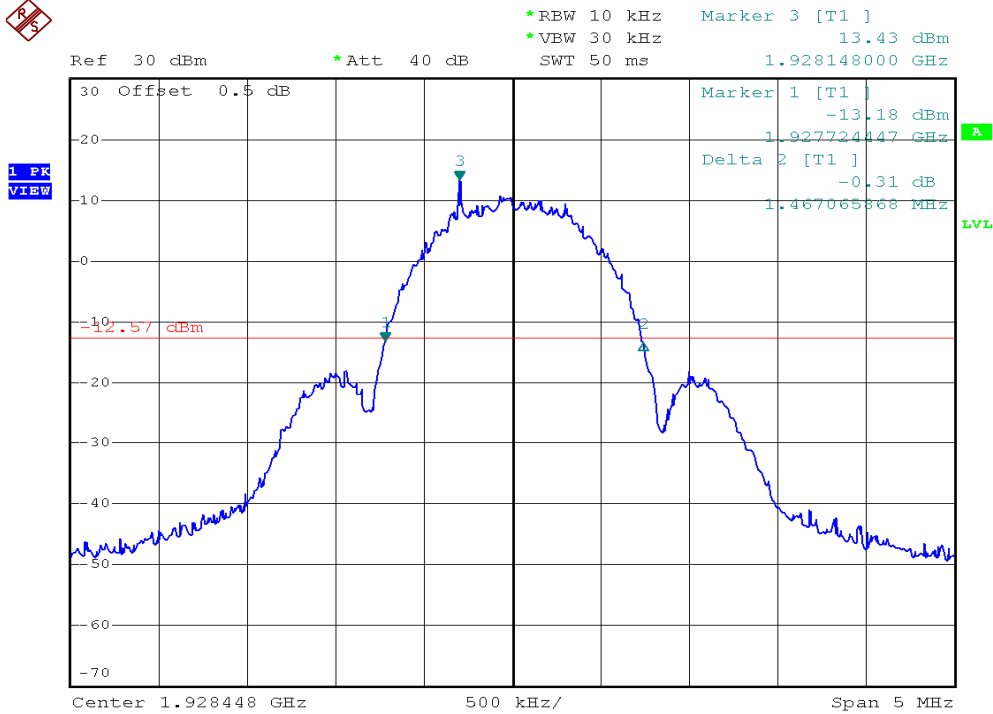

Base unit, Highest channel, Traffic carrier