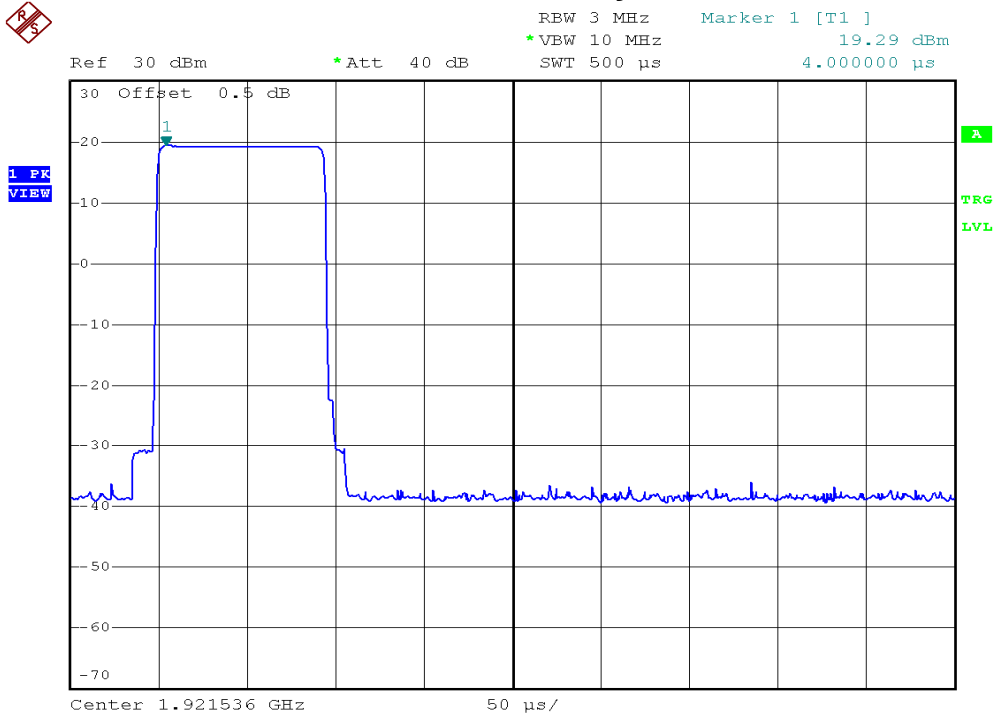

INTERTEK TESTING SERVICES

Peak Transmit Power Plots

Base unit, Lowest channel, Traffic carrier

Base unit, Highest channel, Traffic carrier

INTERTEK TESTING SERVICES

Peak Transmit Power Plots

Base unit, Lowest channel, Dummy carrier

Base unit, Highest channel, Dummy carrier

INTERTEK TESTING SERVICES

Peak Transmit Power Plots

Handset unit, Lowest channel, Traffic carrier

Handset unit, Highest channel, Traffic carrier