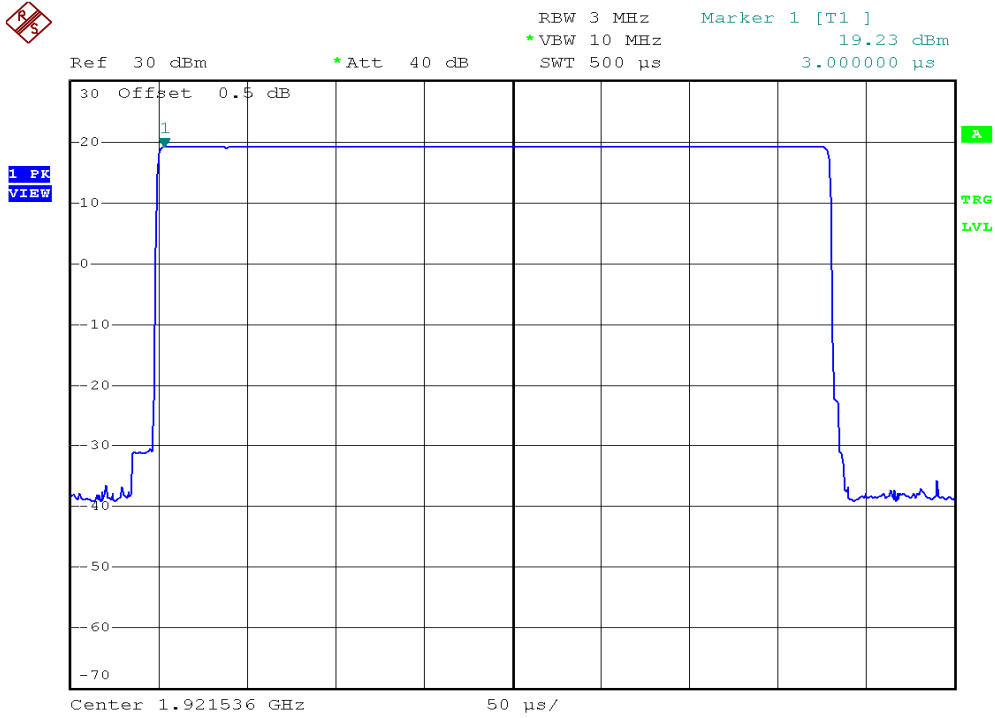

INTERTEK TESTING SERVICES

Peak Transmit Power Plots

Base unit, Lowest channel, Traffic carrier

Base unit, Highest channel, Traffic carrier

INTERTEK TESTING SERVICES

Peak Transmit Power Plots

Base unit, Lowest channel, Dummy carrier

Base unit, Highest channel, Dummy carrier

INTERTEK TESTING SERVICES

Peak Transmit Power Plots

Handset unit, Lowest channel, Traffic carrier

Handset unit, Highest channel, Traffic carrier