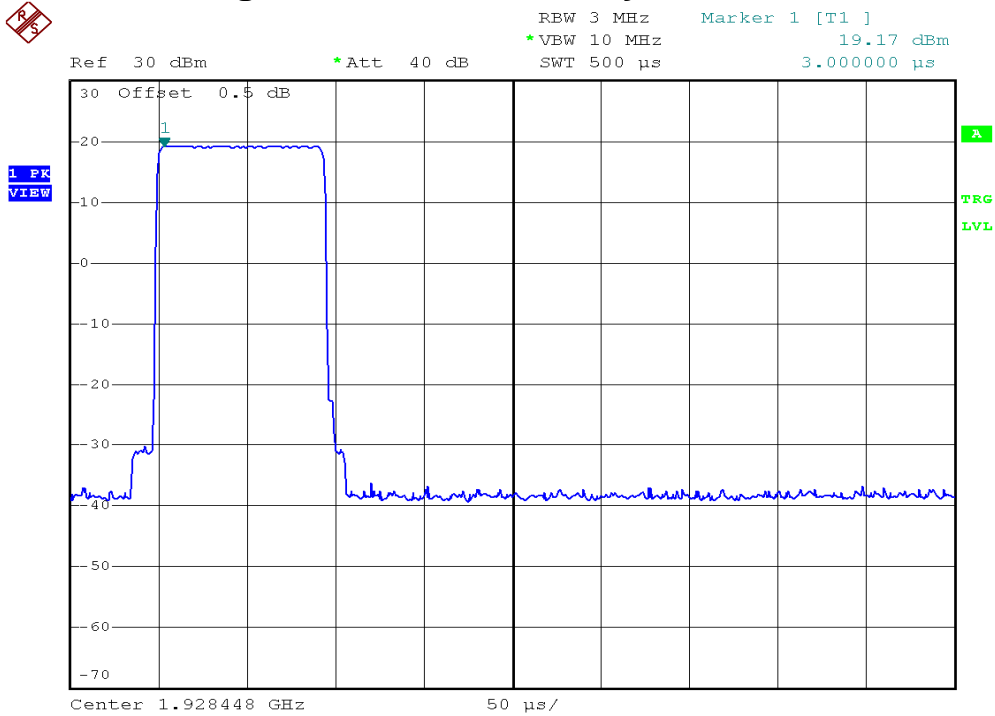

INTERTEK TESTING SERVICES

Peak Transmit Power Plots

Base unit, Lowest channel, Traffic carrier

Base unit, Highest channel, Traffic carrier

INTERTEK TESTING SERVICES

Peak Transmit Power Plots

Base unit, Lowest channel, Dummy carrier

Base unit, Highest channel, Dummy carrier

INTERTEK TESTING SERVICES

Peak Transmit Power Plots

Handset unit, Lowest channel, Traffic carrier

Handset unit, Highest channel, Traffic carrier