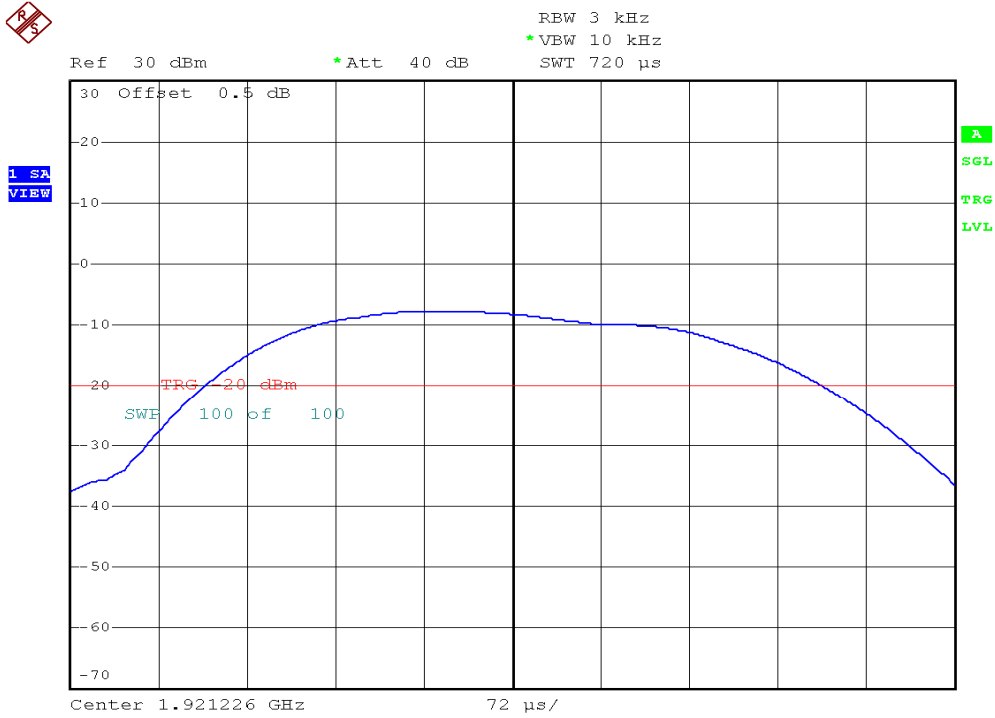

INTERTEK TESTING SERVICES

Power Spectral Density Plots

Base unit, Lowest channel, Traffic carrier

Base unit, Highest channel, Traffic carrier

INTERTEK TESTING SERVICES

Power Spectral Density Plots

Base unit, Lowest channel, Dummy carrier

Base unit, Highest channel, Dummy carrier

INTERTEK TESTING SERVICES

Power Spectral Density Plots

Handset unit, Lowest channel, Traffic carrier

Handset unit, Highest channel, Traffic carrier