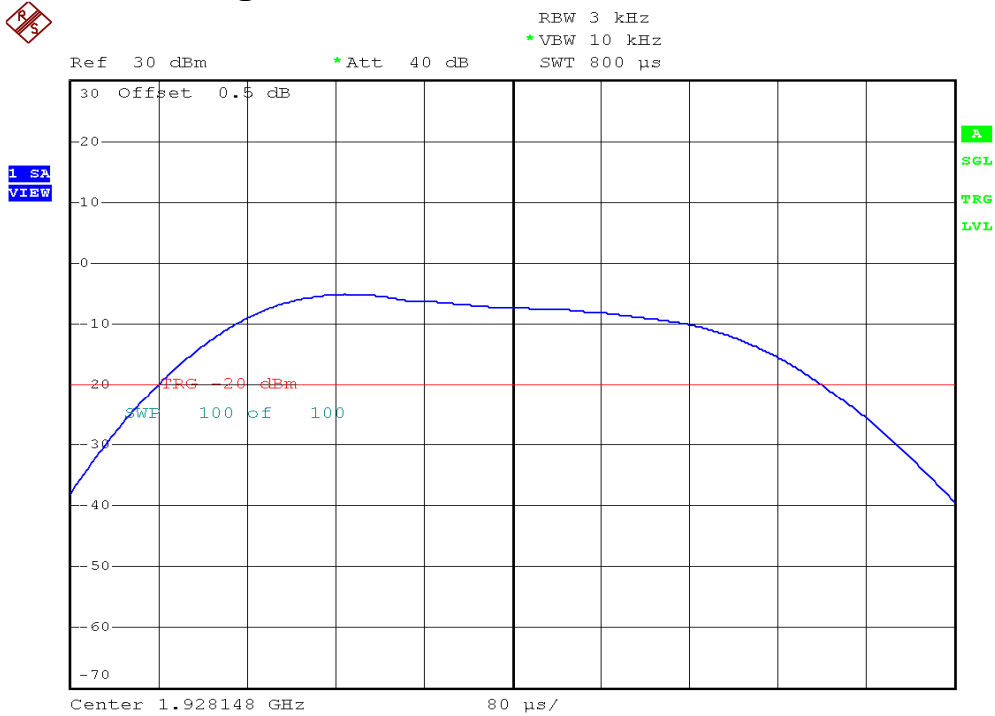

INTERTEK TESTING SERVICES

Power Spectral Density Plots

Base unit, Lowest channel, Traffic carrier

Base unit, Highest channel, Traffic carrier

INTERTEK TESTING SERVICES

Power Spectral Density Plots

Base unit, Lowest channel, Dummy carrier

Base unit, Highest channel, Dummy carrier

INTERTEK TESTING SERVICES

Power Spectral Density Plots

Handset unit, Lowest channel, Traffic carrier

Handset unit, Highest channel, Traffic carrier