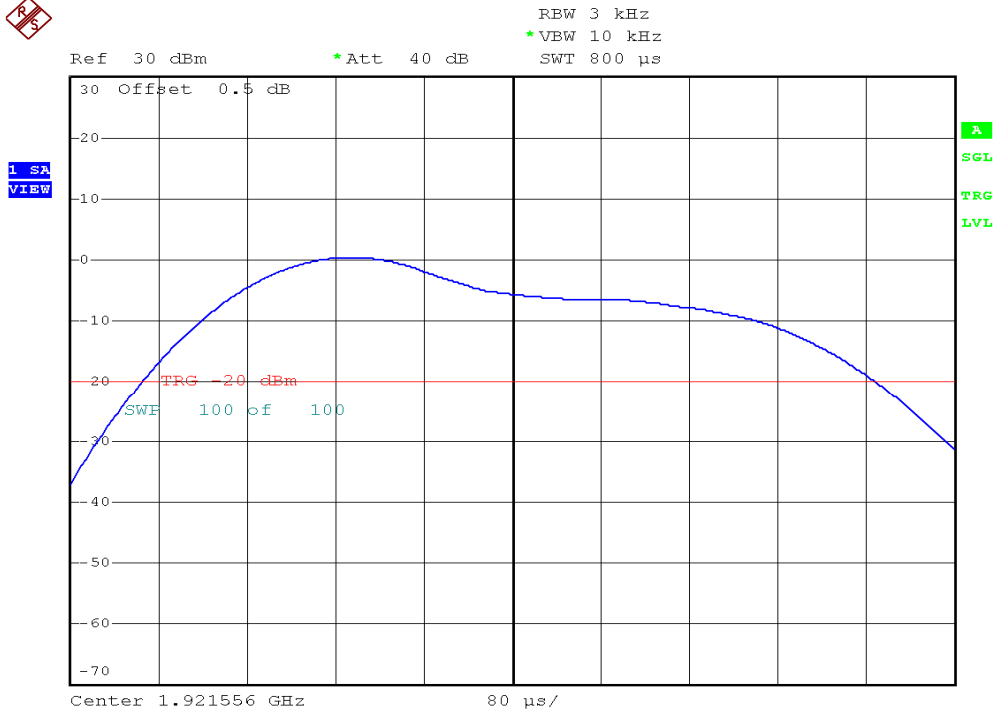

INTERTEK TESTING SERVICES

Power Spectral Density Plots

Base unit, Lowest channel, Traffic carrier

Base unit, Highest channel, Traffic carrier

INTERTEK TESTING SERVICES

Power Spectral Density Plots

Base unit, Lowest channel, Dummy carrier

Base unit, Highest channel, Dummy carrier

INTERTEK TESTING SERVICES

Power Spectral Density Plots

Handset unit, Lowest channel, Traffic carrier

Handset unit, Highest channel, Traffic carrier