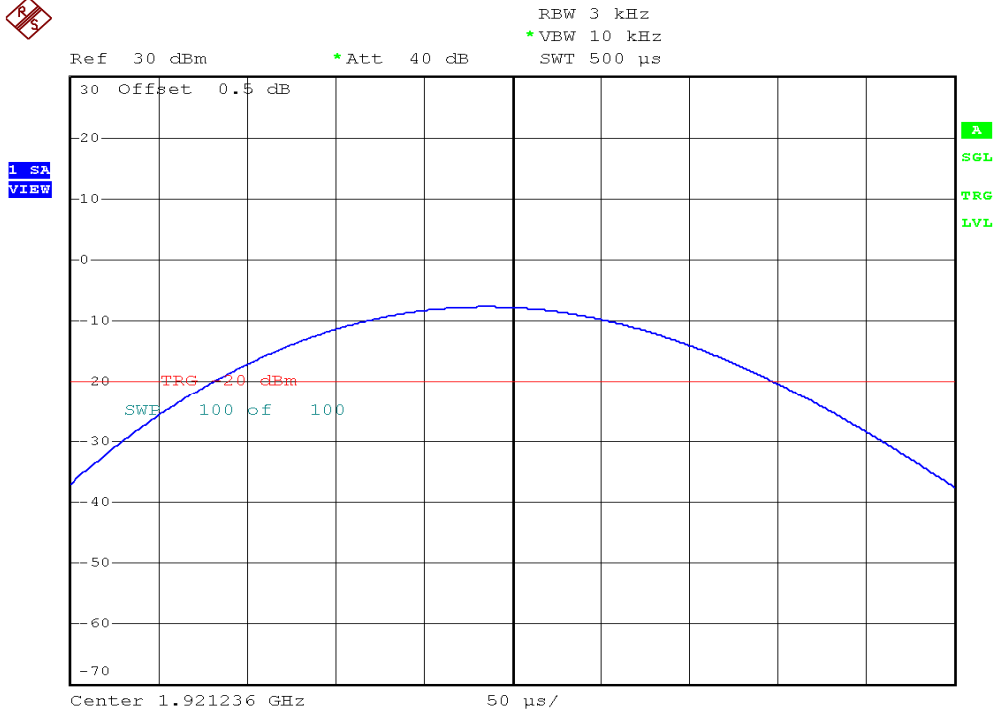

INTERTEK TESTING SERVICES

Power Spectral Density Plots

Base unit, Lowest channel, Traffic carrier

Base unit, Highest channel, Traffic carrier

INTERTEK TESTING SERVICES

Power Spectral Density Plots

Base unit, Lowest channel, Dummy carrier

Base unit, Highest channel, Dummy carrier

INTERTEK TESTING SERVICES

Power Spectral Density Plots

Handset unit, Lowest channel, Traffic carrier

Handset unit, Highest channel, Traffic carrier