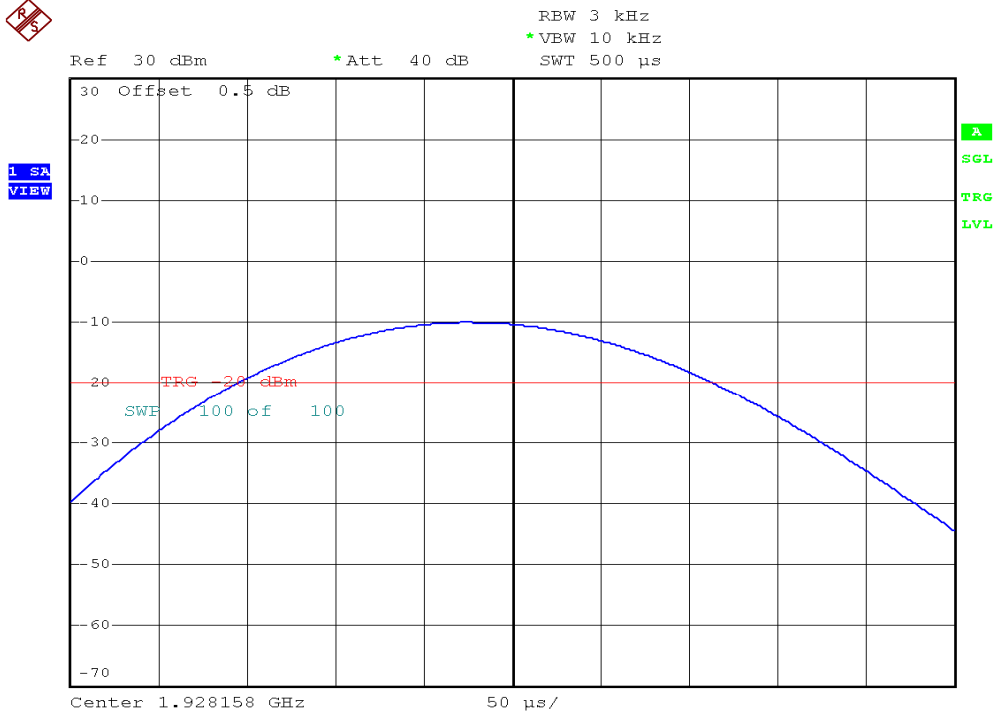

INTERTEK TESTING SERVICES

Power Spectral Density Plots

Base unit, Lowest channel, Traffic carrier

Base unit, Highest channel, Traffic carrier

INTERTEK TESTING SERVICES

Power Spectral Density Plots

Base unit, Lowest channel, Dummy carrier

Base unit, Highest channel, Dummy carrier

INTERTEK TESTING SERVICES

Power Spectral Density Plots

Handset unit, Lowest channel, Traffic carrier

Handset unit, Highest channel, Traffic carrier