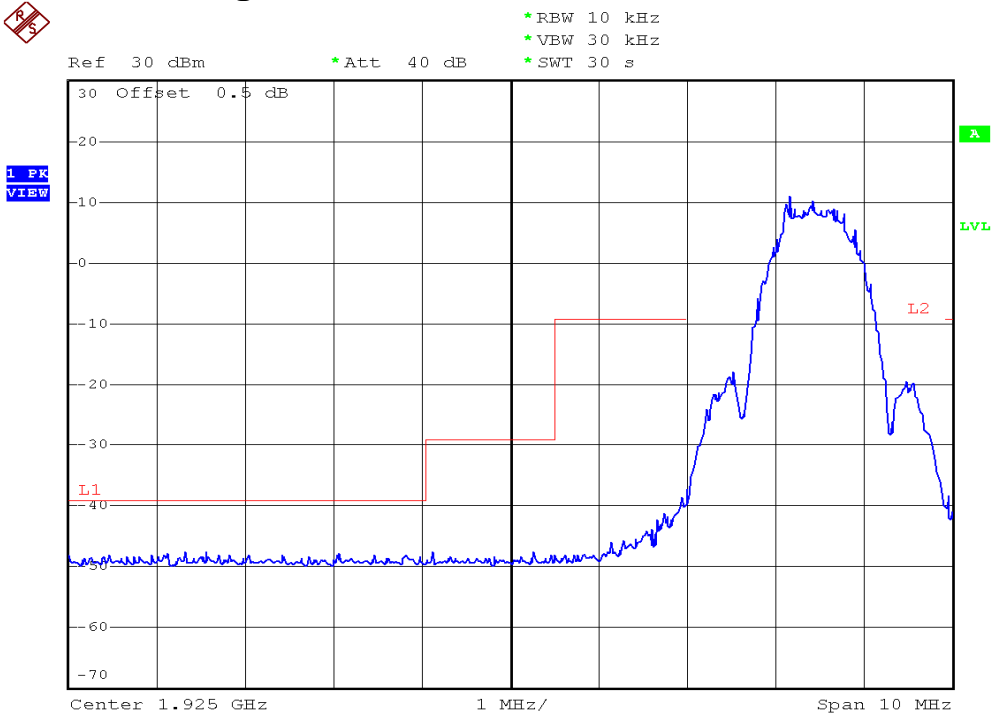

Base unit, Highest channel, Traffic carrier