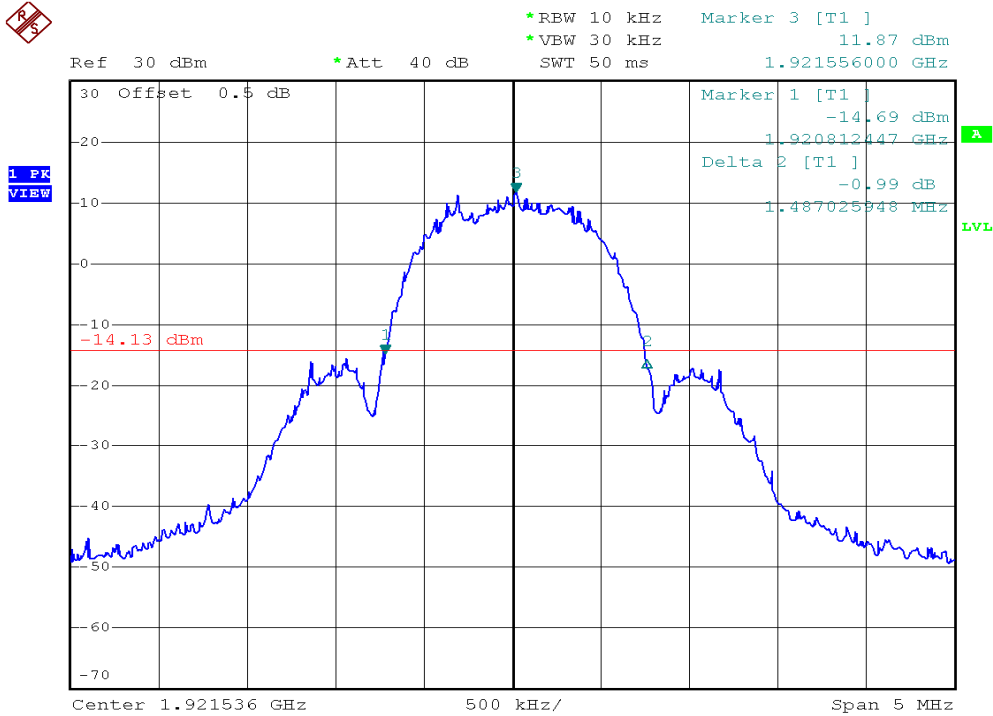

INTERTEK TESTING SERVICES

26dB Emission Bandwidth Plots

Handset unit, Lowest channel, Traffic carrier