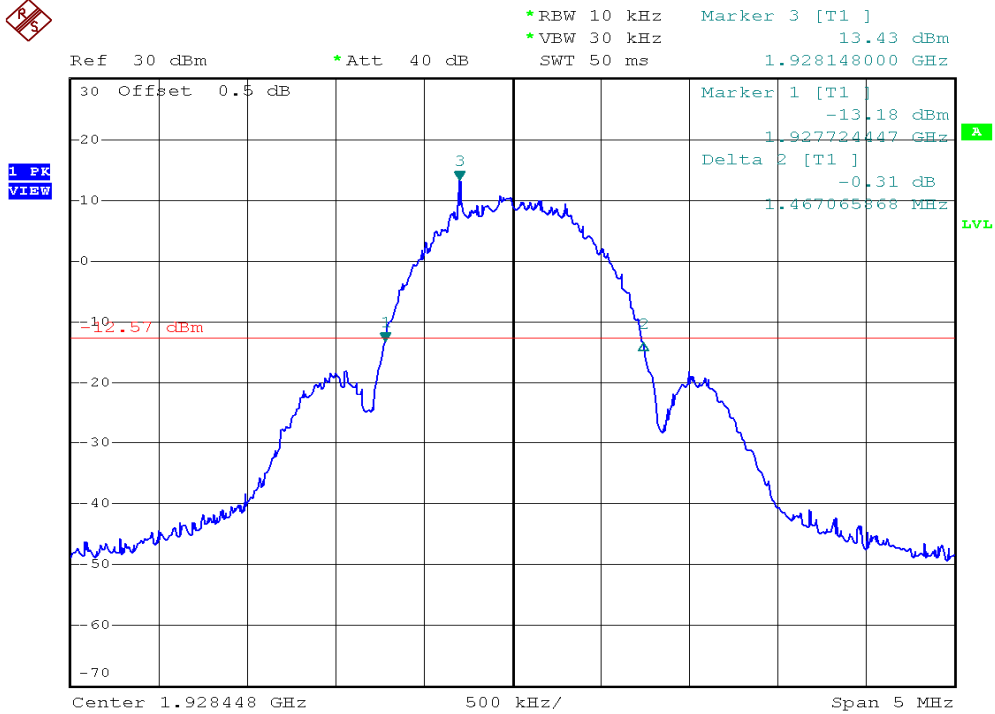

Base unit, Highest channel, Traffic carrier