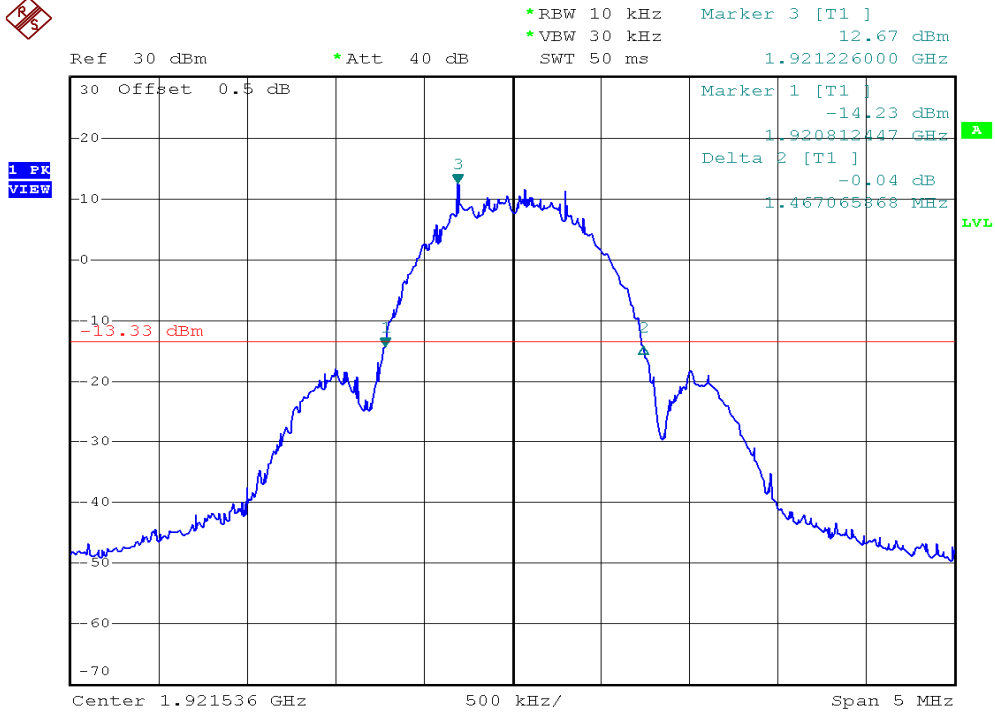

## 26dB Emission Bandwidth Plots

### Base unit, Lowest channel, Traffic carrier