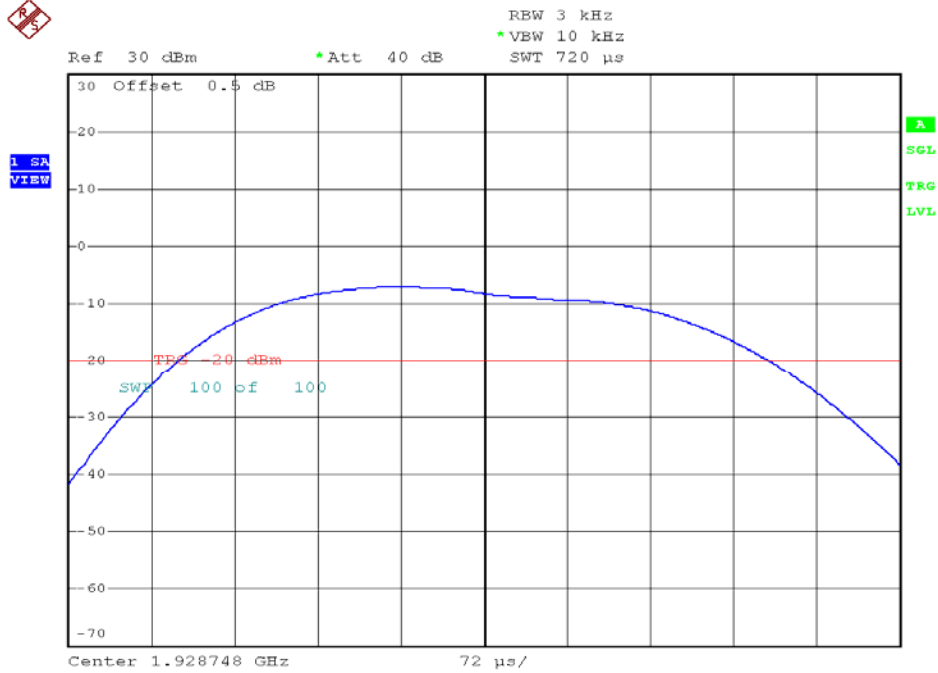

INTERTEK TESTING SERVICES

Power Spectral Density Plots

Base unit, Lowest channel, Traffic carrier

Base unit, Highest channel, Traffic carrier

INTERTEK TESTING SERVICES

Power Spectral Density Plots

Base unit, Lowest channel, Dummy carrier

Base unit, Highest channel, Dummy carrier