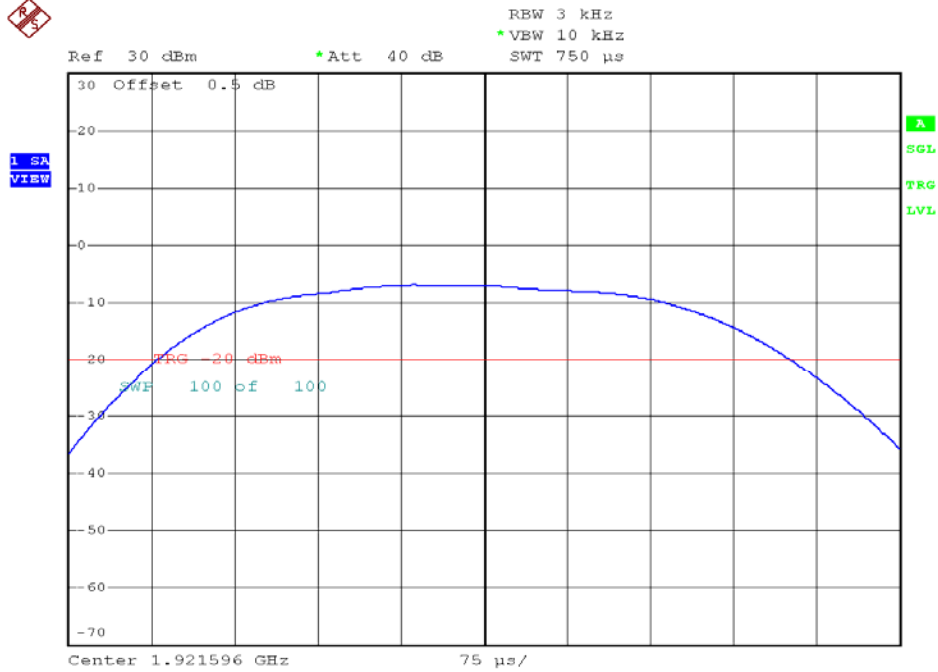

INTERTEK TESTING SERVICES

Power Spectral Density Plots

Base unit, Lowest channel, Traffic carrier

Base unit, Highest channel, Traffic carrier

INTERTEK TESTING SERVICES

Power Spectral Density Plots

Base unit, Lowest channel, Dummy carrier

Base unit, Highest channel, Dummy carrier