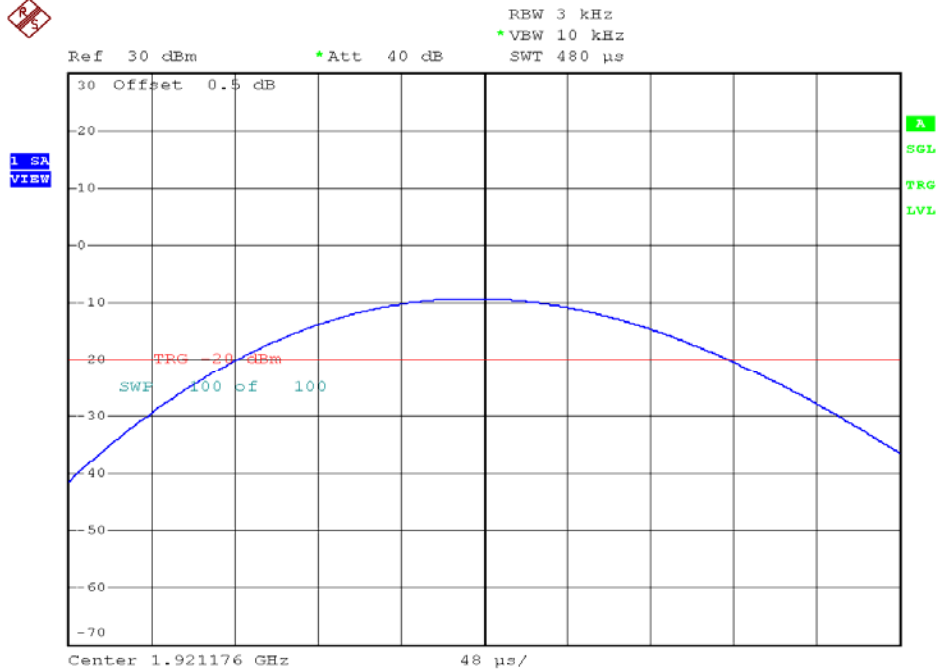

INTERTEK TESTING SERVICES

Power Spectral Density Plots

Base unit, Lowest channel, Traffic carrier

Base unit, Highest channel, Traffic carrier

INTERTEK TESTING SERVICES

Power Spectral Density Plots

Base unit, Lowest channel, Dummy carrier

Base unit, Highest channel, Dummy carrier