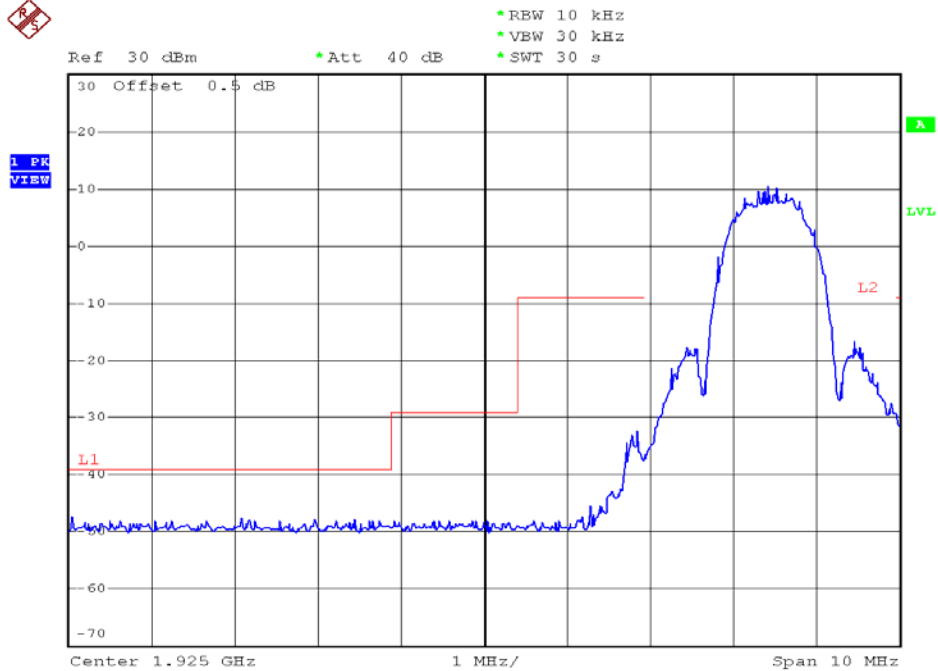

Base unit, Highest channel, Traffic carrier