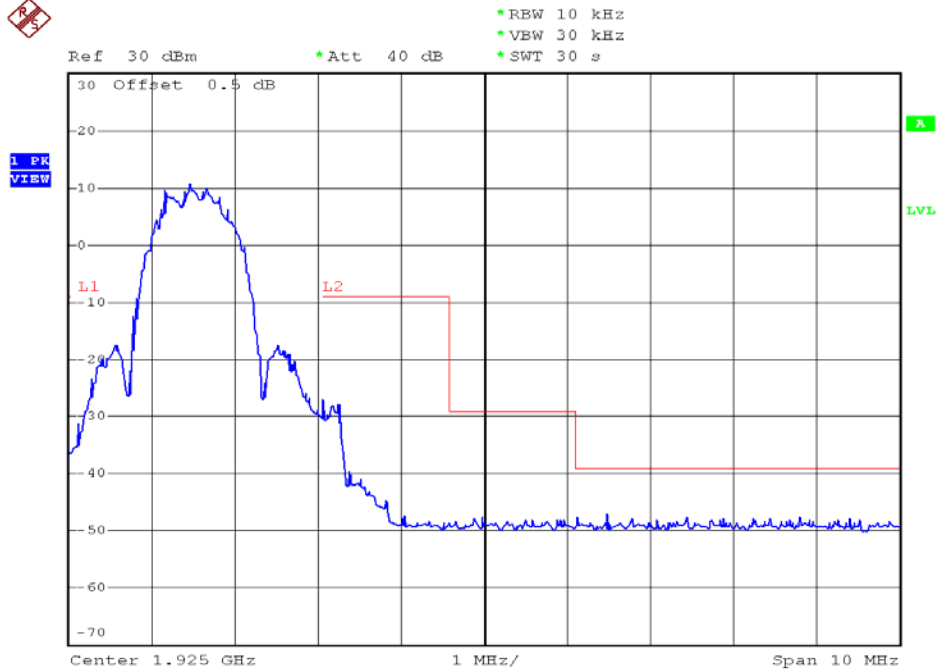

## Unwanted Emission Inside The Sub-Band Plots

### Base unit, Lowest channel, Traffic carrier