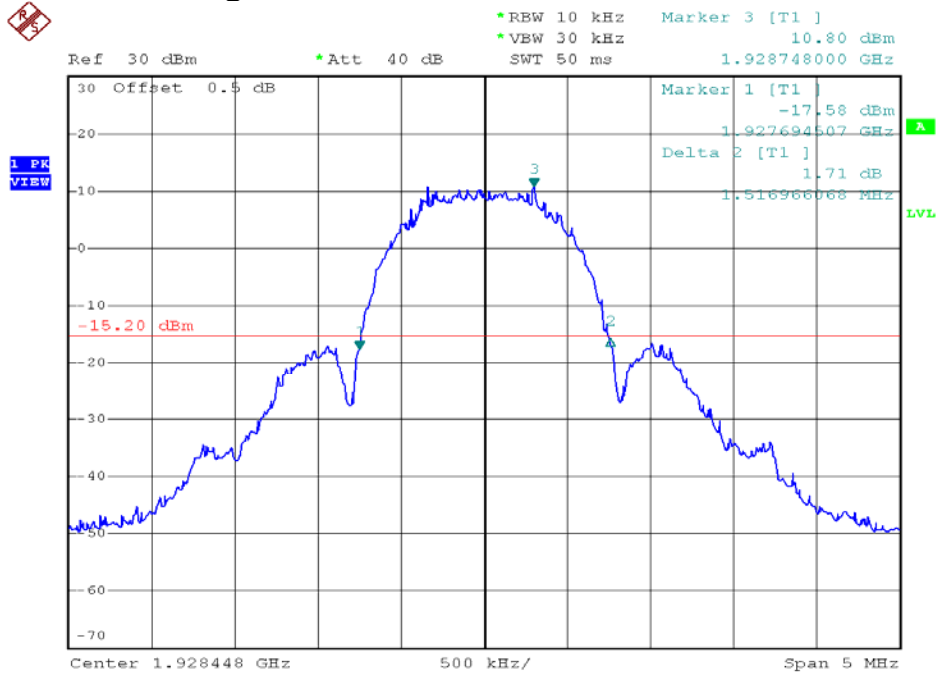

INTERTEK TESTING SERVICES

26dB Emission Bandwidth Plots

Base unit, Lowest channel, Traffic carrier

Base unit, Highest channel, Traffic carrier

INTERTEK TESTING SERVICES

26dB Emission Bandwidth Plots

Base unit, Lowest channel, Dummy carrier

Base unit, Highest channel, Dummy carrier