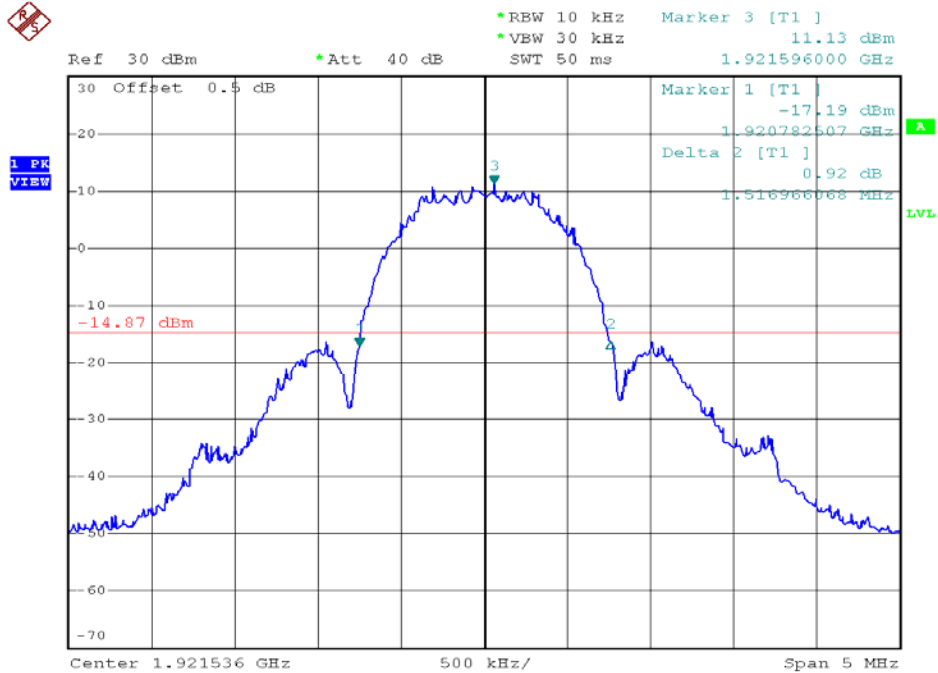

INTERTEK TESTING SERVICES

26dB Emission Bandwidth Plots

Base unit, Lowest channel, Traffic carrier

Base unit, Highest channel, Traffic carrier

INTERTEK TESTING SERVICES

26dB Emission Bandwidth Plots

Base unit, Lowest channel, Dummy carrier

Base unit, Highest channel, Dummy carrier