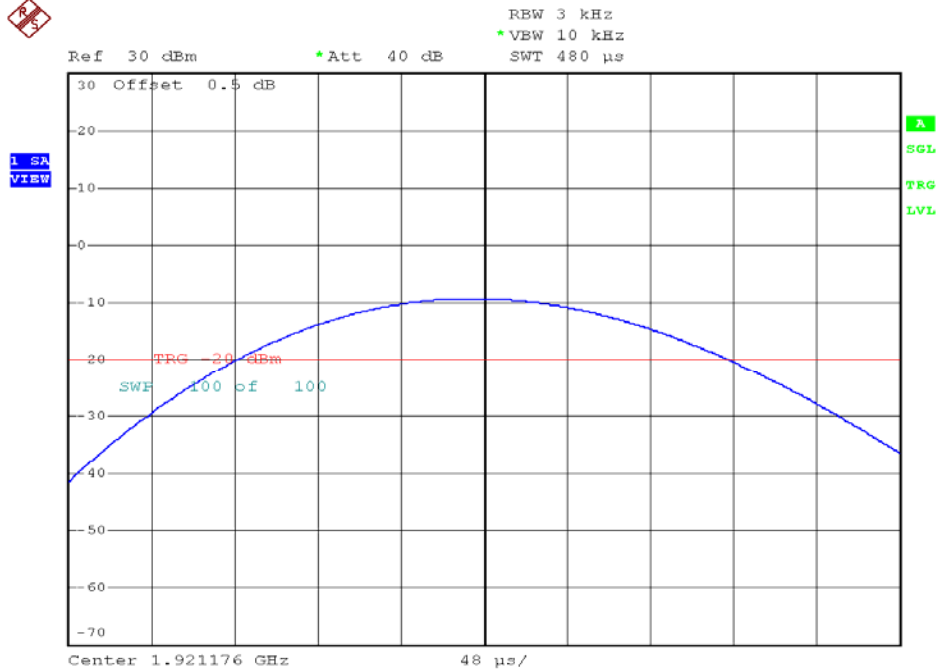

INTERTEK TESTING SERVICES

Power Spectral Density Plots

Base unit, Lowest channel, Traffic carrier

Base unit, Highest channel, Traffic carrier

INTERTEK TESTING SERVICES

Power Spectral Density Plots

Base unit, Lowest channel, Dummy carrier

Base unit, Highest channel, Dummy carrier

INTERTEK TESTING SERVICES

Power Spectral Density Plots

Handset unit, Lowest channel, Traffic carrier

Handset unit, Highest channel, Traffic carrier