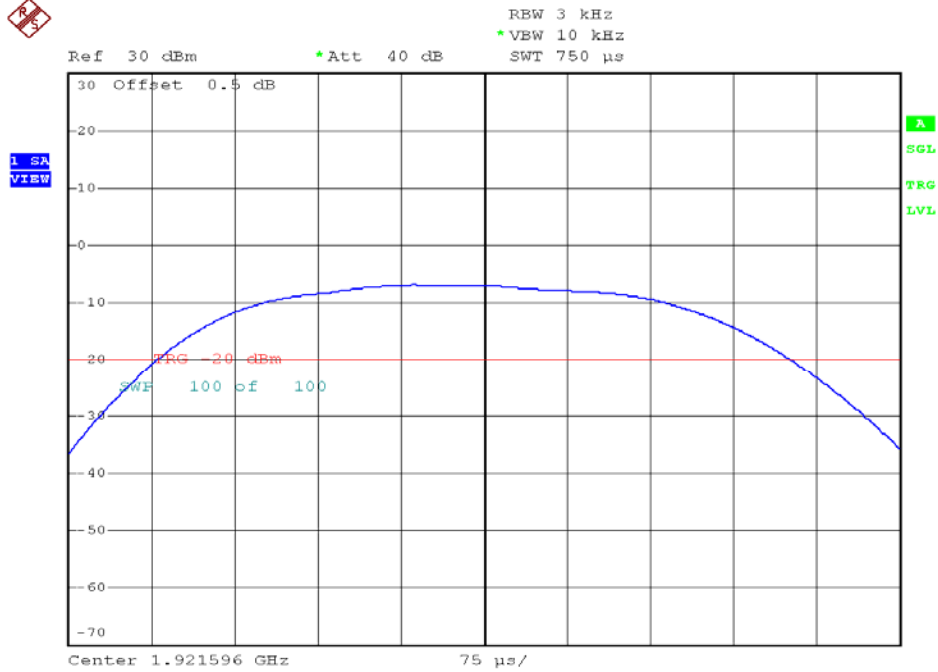

INTERTEK TESTING SERVICES

Power Spectral Density Plots

Base unit, Lowest channel, Traffic carrier

Base unit, Highest channel, Traffic carrier

INTERTEK TESTING SERVICES

Power Spectral Density Plots

Base unit, Lowest channel, Dummy carrier

Base unit, Highest channel, Dummy carrier

INTERTEK TESTING SERVICES

Power Spectral Density Plots

Handset unit, Lowest channel, Traffic carrier

Handset unit, Highest channel, Traffic carrier