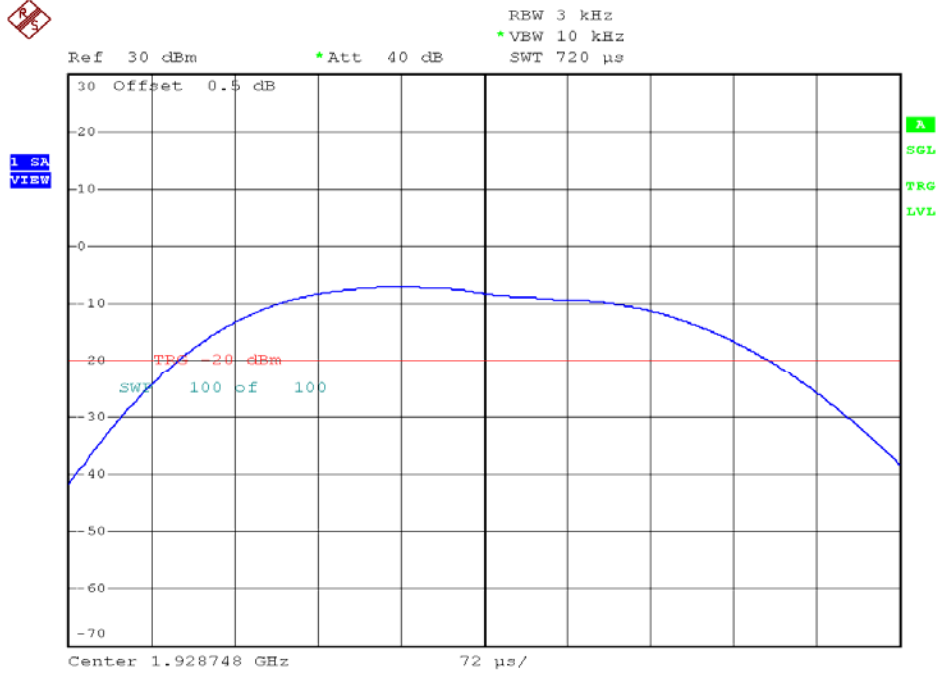

INTERTEK TESTING SERVICES

Power Spectral Density Plots

Base unit, Lowest channel, Traffic carrier

Base unit, Highest channel, Traffic carrier

INTERTEK TESTING SERVICES

Power Spectral Density Plots

Base unit, Lowest channel, Dummy carrier

Base unit, Highest channel, Dummy carrier

INTERTEK TESTING SERVICES

Power Spectral Density Plots

Handset unit, Lowest channel, Traffic carrier

Handset unit, Highest channel, Traffic carrier