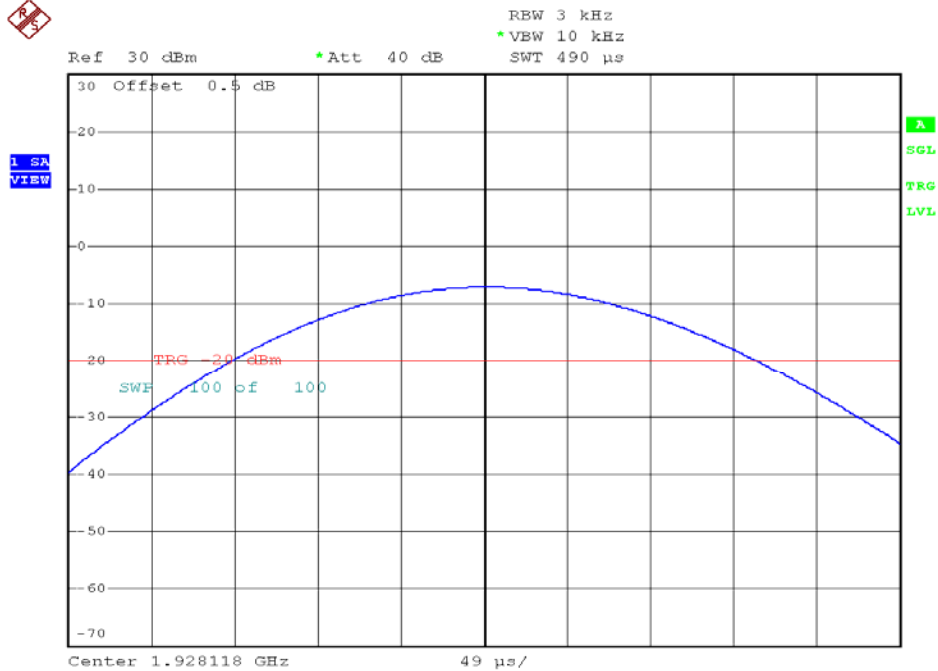

INTERTEK TESTING SERVICES

Power Spectral Density Plots

Base unit, Lowest channel, Traffic carrier

Base unit, Highest channel, Traffic carrier

INTERTEK TESTING SERVICES

Power Spectral Density Plots

Base unit, Lowest channel, Dummy carrier

Base unit, Highest channel, Dummy carrier

INTERTEK TESTING SERVICES

Power Spectral Density Plots

Handset unit, Lowest channel, Traffic carrier

Handset unit, Highest channel, Traffic carrier