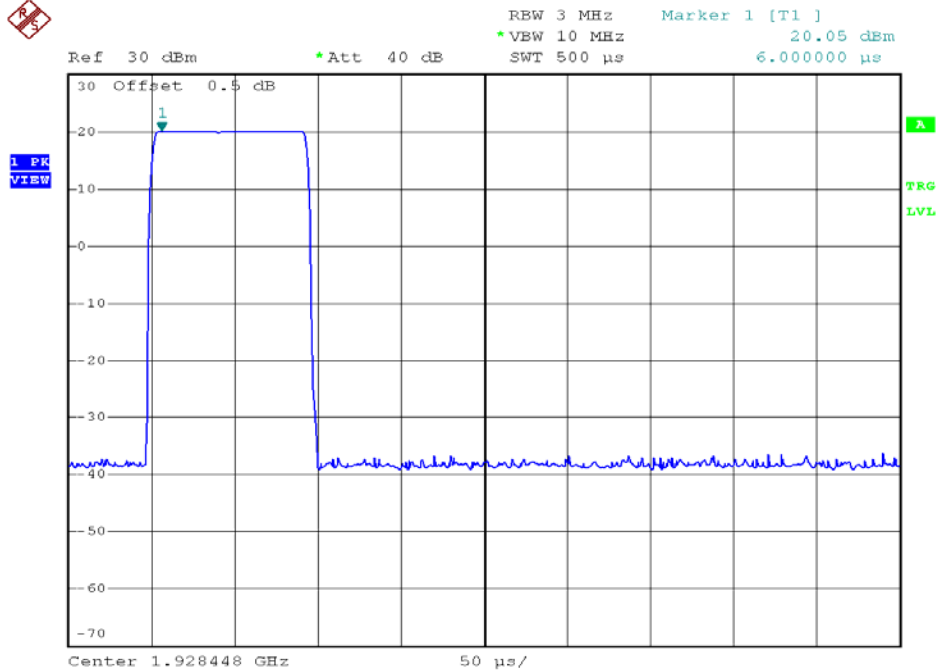

INTERTEK TESTING SERVICES

Peak Transmit Power Plots

Base unit, Lowest channel, Traffic carrier

Base unit, Highest channel, Traffic carrier

INTERTEK TESTING SERVICES

Peak Transmit Power Plots

Base unit, Lowest channel, Dummy carrier

Base unit, Highest channel, Dummy carrier

INTERTEK TESTING SERVICES

Peak Transmit Power Plots

Handset unit, Lowest channel, Traffic carrier

Handset unit, Highest channel, Traffic carrier