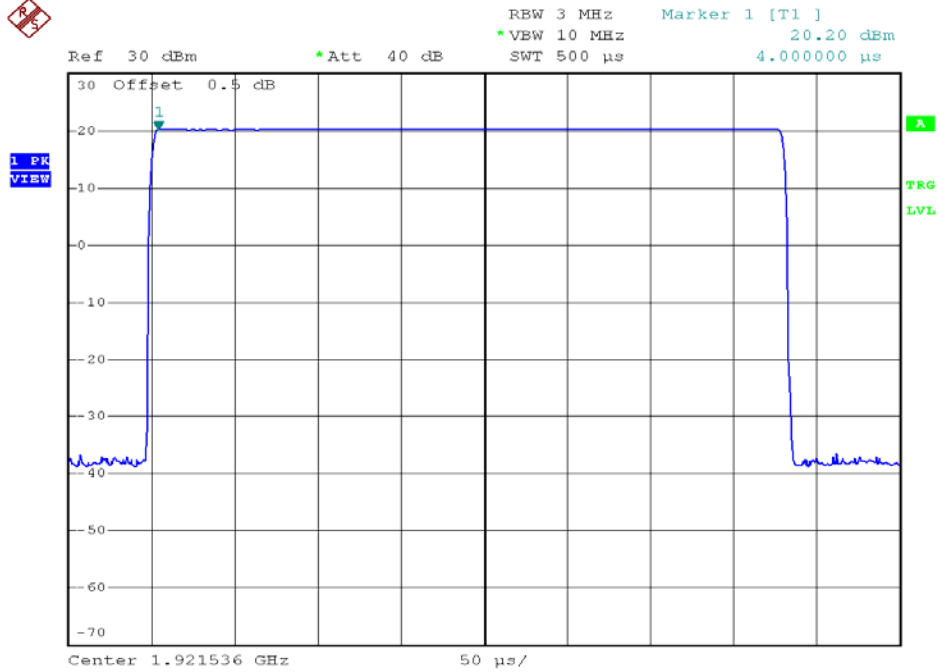

INTERTEK TESTING SERVICES

Peak Transmit Power Plots

Base unit, Lowest channel, Traffic carrier

Base unit, Highest channel, Traffic carrier

INTERTEK TESTING SERVICES

Peak Transmit Power Plots

Base unit, Lowest channel, Dummy carrier

Base unit, Highest channel, Dummy carrier

INTERTEK TESTING SERVICES

Peak Transmit Power Plots

Handset unit, Lowest channel, Traffic carrier

Handset unit, Highest channel, Traffic carrier