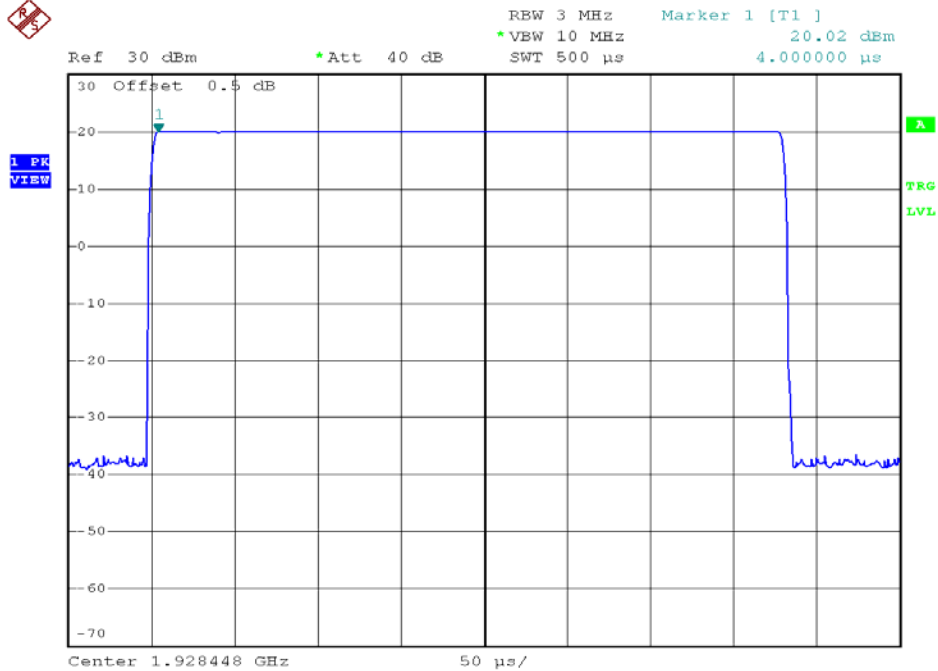

INTERTEK TESTING SERVICES

Peak Transmit Power Plots

Base unit, Lowest channel, Traffic carrier

Base unit, Highest channel, Traffic carrier

INTERTEK TESTING SERVICES

Peak Transmit Power Plots

Base unit, Lowest channel, Dummy carrier

Base unit, Highest channel, Dummy carrier

INTERTEK TESTING SERVICES

Peak Transmit Power Plots

Handset unit, Lowest channel, Traffic carrier

Handset unit, Highest channel, Traffic carrier