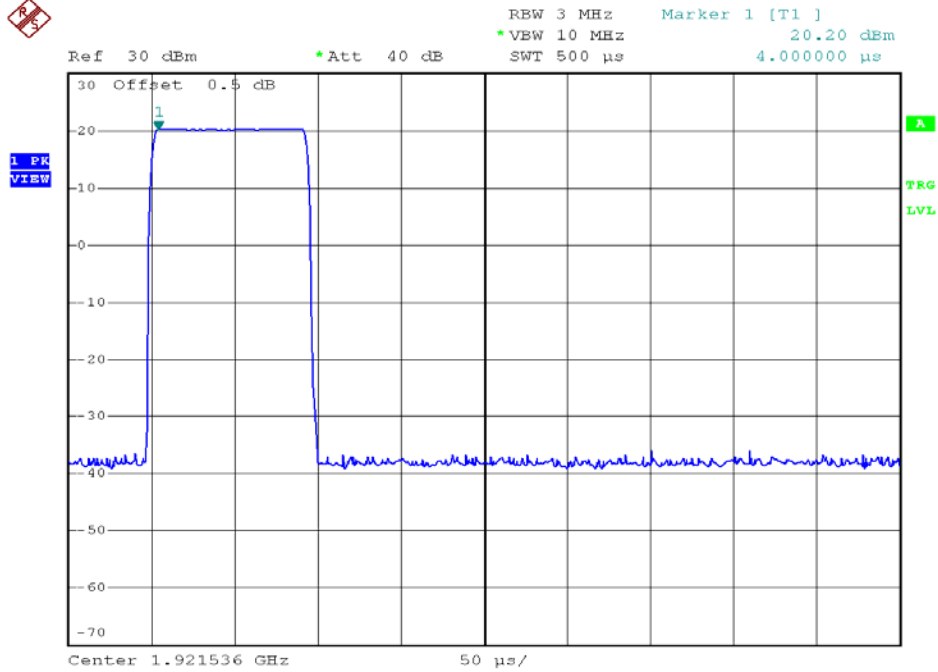

INTERTEK TESTING SERVICES

Peak Transmit Power Plots

Base unit, Lowest channel, Traffic carrier

Base unit, Highest channel, Traffic carrier

INTERTEK TESTING SERVICES

Peak Transmit Power Plots

Base unit, Lowest channel, Dummy carrier

Base unit, Highest channel, Dummy carrier

INTERTEK TESTING SERVICES

Peak Transmit Power Plots

Handset unit, Lowest channel, Traffic carrier

Handset unit, Highest channel, Traffic carrier