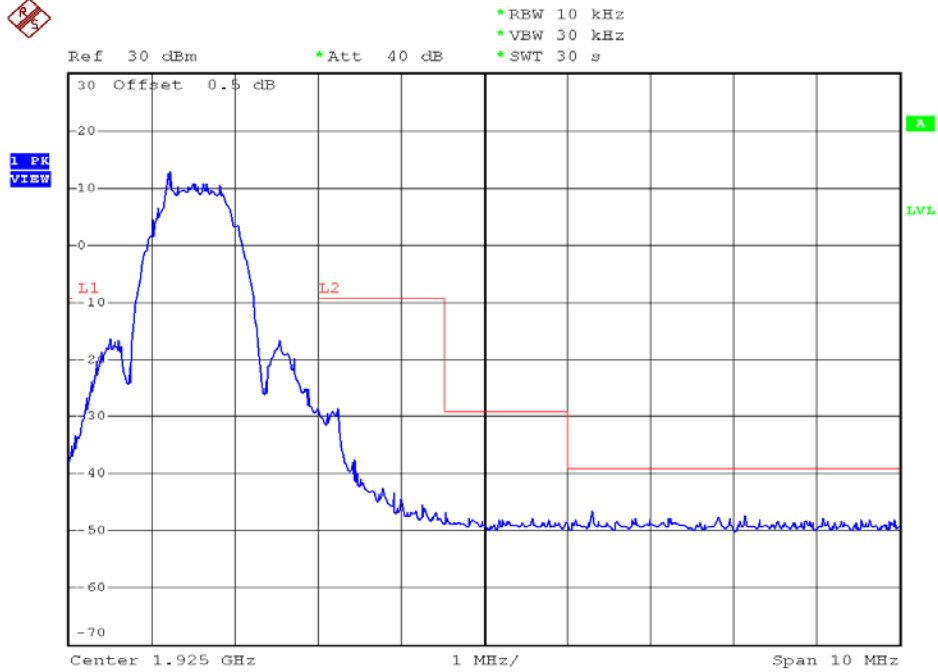

INTERTEK TESTING SERVICES

Unwanted Emission Inside The Sub-Band Plots

Base unit, Lowest channel, Traffic carrier

Base unit, Highest channel, Traffic carrier

INTERTEK TESTING SERVICES

Unwanted Emission Inside The Sub-Band Plots

Base unit, Lowest channel, Dummy carrier

Base unit, Highest channel, Dummy carrier

INTERTEK TESTING SERVICES

Unwanted Emission Inside The Sub-Band Plots

Handset unit, Lowest channel, Traffic carrier

Handset unit, Highest channel, Traffic carrier