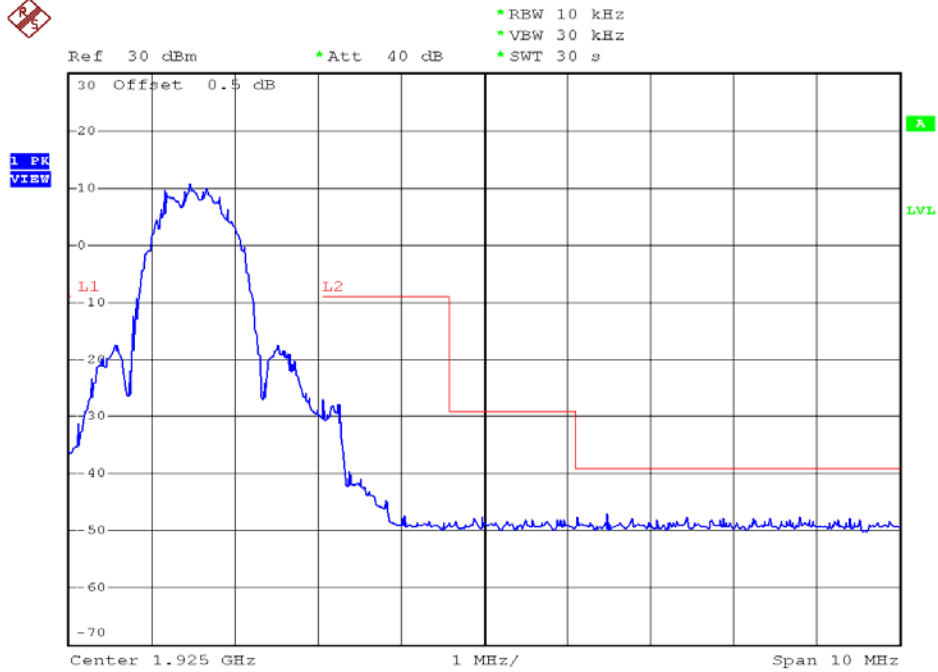

INTERTEK TESTING SERVICES

Unwanted Emission Inside The Sub-Band Plots

Base unit, Lowest channel, Traffic carrier

Base unit, Highest channel, Traffic carrier

INTERTEK TESTING SERVICES

Unwanted Emission Inside The Sub-Band Plots

Base unit, Lowest channel, Dummy carrier

Base unit, Highest channel, Dummy carrier

INTERTEK TESTING SERVICES

Unwanted Emission Inside The Sub-Band Plots

Handset unit, Lowest channel, Traffic carrier

Handset unit, Highest channel, Traffic carrier