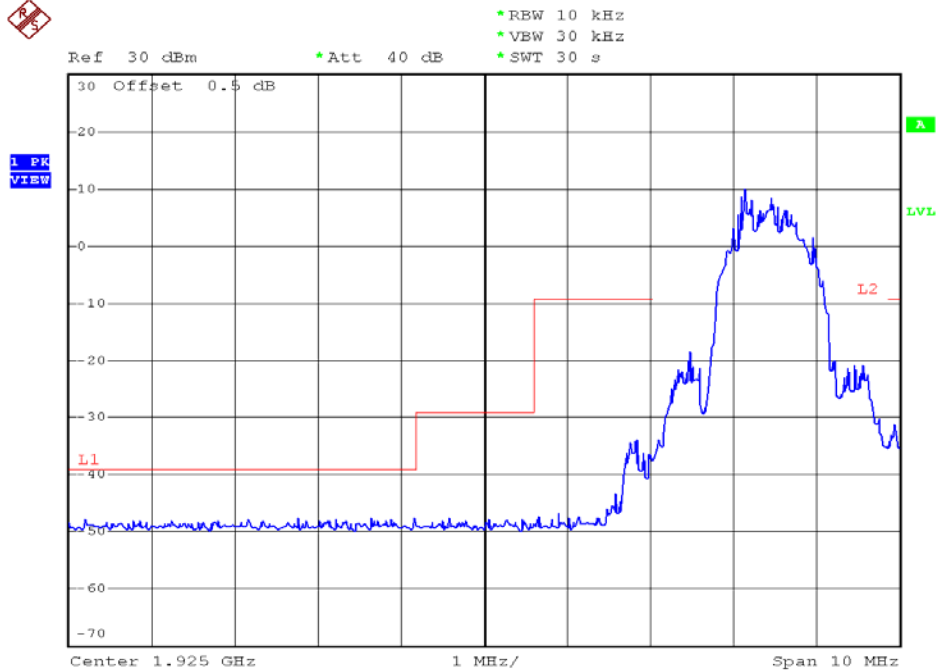

INTERTEK TESTING SERVICES

Unwanted Emission Inside The Sub-Band Plots

Base unit, Lowest channel, Traffic carrier

Base unit, Highest channel, Traffic carrier

INTERTEK TESTING SERVICES

Unwanted Emission Inside The Sub-Band Plots

Base unit, Lowest channel, Dummy carrier

Base unit, Highest channel, Dummy carrier

INTERTEK TESTING SERVICES

Unwanted Emission Inside The Sub-Band Plots

Handset unit, Lowest channel, Traffic carrier

Handset unit, Highest channel, Traffic carrier