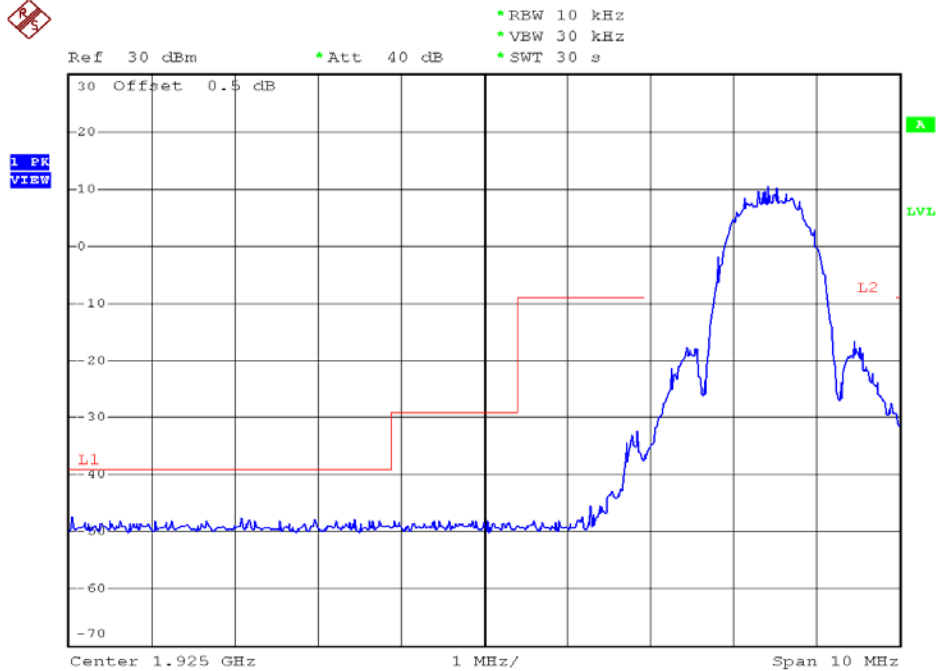

INTERTEK TESTING SERVICES

Unwanted Emission Inside The Sub-Band Plots

Base unit, Lowest channel, Traffic carrier

Base unit, Highest channel, Traffic carrier

INTERTEK TESTING SERVICES

Unwanted Emission Inside The Sub-Band Plots

Base unit, Lowest channel, Dummy carrier

Base unit, Highest channel, Dummy carrier

INTERTEK TESTING SERVICES

Unwanted Emission Inside The Sub-Band Plots

Handset unit, Lowest channel, Traffic carrier

Handset unit, Highest channel, Traffic carrier