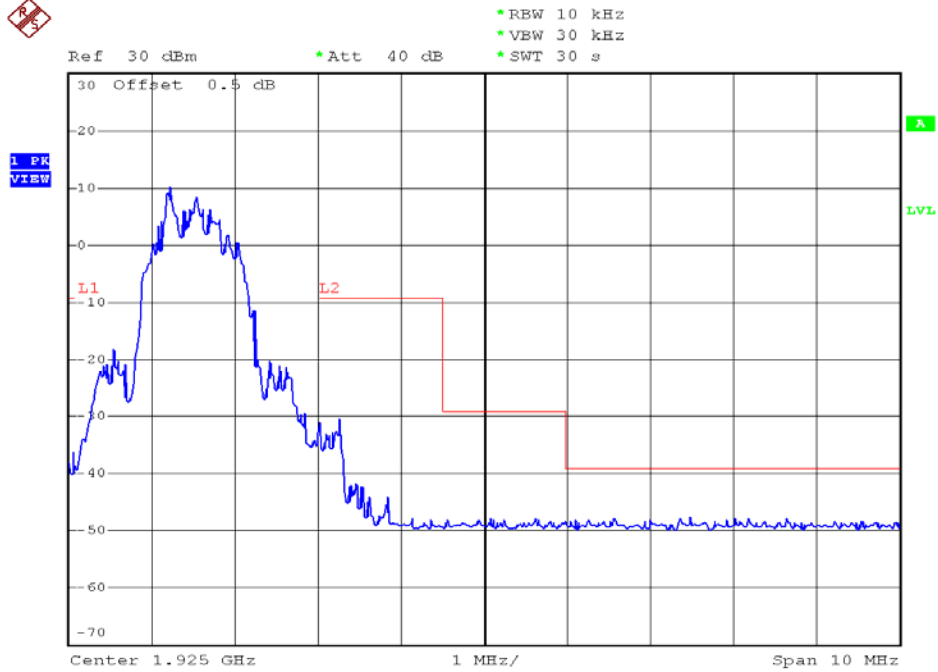

INTERTEK TESTING SERVICES

Unwanted Emission Inside The Sub-Band Plots

Base unit, Lowest channel, Traffic carrier

Base unit, Highest channel, Traffic carrier

INTERTEK TESTING SERVICES

Unwanted Emission Inside The Sub-Band Plots

Base unit, Lowest channel, Dummy carrier

Base unit, Highest channel, Dummy carrier

INTERTEK TESTING SERVICES

Unwanted Emission Inside The Sub-Band Plots

Handset unit, Lowest channel, Traffic carrier

Handset unit, Highest channel, Traffic carrier