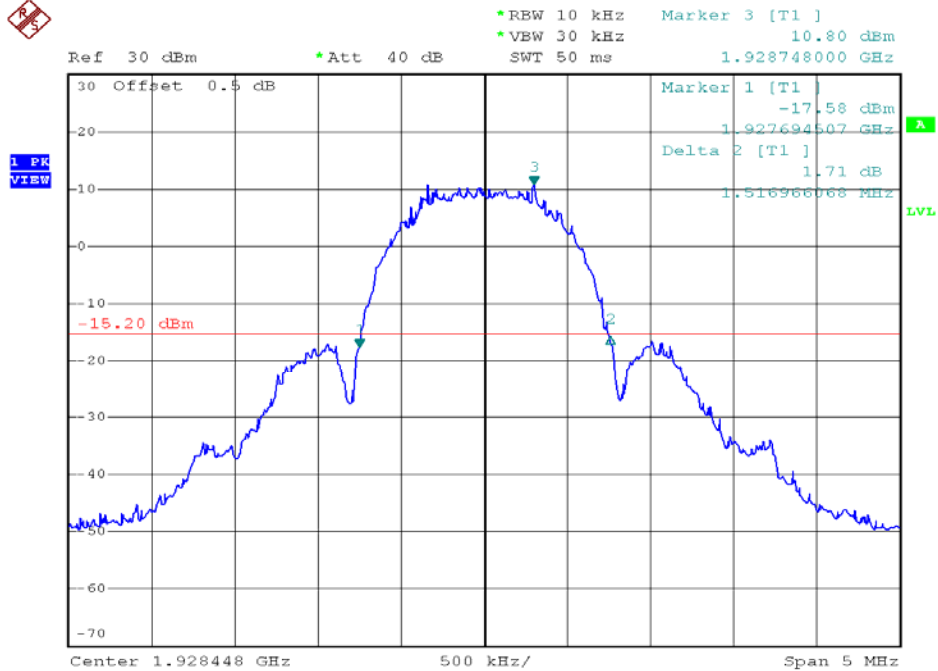

Base unit, Highest channel, Traffic carrier