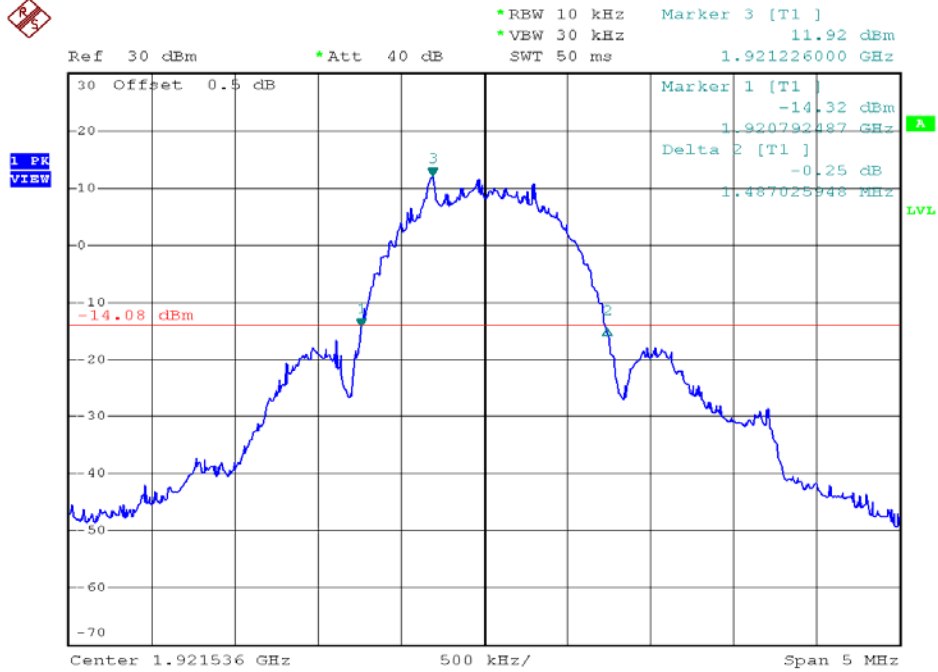

INTERTEK TESTING SERVICES

26dB Emission Bandwidth Plots

Handset unit, Lowest channel, Traffic carrier