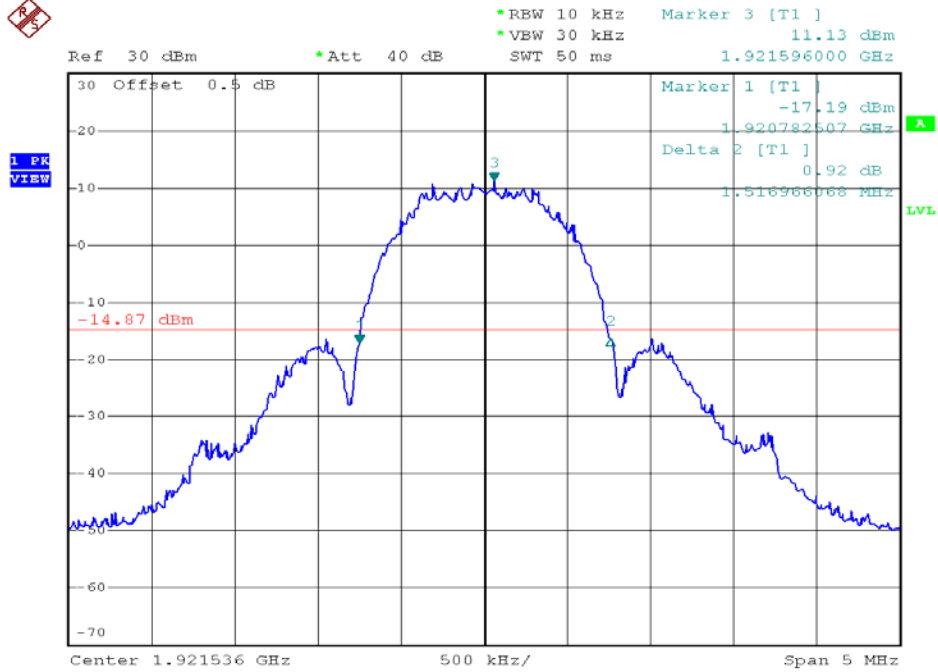

## 26dB Emission Bandwidth Plots

### Base unit, Lowest channel, Traffic carrier