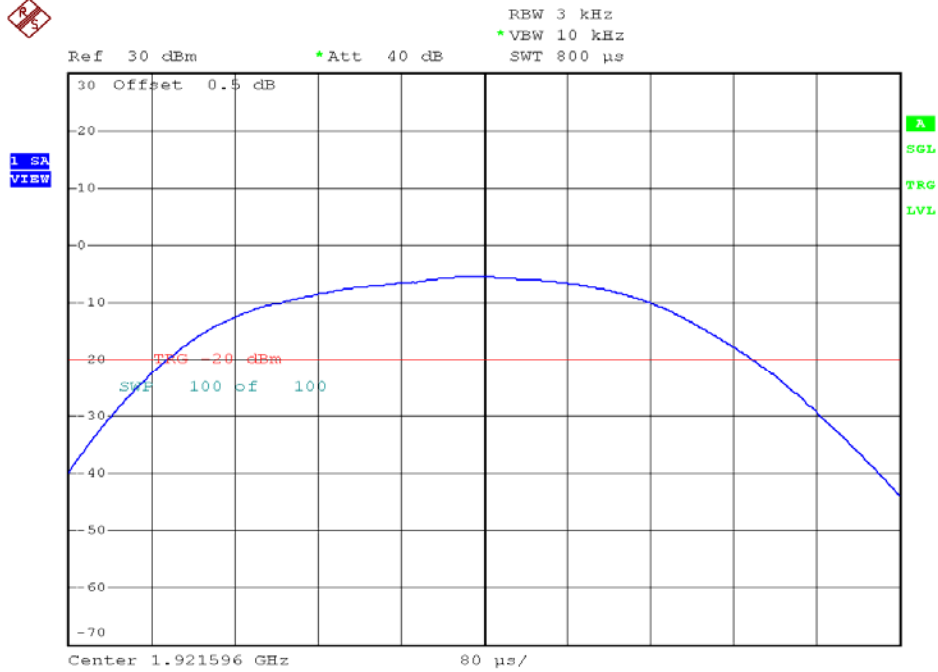

INTERTEK TESTING SERVICES

Power Spectral Density Plots

Base unit, Lowest channel, Traffic carrier

Base unit, Highest channel, Traffic carrier

INTERTEK TESTING SERVICES

Power Spectral Density Plots

Base unit, Lowest channel, Dummy carrier

Base unit, Highest channel, Dummy carrier

INTERTEK TESTING SERVICES

Power Spectral Density Plots

Handset unit, Lowest channel, Traffic carrier

Handset unit, Highest channel, Traffic carrier