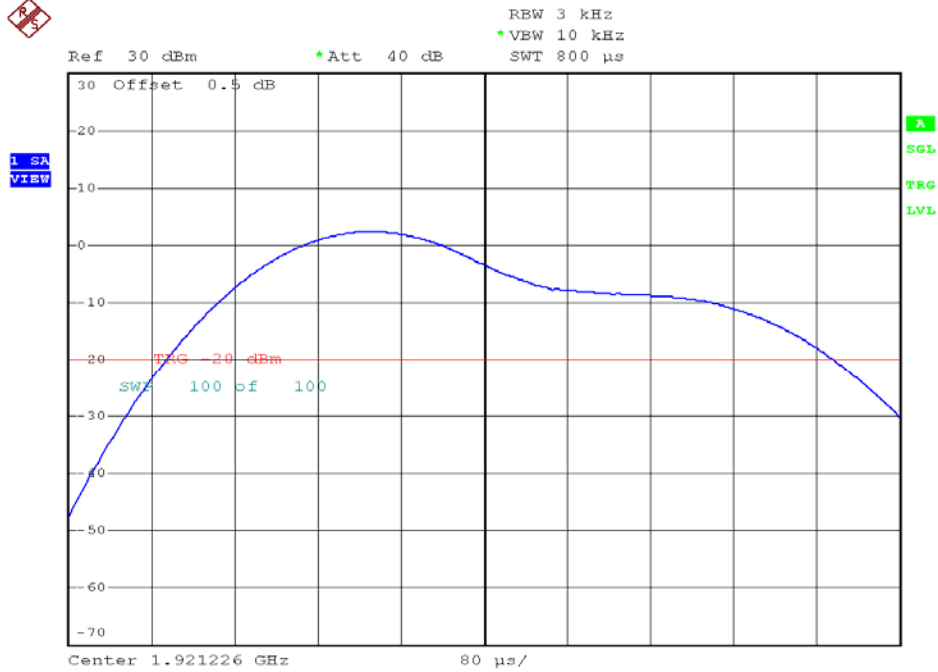

INTERTEK TESTING SERVICES

Power Spectral Density Plots

Base unit, Lowest channel, Traffic carrier

Base unit, Highest channel, Traffic carrier

INTERTEK TESTING SERVICES

Power Spectral Density Plots

Base unit, Lowest channel, Dummy carrier

Base unit, Highest channel, Dummy carrier

INTERTEK TESTING SERVICES

Power Spectral Density Plots

Handset unit, Lowest channel, Traffic carrier

Handset unit, Highest channel, Traffic carrier