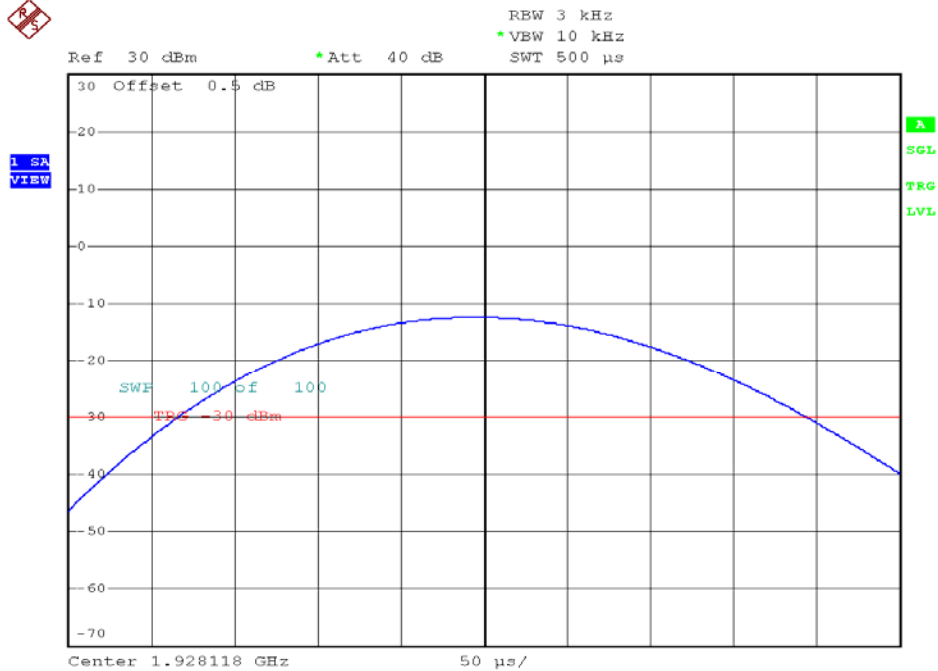

INTERTEK TESTING SERVICES

Power Spectral Density Plots

Base unit, Lowest channel, Traffic carrier

Base unit, Highest channel, Traffic carrier

INTERTEK TESTING SERVICES

Power Spectral Density Plots

Base unit, Lowest channel, Dummy carrier

Base unit, Highest channel, Dummy carrier

INTERTEK TESTING SERVICES

Power Spectral Density Plots

Handset unit, Lowest channel, Traffic carrier

Handset unit, Highest channel, Traffic carrier