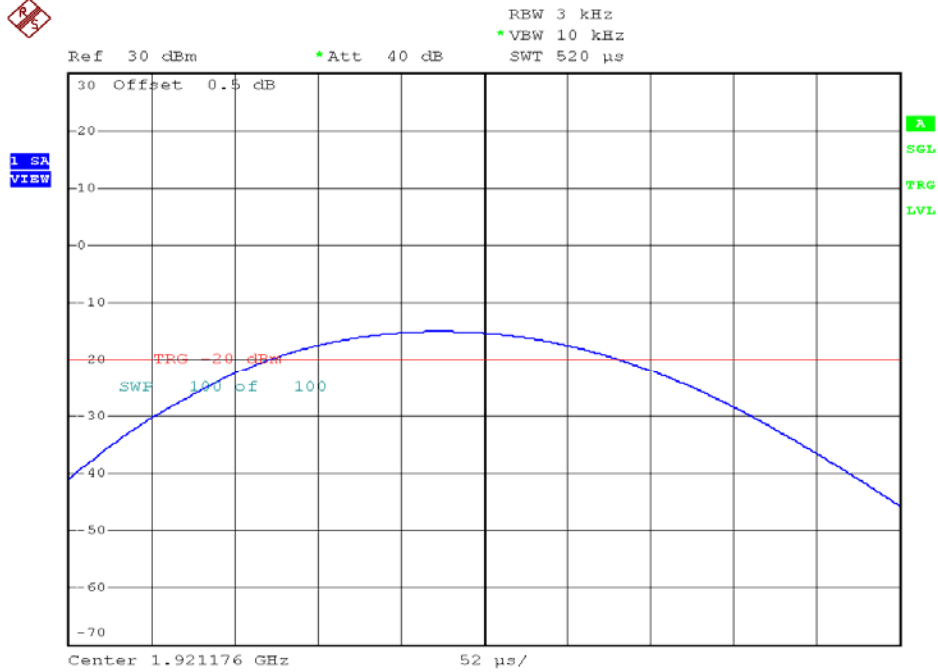

INTERTEK TESTING SERVICES

Power Spectral Density Plots

Base unit, Lowest channel, Traffic carrier

Base unit, Highest channel, Traffic carrier

INTERTEK TESTING SERVICES

Power Spectral Density Plots

Base unit, Lowest channel, Dummy carrier

Base unit, Highest channel, Dummy carrier

INTERTEK TESTING SERVICES

Power Spectral Density Plots

Handset unit, Lowest channel, Traffic carrier

Handset unit, Highest channel, Traffic carrier