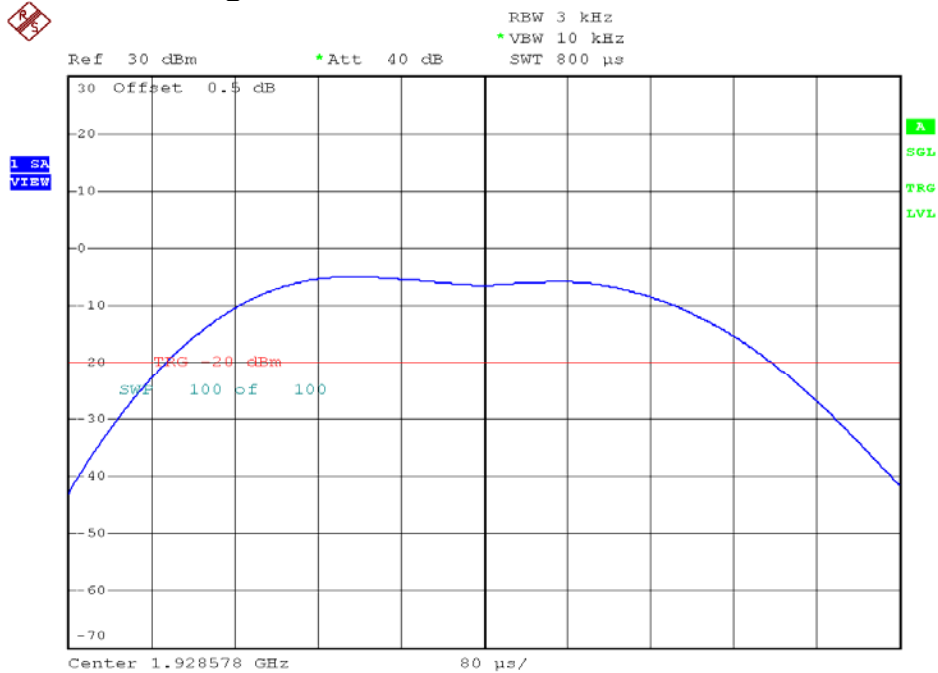

INTERTEK TESTING SERVICES

Power Spectral Density Plots

Base unit, Lowest channel, Traffic carrier

Base unit, Highest channel, Traffic carrier

INTERTEK TESTING SERVICES

Power Spectral Density Plots

Base unit, Lowest channel, Dummy carrier

Base unit, Highest channel, Dummy carrier

INTERTEK TESTING SERVICES

Power Spectral Density Plots

Handset unit, Lowest channel, Traffic carrier

Handset unit, Highest channel, Traffic carrier