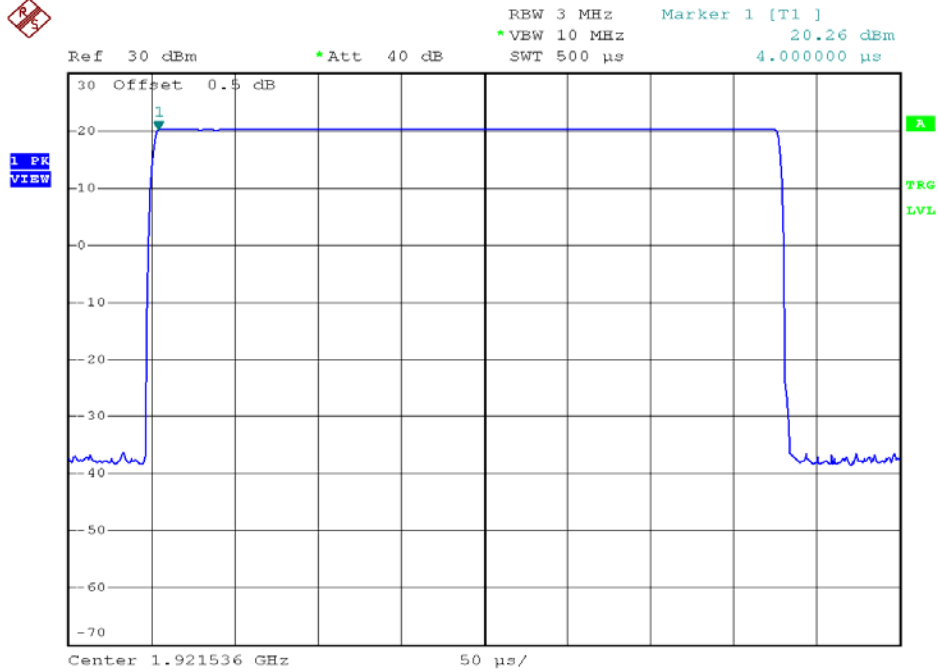

INTERTEK TESTING SERVICES

Peak Transmit Power Plots

Base unit, Lowest channel, Traffic carrier

Base unit, Highest channel, Traffic carrier

INTERTEK TESTING SERVICES

Peak Transmit Power Plots

Base unit, Lowest channel, Dummy carrier

Base unit, Highest channel, Dummy carrier

INTERTEK TESTING SERVICES

Peak Transmit Power Plots

Handset unit, Lowest channel, Traffic carrier

Handset unit, Highest channel, Traffic carrier