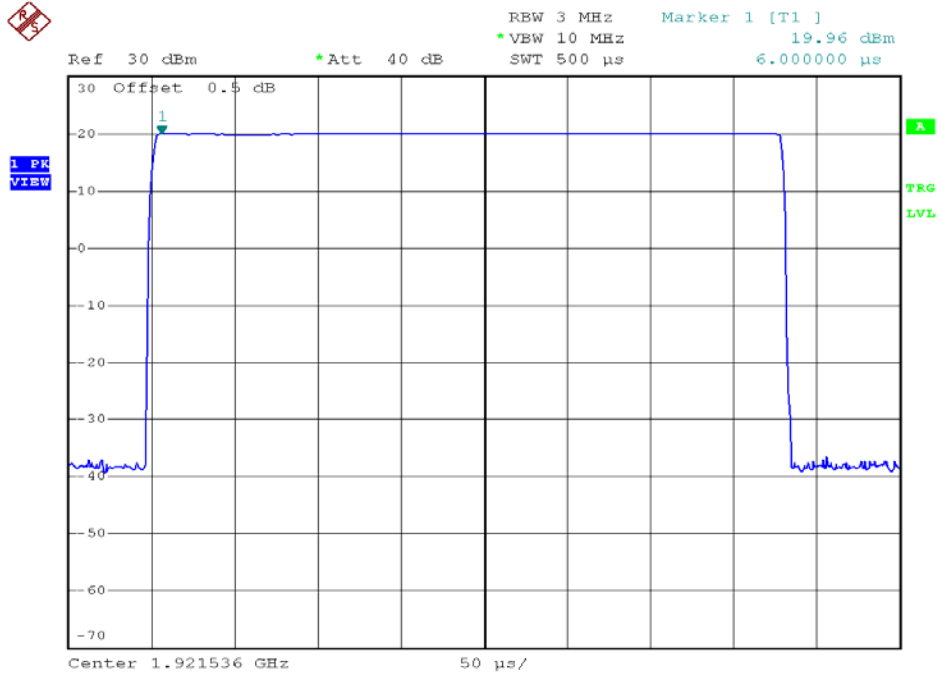

INTERTEK TESTING SERVICES

Peak Transmit Power Plots

Base unit, Lowest channel, Traffic carrier

Base unit, Highest channel, Traffic carrier

INTERTEK TESTING SERVICES

Peak Transmit Power Plots

Base unit, Lowest channel, Dummy carrier

Base unit, Highest channel, Dummy carrier

INTERTEK TESTING SERVICES

Peak Transmit Power Plots

Handset unit, Lowest channel, Traffic carrier

Handset unit, Highest channel, Traffic carrier