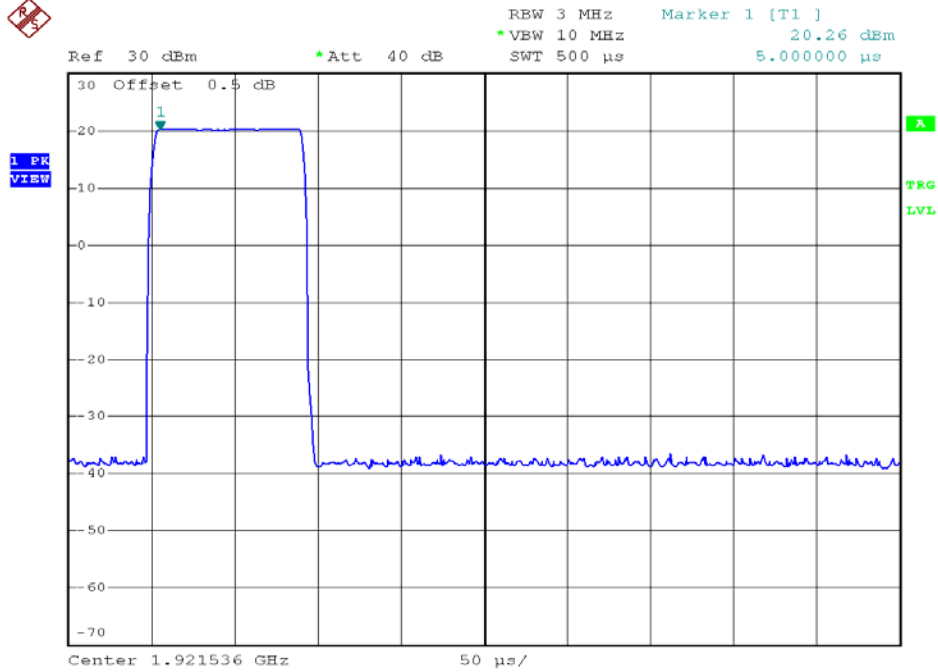

INTERTEK TESTING SERVICES

Peak Transmit Power Plots

Base unit, Lowest channel, Traffic carrier

Base unit, Highest channel, Traffic carrier

INTERTEK TESTING SERVICES

Peak Transmit Power Plots

Base unit, Lowest channel, Dummy carrier

Base unit, Highest channel, Dummy carrier

INTERTEK TESTING SERVICES

Peak Transmit Power Plots

Handset unit, Lowest channel, Traffic carrier

Handset unit, Highest channel, Traffic carrier