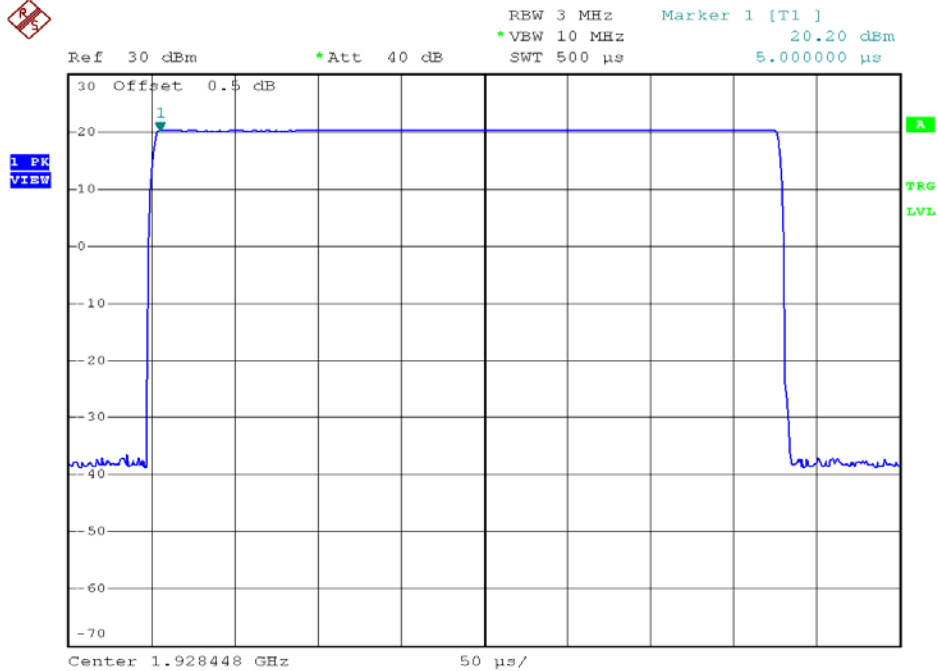

INTERTEK TESTING SERVICES

Peak Transmit Power Plots

Base unit, Lowest channel, Traffic carrier

Base unit, Highest channel, Traffic carrier

INTERTEK TESTING SERVICES

Peak Transmit Power Plots

Base unit, Lowest channel, Dummy carrier

Base unit, Highest channel, Dummy carrier

INTERTEK TESTING SERVICES

Peak Transmit Power Plots

Handset unit, Lowest channel, Traffic carrier

Handset unit, Highest channel, Traffic carrier