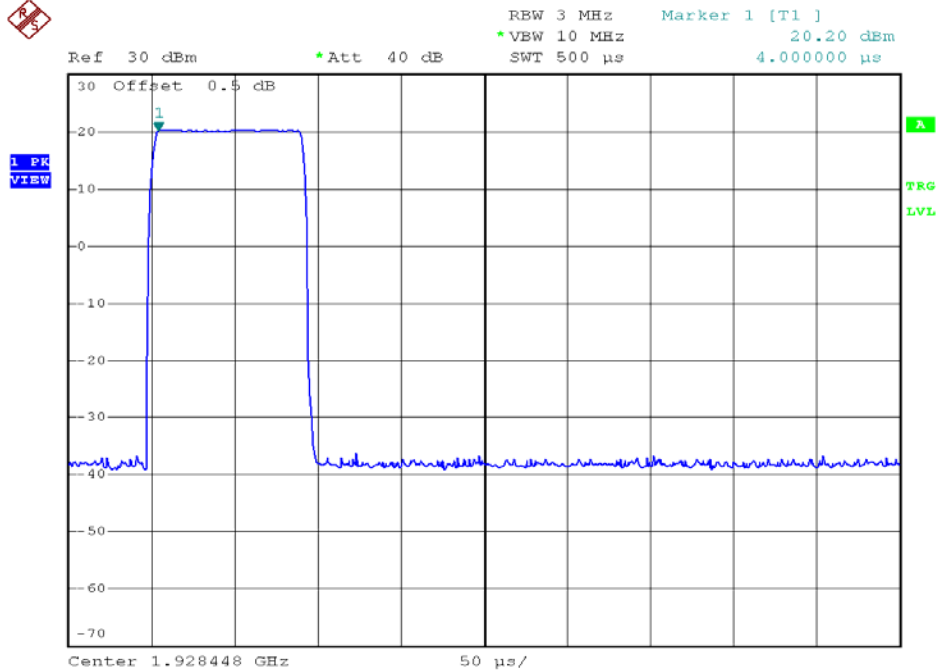

INTERTEK TESTING SERVICES

Peak Transmit Power Plots

Base unit, Lowest channel, Traffic carrier

Base unit, Highest channel, Traffic carrier

INTERTEK TESTING SERVICES

Peak Transmit Power Plots

Base unit, Lowest channel, Dummy carrier

Base unit, Highest channel, Dummy carrier

INTERTEK TESTING SERVICES

Peak Transmit Power Plots

Handset unit, Lowest channel, Traffic carrier

Handset unit, Highest channel, Traffic carrier