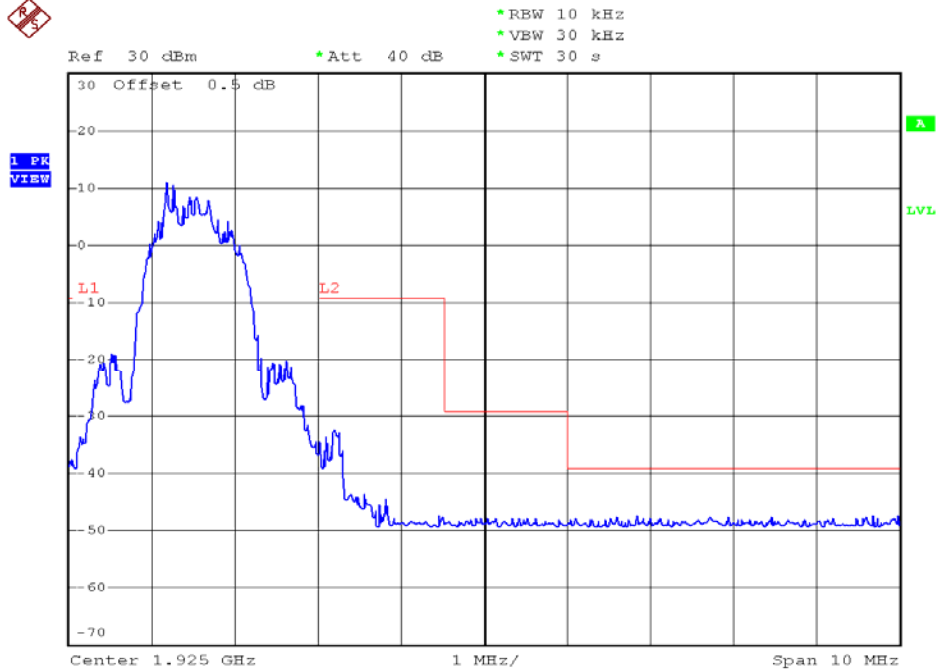

INTERTEK TESTING SERVICES

Unwanted Emission Inside The Sub-Band Plots

Base unit, Lowest channel, Traffic carrier

Base unit, Highest channel, Traffic carrier

INTERTEK TESTING SERVICES

Unwanted Emission Inside The Sub-Band Plots

Base unit, Lowest channel, Dummy carrier

Base unit, Highest channel, Dummy carrier

INTERTEK TESTING SERVICES

Unwanted Emission Inside The Sub-Band Plots

Handset unit, Lowest channel, Traffic carrier

Handset unit, Highest channel, Traffic carrier