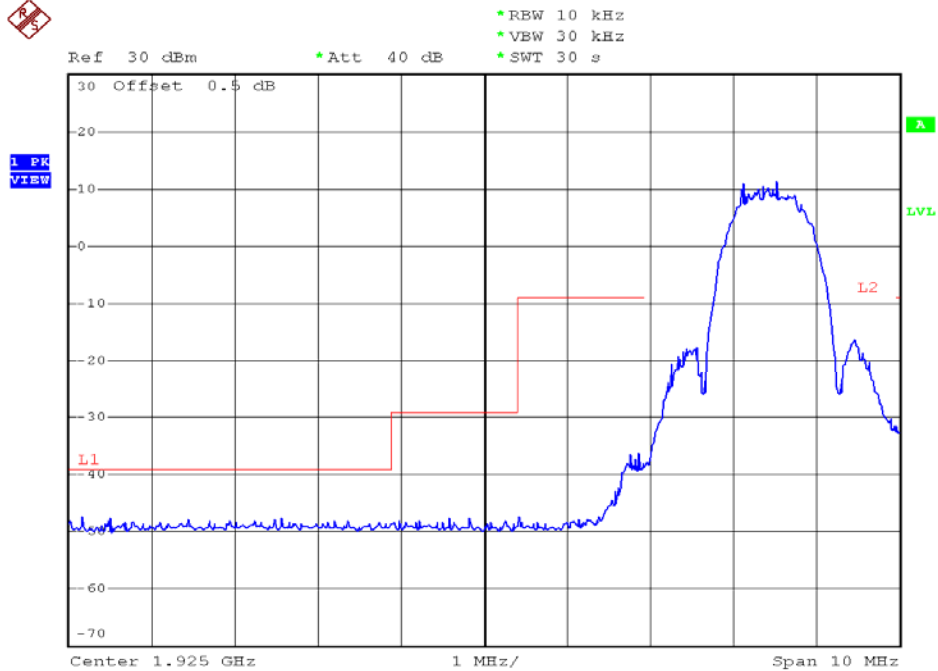

INTERTEK TESTING SERVICES

Unwanted Emission Inside The Sub-Band Plots

Base unit, Lowest channel, Traffic carrier

Base unit, Highest channel, Traffic carrier

INTERTEK TESTING SERVICES

Unwanted Emission Inside The Sub-Band Plots

Base unit, Lowest channel, Dummy carrier

Base unit, Highest channel, Dummy carrier

INTERTEK TESTING SERVICES

Unwanted Emission Inside The Sub-Band Plots

Handset unit, Lowest channel, Traffic carrier

Handset unit, Highest channel, Traffic carrier