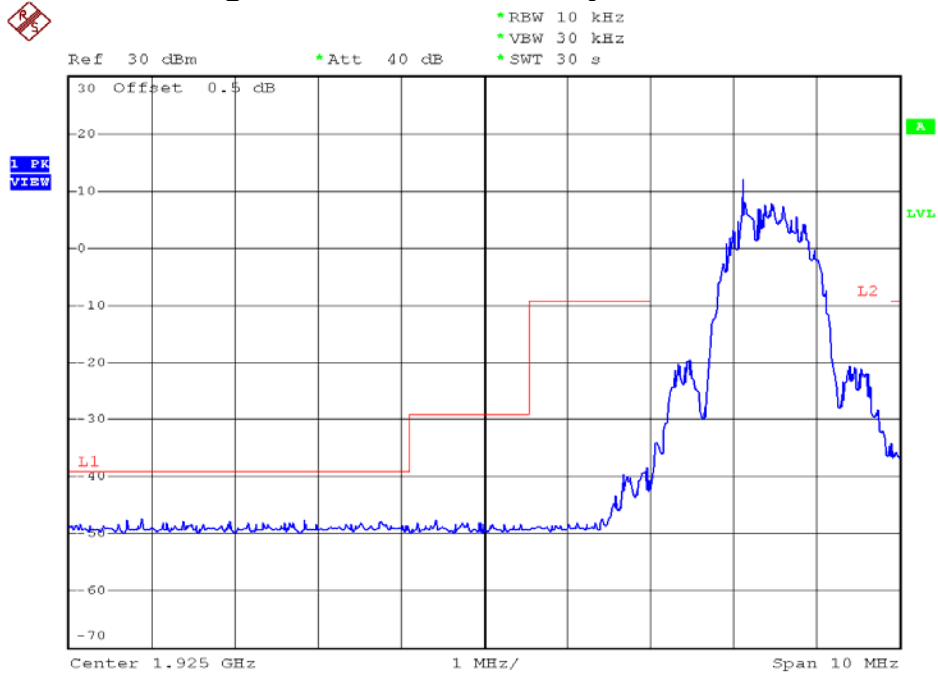

INTERTEK TESTING SERVICES

Unwanted Emission Inside The Sub-Band Plots

Base unit, Lowest channel, Traffic carrier

Base unit, Highest channel, Traffic carrier

INTERTEK TESTING SERVICES

Unwanted Emission Inside The Sub-Band Plots

Base unit, Lowest channel, Dummy carrier

Base unit, Highest channel, Dummy carrier

INTERTEK TESTING SERVICES

Unwanted Emission Inside The Sub-Band Plots

Handset unit, Lowest channel, Traffic carrier

Handset unit, Highest channel, Traffic carrier