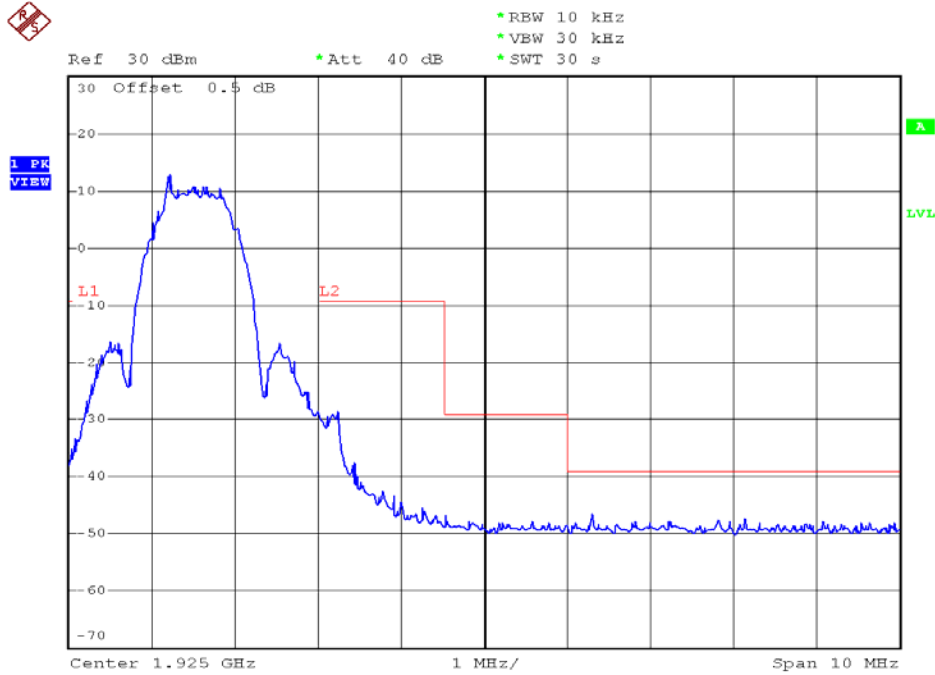

INTERTEK TESTING SERVICES

Unwanted Emission Inside The Sub-Band Plots

Base unit, Lowest channel, Traffic carrier

Base unit, Highest channel, Traffic carrier

INTERTEK TESTING SERVICES

Unwanted Emission Inside The Sub-Band Plots

Base unit, Lowest channel, Dummy carrier

Base unit, Highest channel, Dummy carrier

INTERTEK TESTING SERVICES

Unwanted Emission Inside The Sub-Band Plots

Handset unit, Lowest channel, Traffic carrier

Handset unit, Highest channel, Traffic carrier