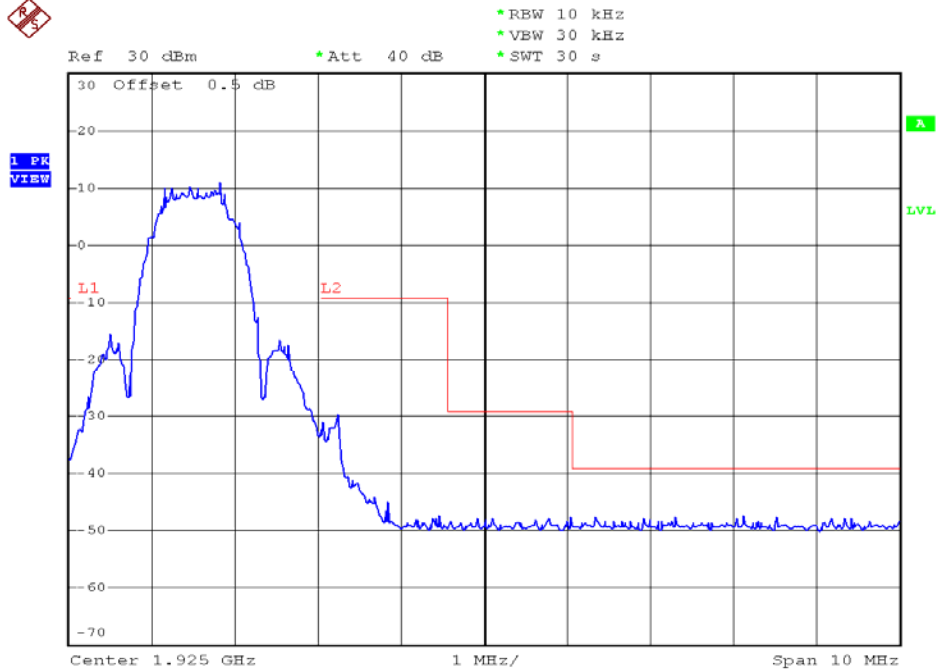

INTERTEK TESTING SERVICES

Unwanted Emission Inside The Sub-Band Plots

Base unit, Lowest channel, Traffic carrier

Base unit, Highest channel, Traffic carrier

INTERTEK TESTING SERVICES

Unwanted Emission Inside The Sub-Band Plots

Base unit, Lowest channel, Dummy carrier

Base unit, Highest channel, Dummy carrier

INTERTEK TESTING SERVICES

Unwanted Emission Inside The Sub-Band Plots

Handset unit, Lowest channel, Traffic carrier

Handset unit, Highest channel, Traffic carrier