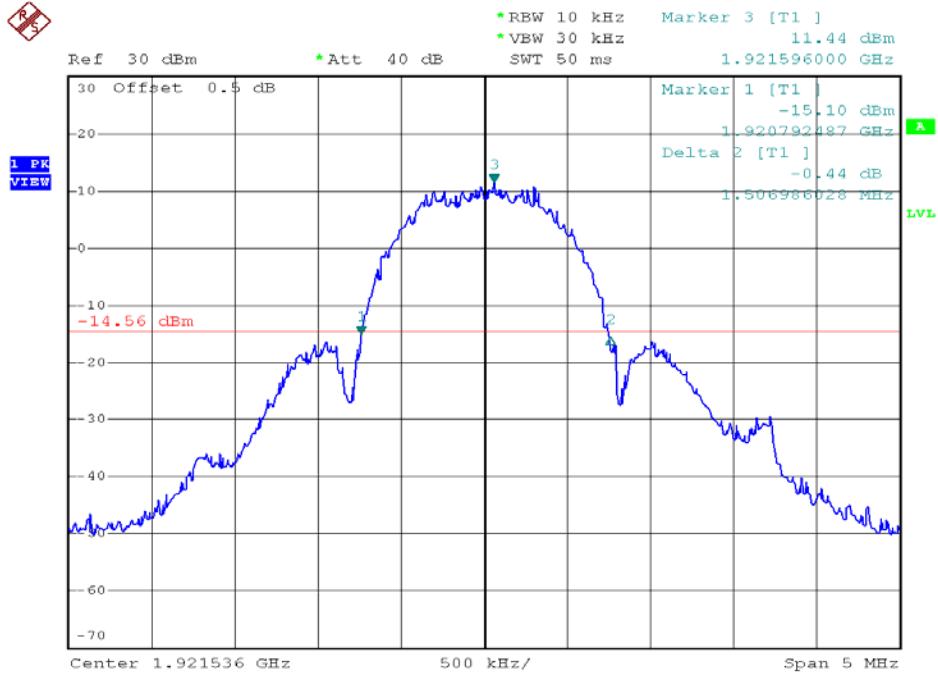

## 26dB Emission Bandwidth Plots

### Base unit, Lowest channel, Traffic carrier