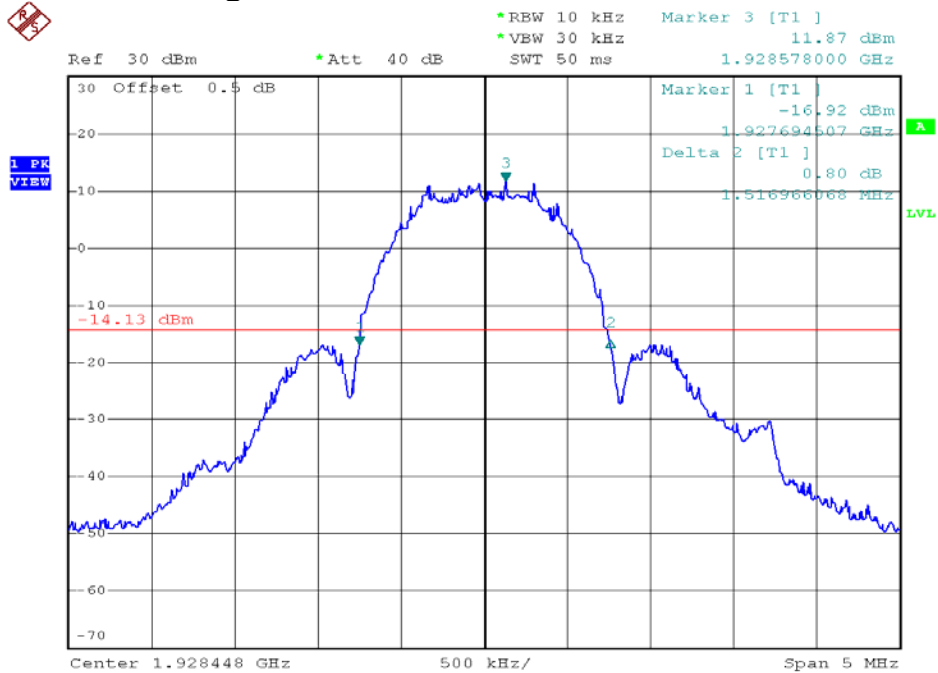

Base unit, Highest channel, Traffic carrier