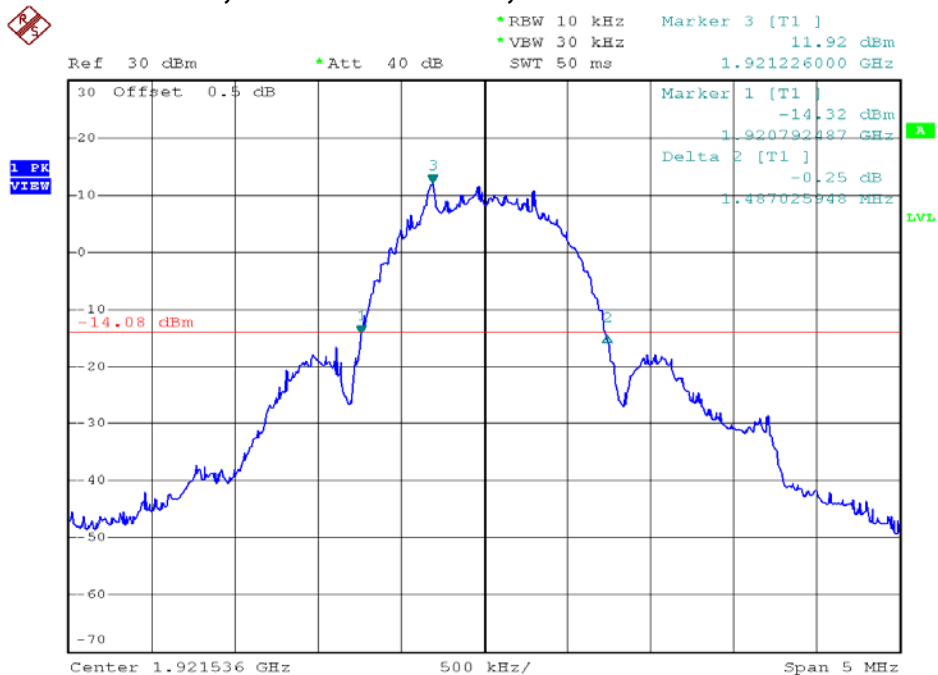

INTERTEK TESTING SERVICES

26dB Emission Bandwidth Plots

Handset unit, Lowest channel, Traffic carrier