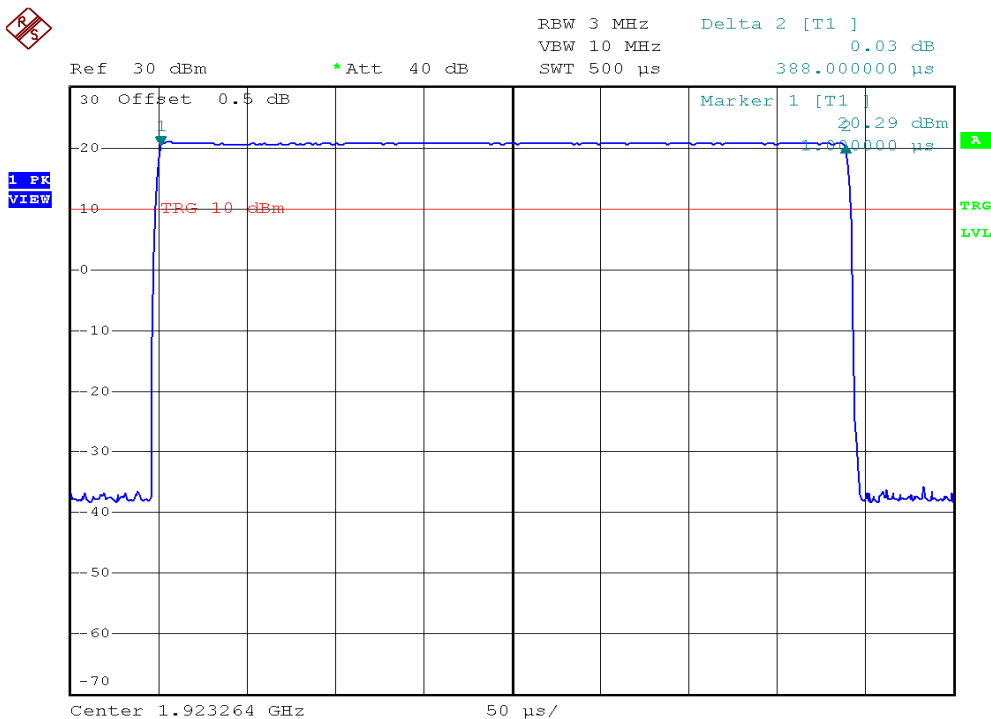

INTERTEK TESTING SERVICES

Transmitter ON Time Plots

Plot B5A

Plot B5B